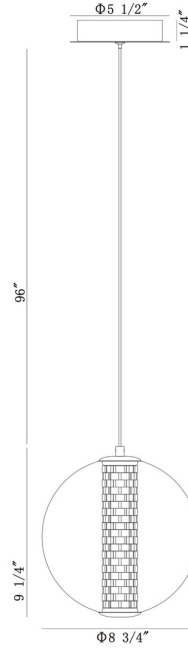

## Atomo, Pendant, 9", Gold, Smoked Glass

Item No.  
45735-023

JOB NAME:

DATE:

TYPE:

COMMENTS:

### DIMENSIONS & WEIGHT

Product Width (In)

Product Height (In) 9.25

Product Ext (In)

Product Diameter (In) 8.75

Product Weight (Lbs) 3

Product Length (In)