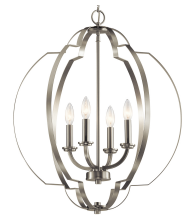

SPECIFICATIONS

Certifications/Qualifications

Prop65	No
DarkSky Approved	No
Location Rating	Dry
	kichler.com/warranty

Dimensions

Height	20.75"
Overall Height	94"
Weight	6.3 LBS
Canopy Width	4.75"
Canopy Depth	1"
Chain/Stem Length	72"

Mounting/Installation

Interior/Exterior	Interior Product
Mounting Weight	6.3 LBS
Modular	No
Lead Wire Length	120

FIXTURE ATTRIBUTES

Housing/Glass

Primary Material	Steel
Shade Included	No

Product/Ordering Information

SKU	42140BK
Finish	Black
UPC	783927565929

Finishes

- Black
- Brushed Nickel
- Natural Brass

ALSO IN THIS FAMILY

42138BK

42138NBR

42138NI

42139BK