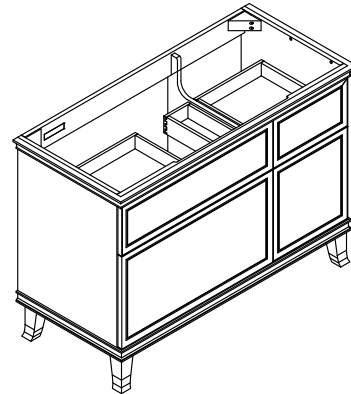

Features

- Featuring durable, beautiful water-based finishes that are better for the environment
- Four solid-wood drawers with dovetail joint construction
- Soft-close undermount drawer slides for smooth opening
- Full-extension 21" (533 mm) deep drawer provides ample storage
- Customize your storage with optional accessories such as electrical outlets, drawer organizers, and containers (sold separately)
- Coordinates with K-33561 Artifacts 13" (330 mm) and K-29545 Artifacts 4" (102 mm) cabinet pulls (sold separately)
- Combines with Silestone® quartz vanity tops, backsplashes, side splashes, and KOHLER sinks (sold separately)

Material

- Solid and composite wood
- The nature of wood grain can cause variations in stain depth. Our expert craftspeople hand-apply the stain to blend these variations

Installation

- Professional installation recommended

Recommended Products/Accessories

- K-28266 Silestone® quartz side splash
- K-28264 Silestone® quartz 49" backsplash
- K-28253 Silestone® 49" quartz vanity top with rectangular cutout
- K-2882 19-3/4" rectangular undermount bathroom sink
- K-33561 11-1/2" cabinet pull (Qty 2)
- K-29545 4" cabinet pull (Qty 2)

Optional Products/Accessories

- K-28254 Silestone® 49" quartz vanity top with oval cutout
- K-2881 19-1/4" oval undermount bathroom sink

Codes/Standards

EPA TSCA Title VI/CARB P2

KOHLER® One-Year Limited Warranty

See website for detailed warranty information.

Available Colors/Finishes

Color tiles intended for reference only.

Color	Code	Description
	1WA	Linen White
	1WX	Slate Grey
	BWK	Carbon Oak
	WEK	Light Oak