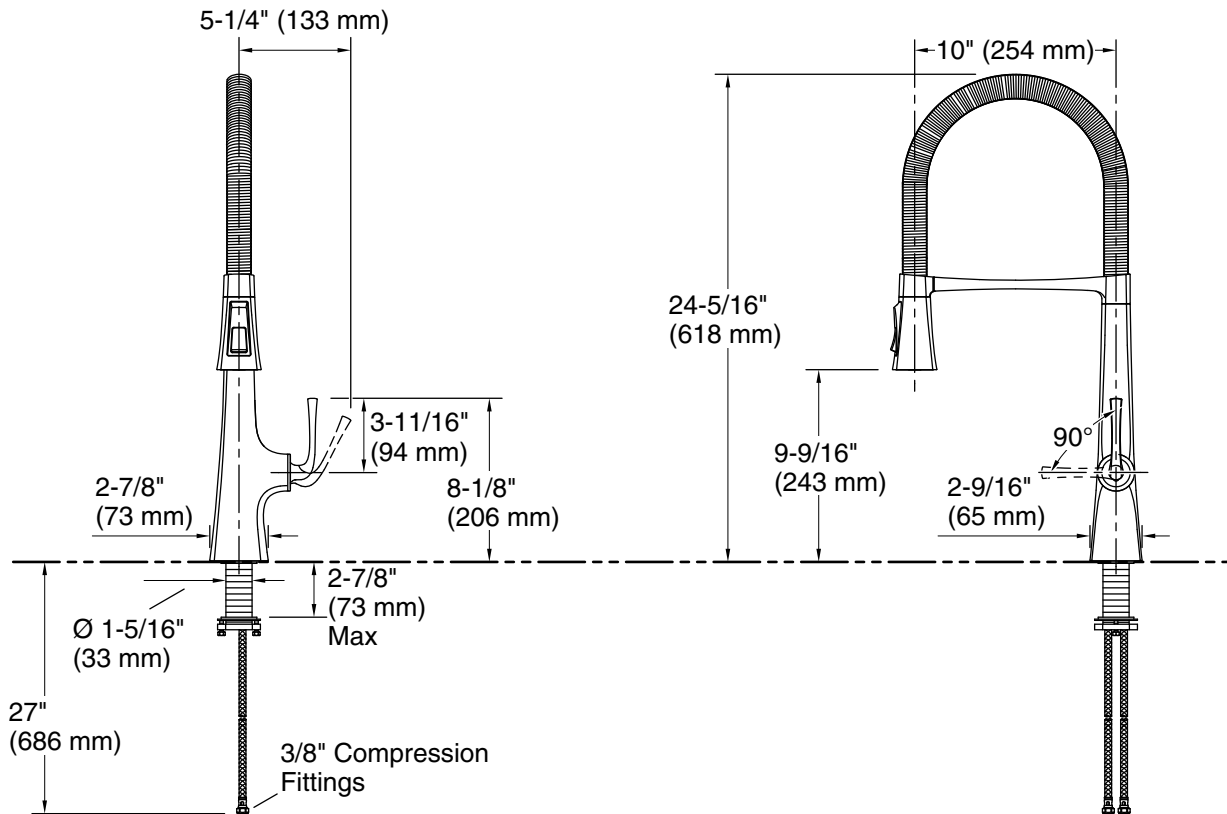

Adapters, Rough-in and Extension Kits

1327990 Range: 2-1/2" (64 mm) -
2-5/8" (67 mm)

Optional Products/Accessories

K-22071 Three-hole kitchen faucet escutcheon

ADA

CSA B651

Codes/Standards

ASME A112.18.1/CSA B125.1
NSF/ANSI/CAN 61
NSF/ANSI/CAN 372
DOE - Energy Policy Act 1992
California Energy Commission (CEC)
ADA
ICC/ANSI A117.1
CSA B651

Technical Information

All product dimensions are nominal.

Faucet flow rate: 1.5 gal/min (5.7 l/min)

Spout:

Spout reach: 10" (254 mm)

Handle clearance: 5-1/4" (133 mm)

Notes

Install this product according to the installation instructions.