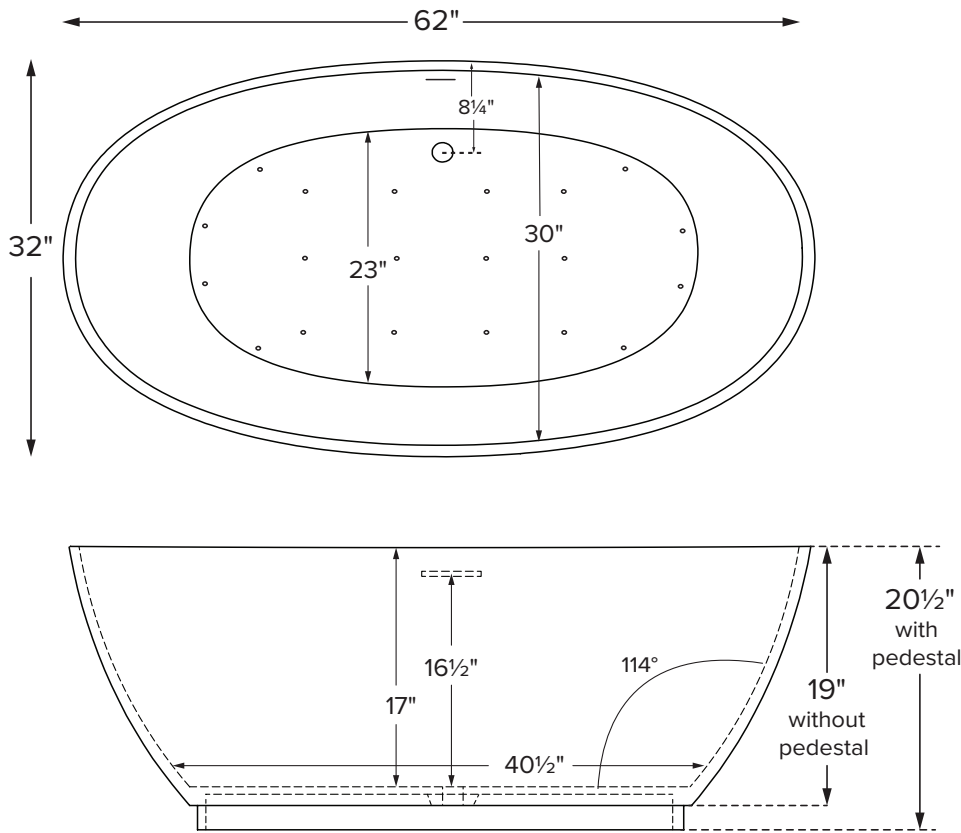

Shown above as soaking bath without pedestal

Alissa with Optional Integral Pedestal

<b>MODEL 247</b>
<b>62" x 32" x 19"/20.5"</b>
<b>FREESTANDING</b> 74 gal to overflow
<b>SculptureStone®</b>
190 lbs / 86 kg soaker 240 lbs / 104 kg airbath
May also be undermounted. Must specify on order. Not recommended as a tub / shower combination.  Filling this tub to the maximum may require an above average size or dedicated water heater.

**Note:**  
Pedestal base increases the overall height of the tub and comes standard on this model as an air bath.

<b>ELECTRICAL COMPONENTS &amp; SPECIFICATIONS</b>		
<b>Required Electrical Service - 110 Volt</b>		
Hydrotherapy Package	Components Included	GFCI
<b>Air Massage</b>	heated blower	1-15 amp
Electrical requirements may change with the addition of optional therapy components. See specific option details or installation information. CSA Certified C/US; ANSI Z124.1 and ANSI 112.19.7 and ANSI 112.19.7		

- Before discarding tub crate, check for accessories that may be packaged inside.
- All product measurements are ±1/2".
- Specifications and configurations are subject to change without notice.
- Measurements herein supersede all others published prior to publication date below.