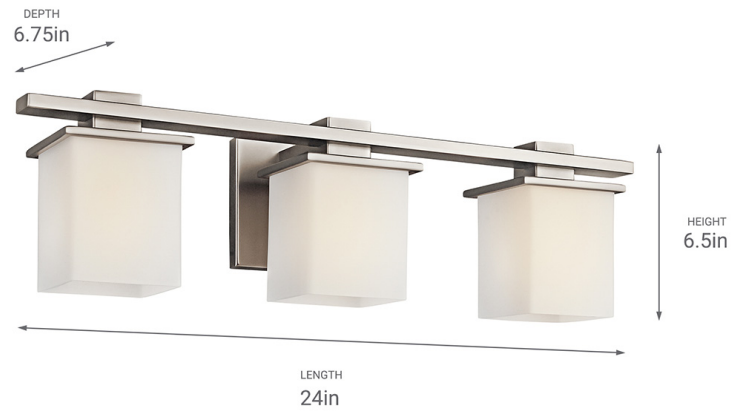

**SPECIFICATIONS**

**Certifications/Qualifications**

ADA Compliant	No
Prop65	No
DarkSky Approved	No
Location Rating	Damp
	<a href="http://kichler.com/warranty">kichler.com/warranty</a>

**Dimensions**

Height	6.5"
Width	24"
Height From Center Of Wall Opening (Spec Sheet)	4"
Depth	6.75"
Weight	6 LBS
Canopy Height	5"
Canopy Width	5"
Canopy Depth	0.8"

**Mounting/Installation**

Interior/Exterior	Interior Product
Mounting Style	WALL MOUNT
Mounting Weight	4 LBS
Install Glass Up Or Down	Both
Modular	No
Lead Wire Length	6

**FIXTURE ATTRIBUTES**

**Housing/Glass**

Primary Material	Steel
Shade Included	No
Shade Dimensions	4.00 SQ X 5.00

**Product/Ordering Information**

SKU	45151AP
Finish	Antique Pewter
UPC	783927331982

**Finishes**

- Antique Pewter
- Black
- Chrome

**ALSO IN THIS FAMILY**