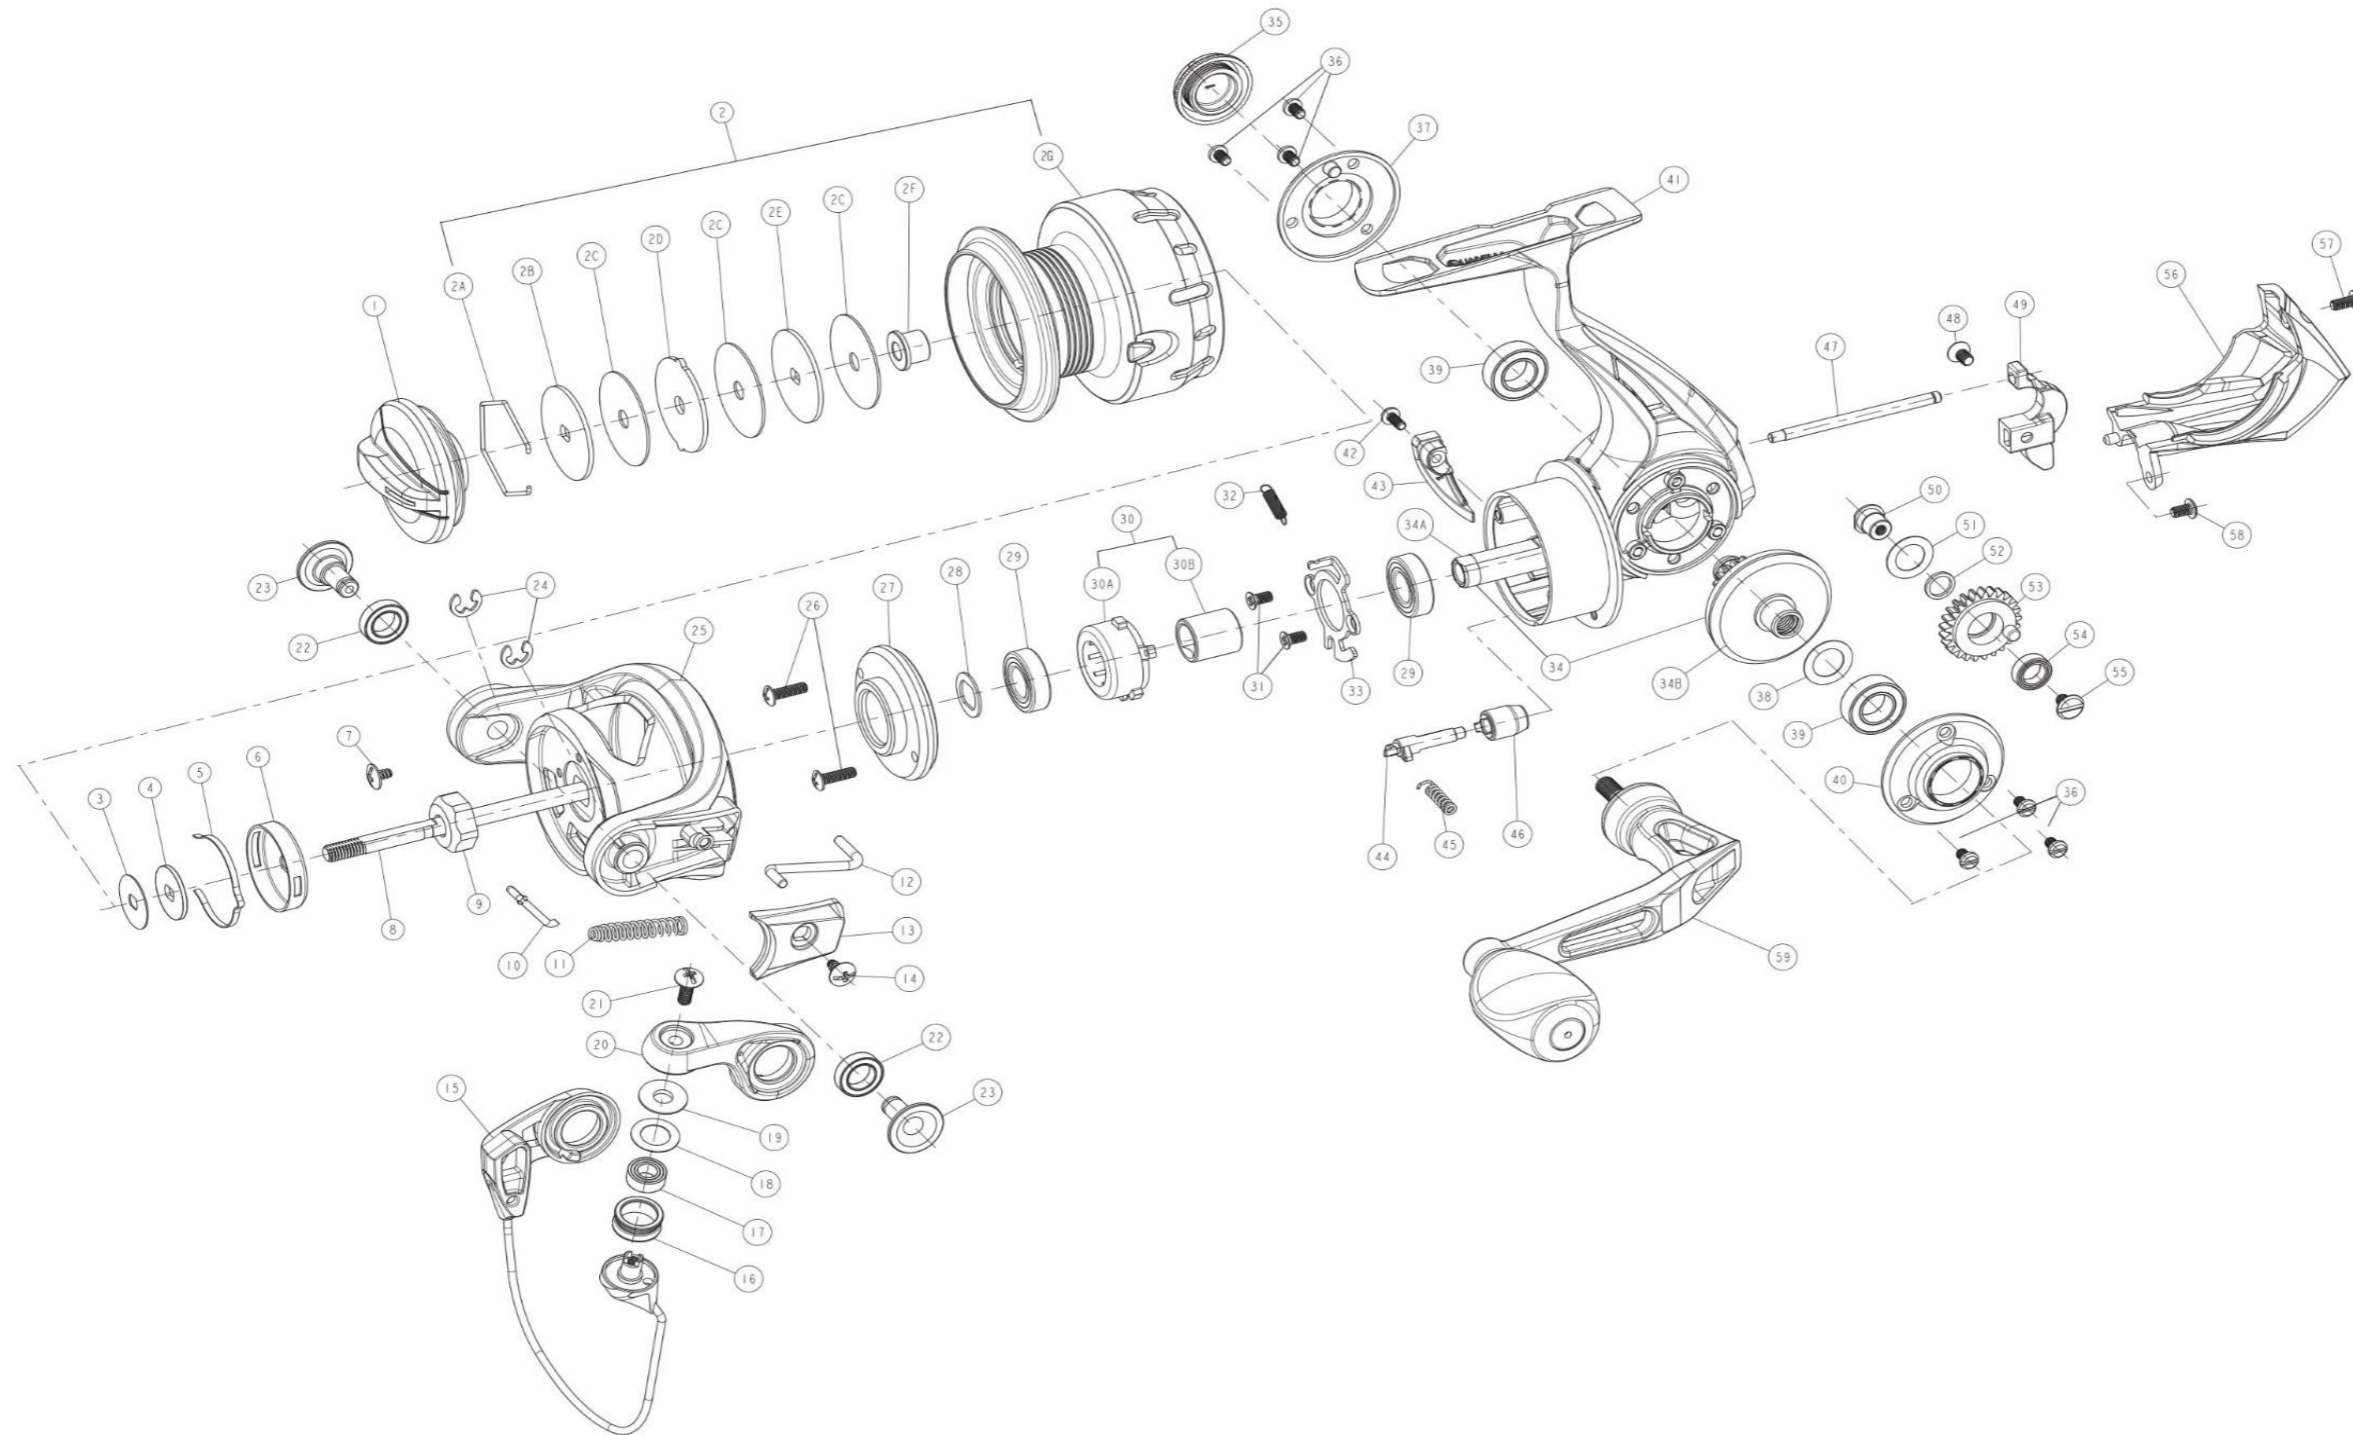

QUANTUM[®]

ATS30SPT

QUANTUM ATS30SPT PART LIST

Key #	Description	Part No.	Qty	Key #	Description	Part No.	Qty
1	Drag Knob Assembly	WAB332-07	1	31	Ball Bearing Retainer Screw	QAE123-01	2
2	Spool Kit Include	VAE421-03	1	32	One Way Clutch Spring	QAE216-01	1
	2A - Retaining Ring	RQ038-01	1	33	Ball Bearing Retainer	QAE040-01	1
	2B - Drag Washer "D"	RQ080-02	1	34	Gear Kit Include	N/A	
	2C - Drag Washer "B"	CO033-01	3		34A - Pinion	UAE011-01	1
	2D - Drag Washer "A"	RQ081-01	1		34B - Drive Gear	UAE012-01	1
	2E - Drag Washer "D"	RQ080-01	1	35	Dust Cap	UAE054-02	1
	2F - Spool Bushing	PG141-01	1	36	Screw	QAE107-01	6
	2G - Spool Assembly	VAE321-03	1	37	Body Cosmetic ring_R	UAE142-02	1
3	Spool Adjust Washer	PG030-01	2	38	Ball Bearing	CH027-06	2
4	Spool Washer	PG080-01	1	39	Drive Gear Adjust Washer	PG105-03	1
5	Spool Click Spring	PG114-01	1	40	Body Cosmetic ring_L	UAE161-02	1
6	Clicker Holder	PG110-01	1	41	Body	UAE001-06	1
7	Screw	RQ094-01	1	42	Trip Bumper Screw	UAA123-06	1
8	Main Shaft	UAE015-01	1	43	Trip Bumper	QAE119-01	1
9	Rotor Nut	QAE006-01	1	44	A/R Cam	QAE090-01	1
10	Cam	WAB163-01	1	45	Coil Spring	QAE049-01	1
11	Coil Spring	WAB148-01	1	46	A/R Switch	QAE059-04	1
12	Kick Lever	VAE019-01	1	47	Guide Pin	UAE211-01	1
13	Rotor Cover	UAE087-02	1	48	Screw	RQ100-01	1
14	Rotor Cover Screw	GU077-02	1	49	O/S Slider	UAE025-01	1
15	Bail Assembly	XAB347-06	1	50	O/S Gear Fixed Pin	QAE149-01	1
16	Line Roller	PQ004-03	1	51	O/S Gear Washer	QAE026-01	1
17	Ball Bearing	DT202-05	1	52	O/S Gear Bushing	QAE158-01	1
18	Line Roller Washer	PQ102-51	1	53	O/S Gear Assembly	UAE353-01	1
19	Line Roller Collar	PQ102-01	1	54	O/S Gear Ball Bearing	CT157-07	1
20	Arm Lever	WAB007-06	1	55	O/S Gear Screw	QAE111-01	1
21	Line Roller Screw	AQ108-02	1	56	Rear Cap	UAE250-02	1
22	Bushing	TAE058-01	2	57	Screw	QAE057-01	1
23	Pin	WAB042-06	2	58	Screw	QAE050-01	1
24	E-Clip	GH034-01	2	59	Handle Assembly	UAE318-02	1
25	Rotor	VAE009-02	1				
26	Ball Bearing Holder Screw	QAE061-02	2				
27	Ball Bearing Holder	UAE122-03	2				
28	Rotor Adjust Washer	PG105-04	1				
29	Pinion Ball Bearing	ZG028-05	2				
30	One Way Clutch Kit Include	N/A					
	30A - Clutch Assembly	QAE363-01	1				
	30B - Clutch Sleeve	QAE139-01	1				