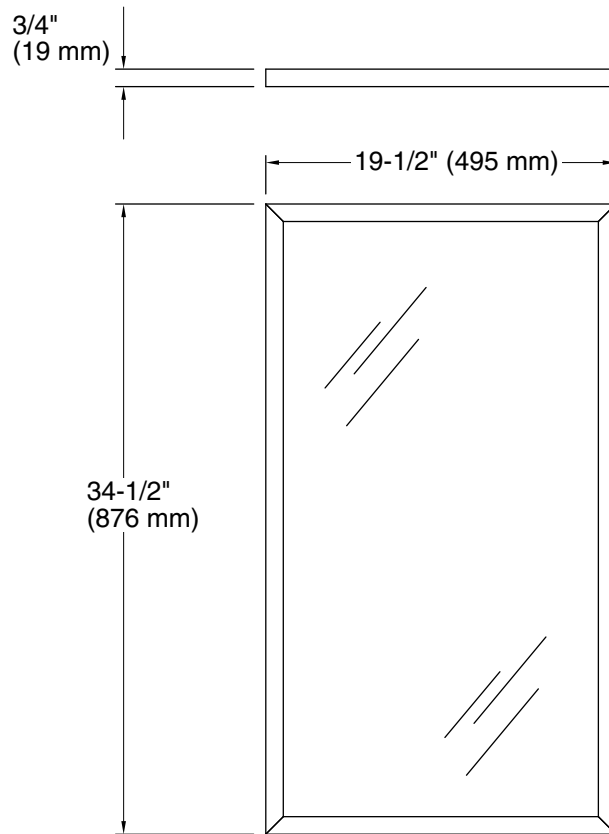

Jacquard®
19-1/2" X 34-1/2" framed mirror
K-99664

Features

- Designed to complement the transitional style of Jacquard vanities
- Wood frame with catalyzed conversion varnish provides a durable moisture-resistant finish
- Includes hardware for wall-mount installation

Technical Information

All product dimensions are nominal.