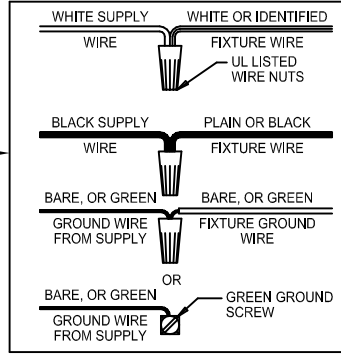

Assembly & Installation Instructions

CAUTION: Read instructions carefully and turn electricity off at main circuit breaker panel before beginning installation.

2795, 2797

*****
WARNING - If any Special Control Devices are used with this Fixture, Follow the Instructions Carefully to assure full compliance with N.E.C. requirements. If there are any questions, contact a Qualified Electrical Contractor.

WARNING - This product contains chemicals known to the State of California to cause cancer, birth defects and /or other reproductive harm. Thoroughly wash hands after installing, handling, cleaning, or otherwise touching this product.

CAUTION - All glass is fragile, use care when handling Glass component(s) and or Lamp(s).
*****

ASSEMBLY STEPS:

1. D,E → A
2. A,B → C
3. F → G
4. H,I → D
5. L,K → J (USE N)
6. M → J