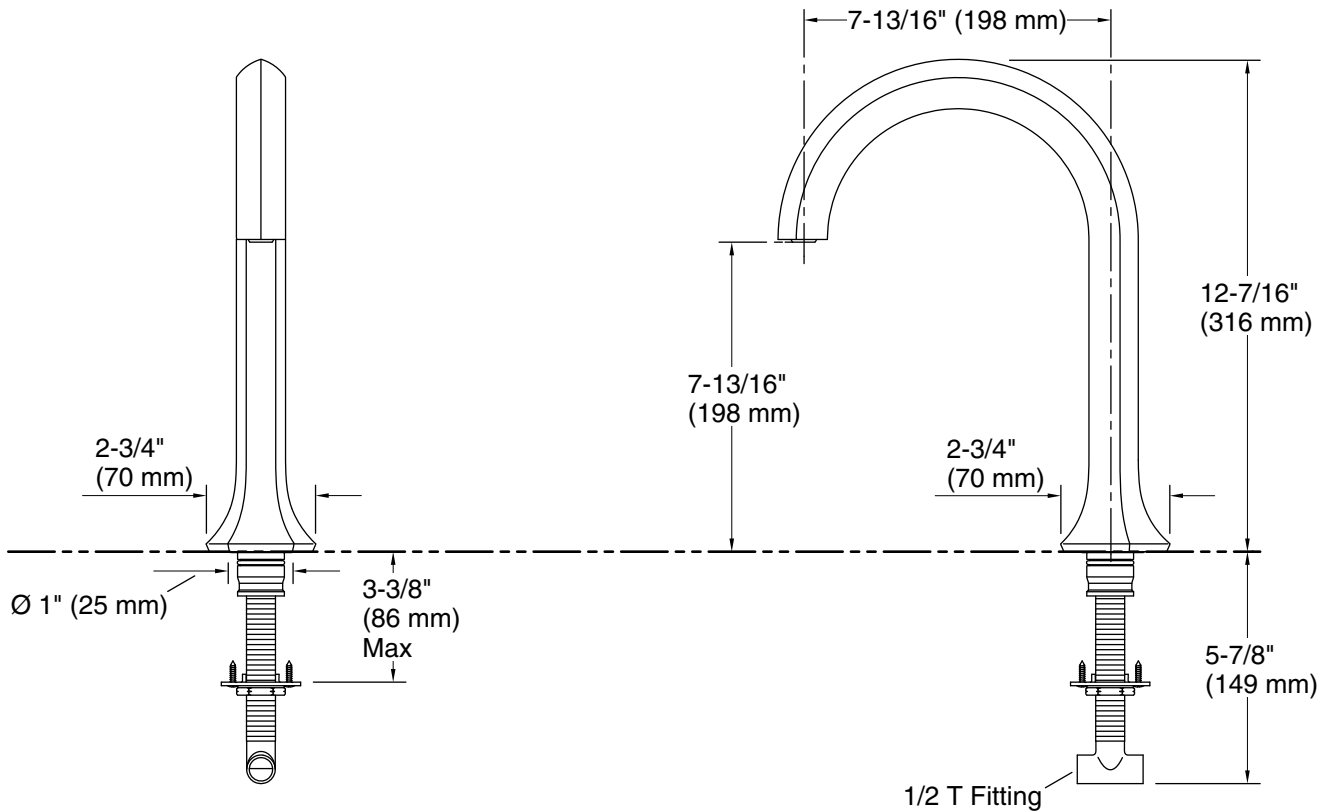

Features

- Nondiverter spout
- 7-3/4" (197 mm) spout reach
- Part of the Occasion bathroom faucet and accessory collection

Material

- Premium metal construction for durability and reliability
- KOHLER finishes resist corrosion and tarnishing

Installation

- Deck-mount

Required Products/Accessories

K-27018-4 Deck-mount bath faucet handles with Lever design

or

K-27019-4 Deck-mount bath faucet handle

Recommended Products/Accessories

K-27060 18" towel bar
K-27061 24" towel bar
K-27062 24" double towel bar
K-27063 Towel ring
K-27064 Vertical toilet paper holder
K-27065 Pivoting toilet paper holder
K-27069 Robe hook
K-27128 Toilet paper holder with tray

Technical Information

All product dimensions are nominal.

Spout:

Spout reach: 7-13/16" (198 mm)