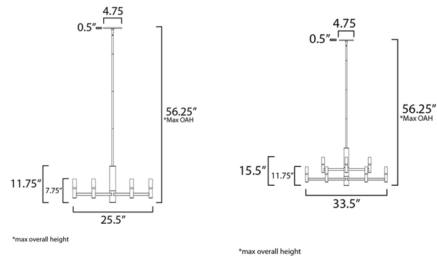

### Specifications

COLOR	N/A
BODY FINISH	Natural Aged Brass
WATTAGE	240W
DIMMER	Standard 120V
DIMENSIONS	25.5"W x 11.75"H
BULB NOT INCLUDED	6 x T8/Candelabra (E12)/40W/120V Incandescent
OTHER BULB OPTIONS	6 x T8/Candelabra (E12)/120V LED