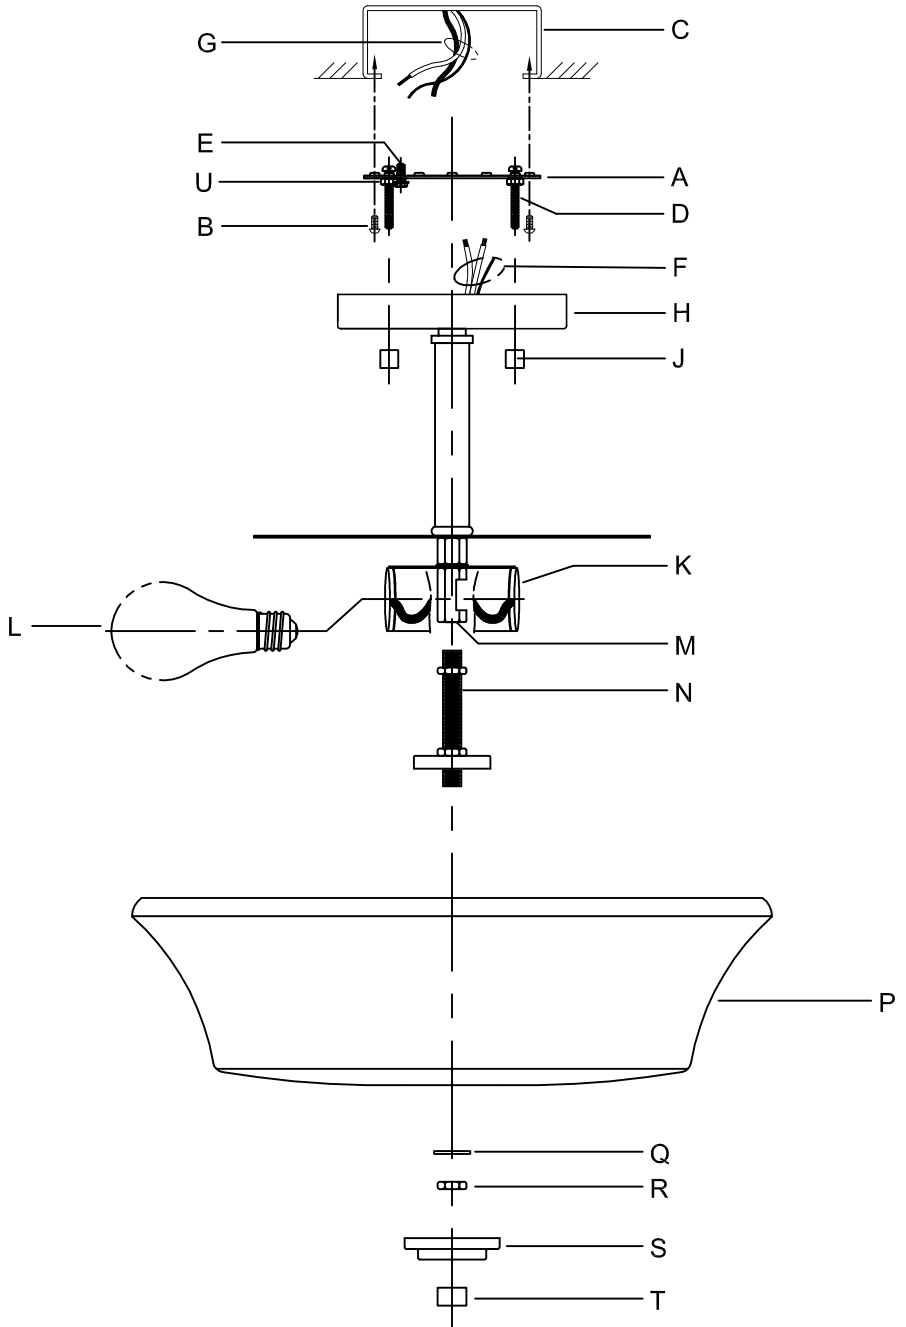

Assembly & Installation Instructions

CAUTION: Read instructions carefully and turn electricity off at main circuit breaker panel before beginning installation.

3644

*****

WARNING - If any Special Control Devices are used with this Fixture, Follow the Instructions Carefully to assure full compliance with N.E.C. requirements. If there are any questions, contact a Qualified Electrical Contractor.

WARNING - This product contains chemicals known to the State of California to cause cancer, birth defects and /or other reproductive harm. Thoroughly wash hands after installing, handling, cleaning, or otherwise touching this product.

CAUTION - All glass is fragile, use care when handling Glass component(s) and or Lamp(s).

*****

ASSEMBLY STEPS:

PASOS PARA ENSAMBLAR:

MODE D'ASSEMBLAGE:

1. D,E → A
2. U → D
3. B,A → C
4. F → G
5. H,J → D
6. N → M
7. L → K
8. P,Q,R → N
9. S,T → N

**B, C, G & L
(NOT FURNISHED)
(NO INCLUIDA)
(NON FOURNIE)**