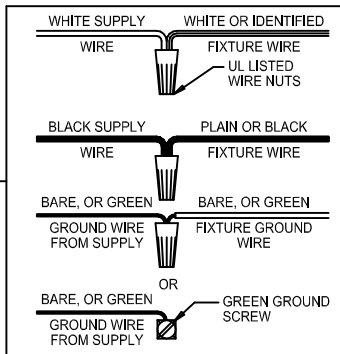

Assembly & Installation Instructions

CAUTION: Read instructions carefully and turn electricity off at main circuit breaker panel before beginning installation.

3644

WARNING - If any Special Control Devices are used with this Fixture, Follow the Instructions Carefully to assure full compliance with N.E.C. requirements. If there are any questions, contact a Qualified Electrical Contractor.

CAUTION - All glass is fragile, use care when handling Glass component(s) and or Lamp(s).

ASSEMBLY STEPS:

PASOS PARA ENSAMBLAR:

MODE D'ASSEMBLAGE:

1. D,E → A
2. U → D
3. B,A → C
4. F → G 
5. H,J → D
6. N → M
7. L → K
8. P,Q,R → N
9. S,T → N