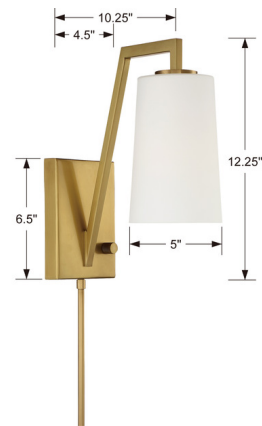

Lightology

lightology.com
866-954-4489
02-19-26

Project: _____

Company: _____

Location: _____ Fixture Type: _____

SPEC #: **CRY984417**

Approved On: _____ Approved By: _____

Avon Wall Sconce By Crystorama

Description

The Avon Wall Sconce has a classic shape that allows it to work with most home decor schemes featuring a White glass shade complemented by a rectangular backplate with the option of an Aged Brass, Matte Black, or Polished Nickel finish. Fixture includes a dimmer on the backplate allowing you to adjust the brightness and can either be hardwired or plugged into an outlet. CSA, UL, cUL listed.

Shown in polished nickel / white

Specifications

COLOR	White
BODY FINISH	Polished Nickel
WATTAGE	60W
DIMMER	Standard 120V
DIMENSIONS	4.88"W x 12.25"H x 10.25"D
BULB NOT INCLUDED	1 x A19/Medium (E26)/60W/120V Incandescent
OTHER BULB OPTIONS	1 x A19/Medium (E26)/120V LED
COUNTRY OF ORIGIN	China