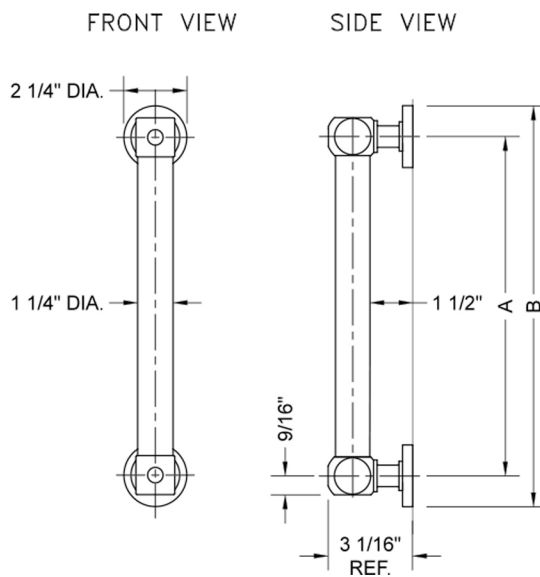

## G70 60" Straight Grab Bar

Model #: G70-60-

### FEATURES:

- Grab bars are ADA compliant when installed properly
- All brass construction, fully polished & plated
- Style options to complement all collections
- Optional handshower sliders and toilet paper/washcloth holders can be added only upon initial order
- \*NOTE: GRAB BARS OVER 32" REQUIRE A MIDDLE POST
- All grab bars can be custom sized. Contact JACLO for pricing & availability
- Grab bars 24" or longer are NOT AVAILABLE in PG or SG. For large quantity orders, please contact [hospitality@jaclo.com](mailto:hospitality@jaclo.com)

### SPECIFICATION DRAWING:

BRASS LUXURY GRAB BARS			
PART. #	DESCRIPTION	A	B
G70-12-XX	12" GRAB BAR	12"	14 1/4"
G70-16-XX	16" GRAB BAR	16"	18 1/4"
G70-18-XX	18" GRAB BAR	18"	20 1/4"
G70-24-XX	24" GRAB BAR	24"	26 1/4"
G70-32-XX	32" GRAB BAR	32"	34 1/4"
<i>*NOTE: GRAB BARS OVER 32" REQUIRE A MIDDLE POST</i>			
G70-36-XX	36" GRAB BAR	36"	38 1/4"
G70-42-XX	42" GRAB BAR	42"	44 1/4"
G70-48-XX	48" GRAB BAR	48"	50 1/4"
G70-60-XX	60" GRAB BAR	60"	62 1/4"