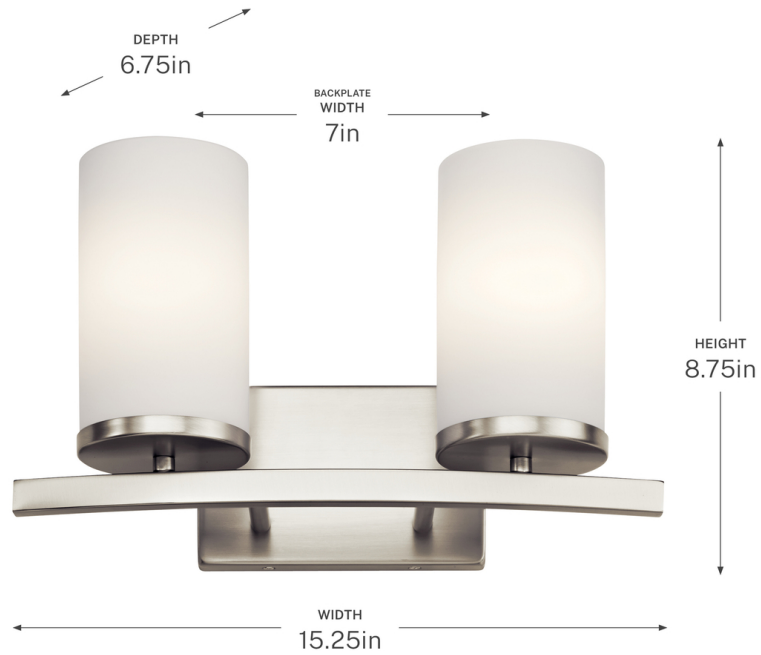

SPECIFICATIONS

Certifications/Qualifications

ADA Compliant	No
Prop65	No
Location Rating	Damp kichler.com/warranty

Dimensions

Height	8.75"
Width	15"
Height From Center Of Wall Opening (Spec Sheet)	6.5"
Depth	6.5"
Weight	4 LBS
Canopy Height	4.5"
Canopy Width	7"
Canopy Depth	0.75"

Electrical

Input Voltage	120 V

Light Source

Light Source	Bulb
Lamp Included	Not Included
# Of Bulbs/LED Modules	2
Max Or Nominal Watt	100 W
Lamp Type	A19
Socket Type	E26 (Medium)
Dimmable	Yes
Dimmable Notes	Dimmable when used with dimmer switch (sold separately); when using LED bulbs, see bulb manufacturer dimming specifications.

Mounting/Installation

Interior/Exterior	Interior Product
Mounting Weight	2.2 LBS
Install Glass Up Or Down	Both
Modular	No
Lead Wire Length	6

FIXTURE ATTRIBUTES

Housing/Glass

Primary Material	Steel
Shade Included	No
Shade Dimensions	4.00 DIA X 6.75

Product/Ordering Information

Sku	45496NI
Finish	Brushed Nickel
UPC	783927531948

Finishes

- Black
- Black
- Brushed Nickel
- Brushed Nickel
- Chrome
- Chrome
- Natural Brass