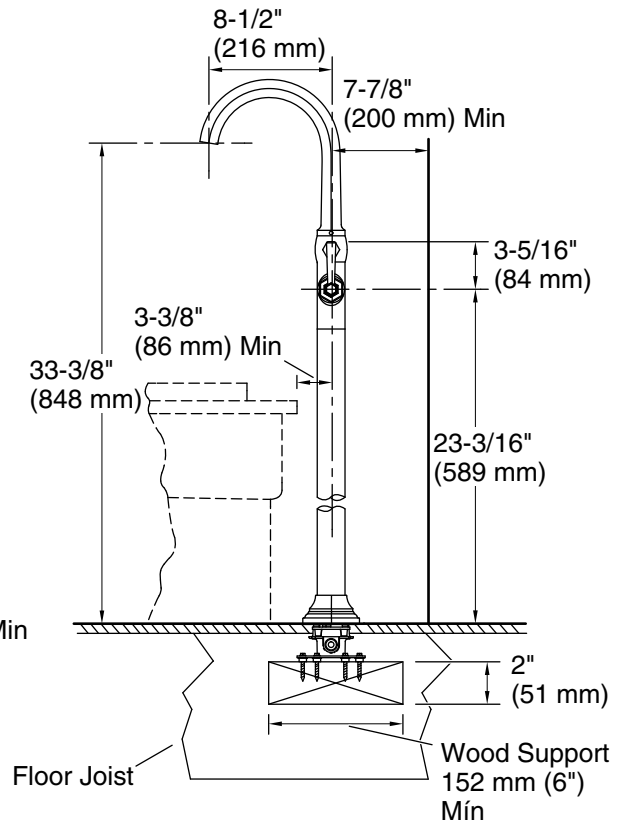

KALLISTA®

For Town by KALLISTA Bath Faucet, Less Handshower P22729-00

Features

- High-quality solid metal construction for durability and reliability
- Floor-mount, single hole installation
- Required mounting block sold separately (P20511-00-NA)
- Required handshower sold separately
- Spout reach is 8-1/2" (216 mm)
- Includes integral valve
- Includes hardware kit and escutcheon

KALLISTA

For Town by KALLISTA Bath Faucet, Less Handshower P22729-00

Technical Information

All product dimensions are nominal.

Faucet flow rate: 8 gal/min (30.3 l/min)

Spout:

Spout reach: 8-1/2" (216 mm)

Notes