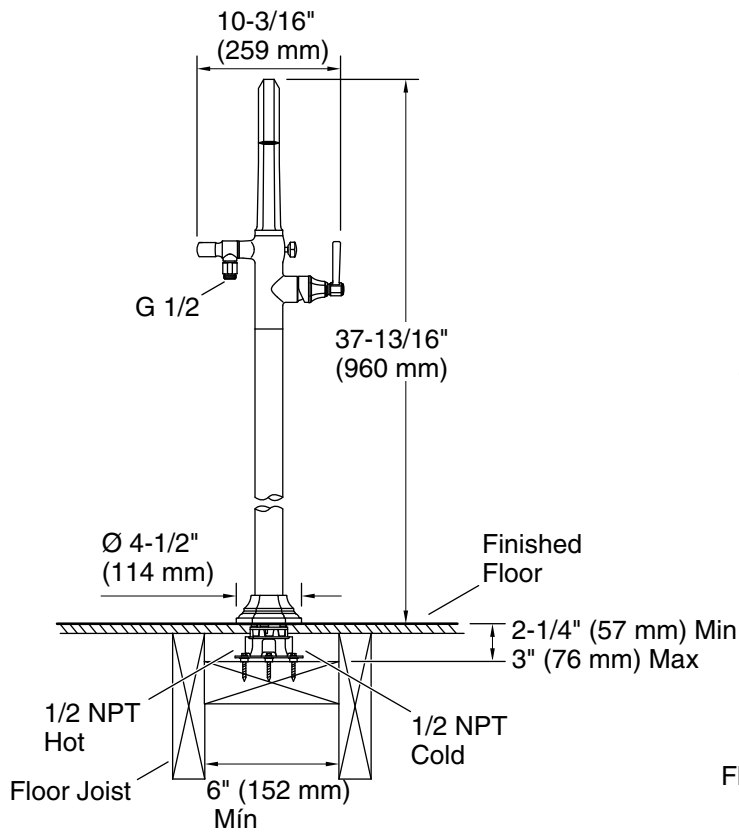

KALLISTA®

For Town by KALLISTA Bath Faucet, Less Handshower P22729-00

Features

- High-quality solid metal construction for durability and reliability
- Floor-mount, single hole installation
- Required mounting block sold separately (P20511-00-NA)
- Required handshower sold separately
- Spout reach is 8-1/2" (216 mm)
- Includes integral valve
- Includes hardware kit and escutcheon

KALLISTA

For Town by KALLISTA Bath Faucet, Less Handshower P22729-00

Technical Information

All product dimensions are nominal.

Faucet flow rate: 8 gal/min (30.3 l/min)

Spout:

Spout reach: 8-1/2" (216 mm)

Notes