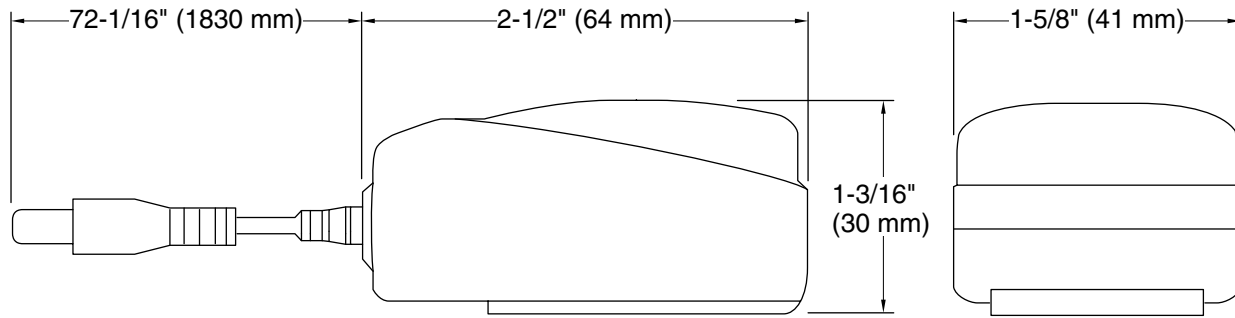

Required Electrical Service

One circuit required.

120/240 V, 0.3 A, 50/60 Hz

Technical Information

All product dimensions are nominal.

Material: Plastic

Notes

Install this product according to the installation instructions.