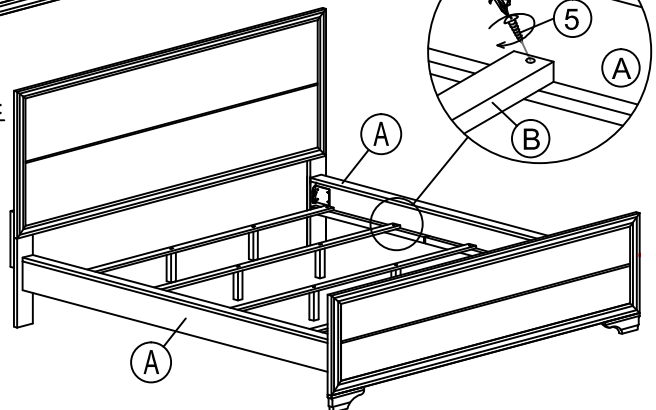

STEP 2 / ETAPE 2 :