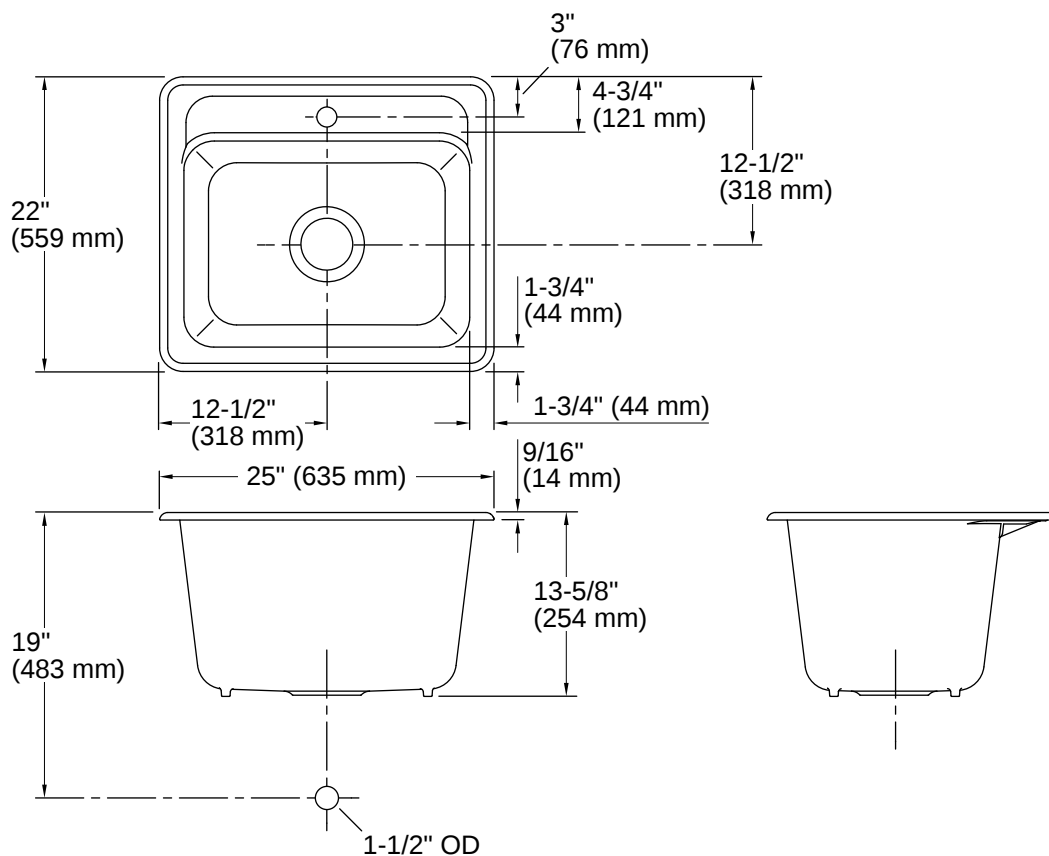

Installation

- Dual-mount sink can be installed as top-mount or undermount
- Undermount installation kit not included

Installation Notes

Install this product according to the installation instructions.