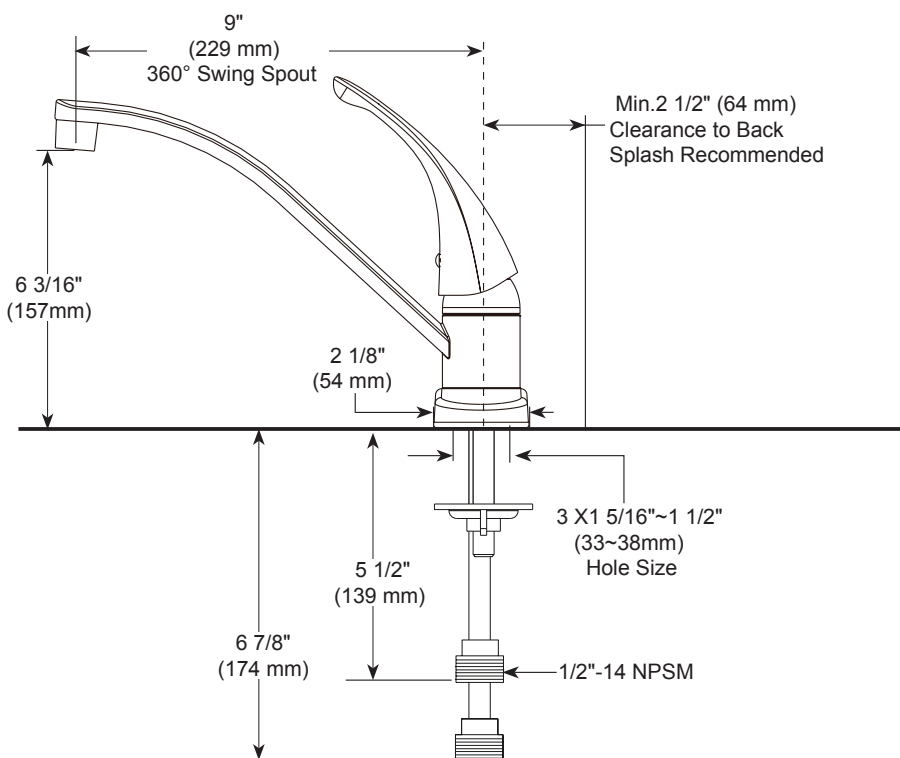

COMPLIES WITH:

- ASME A112.18.1 / CSA B125.1
- ICC/ANSI A117.1 - Valve control only

▲ Designate proper finish suffix

PSP-K-P188500LF Rev. E