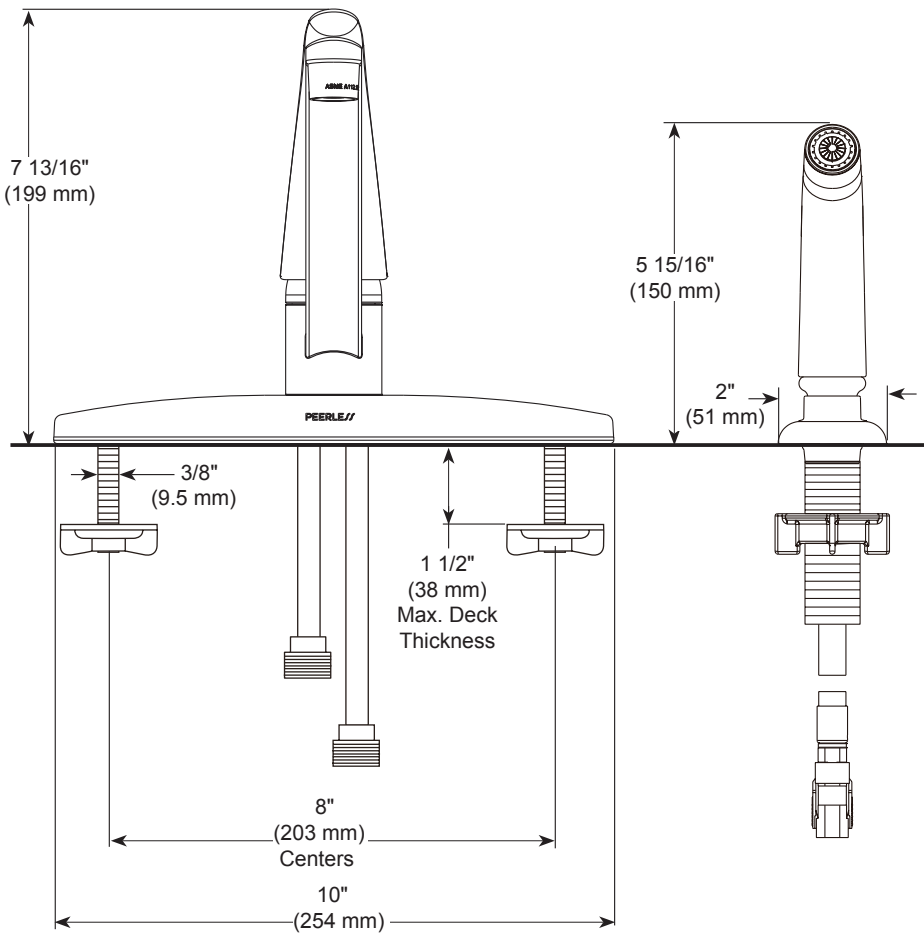

## KITCHEN FAUCETS

- Single handle dock mount
- 4 hole sink applications

### STANDARD SPECIFICATIONS:

- Maximum 1.5 gpm @ 60 psi, 5.7 L/min @ 414 kPa
- 9" (229 mm) centerset
- Ceramic cartridge
- Spout rotates 360°
- Red/Blue indicator markings
- 1/2"-14 NPSM threaded male inlet adapters