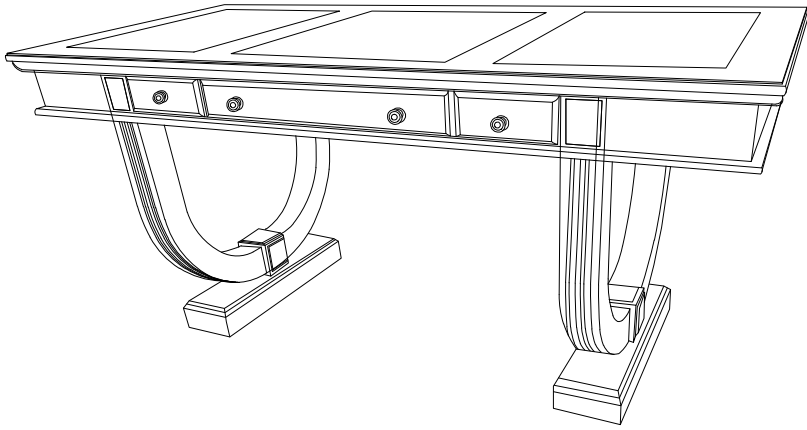

HEKMAN®

X A HOWARD MILLER COMPANY
Grand Rapids, Michigan

ASSEMBLY INSTRUCTION #27673 NEOCLASSICAL WRITING DESK

No.	PARTS	DESCRIPTION	QTY
1		BOLT BO 8x60	20 Pcs
2		FLAT WASHER 8x20	20 Pcs
3		WRENCH 12mm	1 Pcs