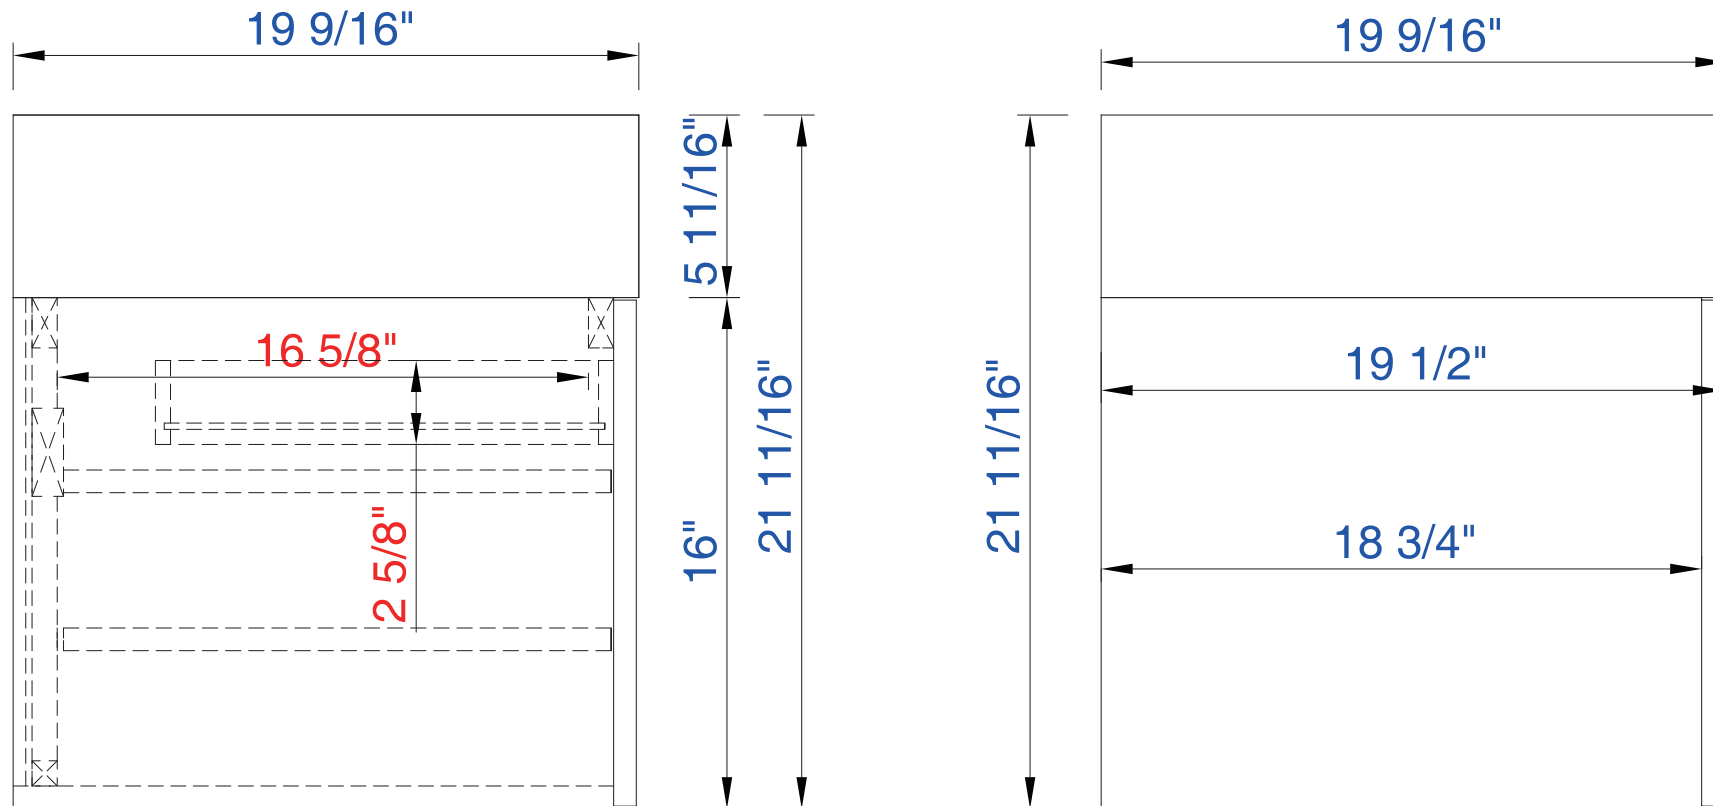

NOTE ONE: Countertop with integrated sink is shown on this cabinet

59"

Item Number:

- 868-V59D-CFO
- 868-V59D-CTG
- 868-V59D-NZB
- 868-V59D-SOK

JAMES MARTIN

VANITIES™

Tiburon 59" Cabinet

Diagrams with Dimensions  
page 03 of 03

NOTE ONE: Countertop with integrated sink is shown on this cabinet

NOTE TWO: This vanity does not have a Backsplash

1497mm

Item Number:

- 868-V59D-CFO
- 868-V59D-CTG
- 868-V59D-NZB
- 868-V59D-SOK

JAMES MARTIN

VANITIES™

Tiburon 1497mm Cabinet

Diagrams with Dimensions  
page 01 of 03

NOTE ONE: Countertop with integrated sink is shown on this cabinet

NOTE TWO: This vanity does not have a Backsplash

Item Number:

JAMES MARTIN

Tiburon 1497mm Cabinet

- 868-V59D-CFO
- 868-V59D-CTG
- 868-V59D-NZB
- 868-V59D-SOK

VANITIES™

Diagrams with Dimensions  
page 02 of 03

NOTE ONE: Countertop with integrated sink is shown on this cabinet

1497mm