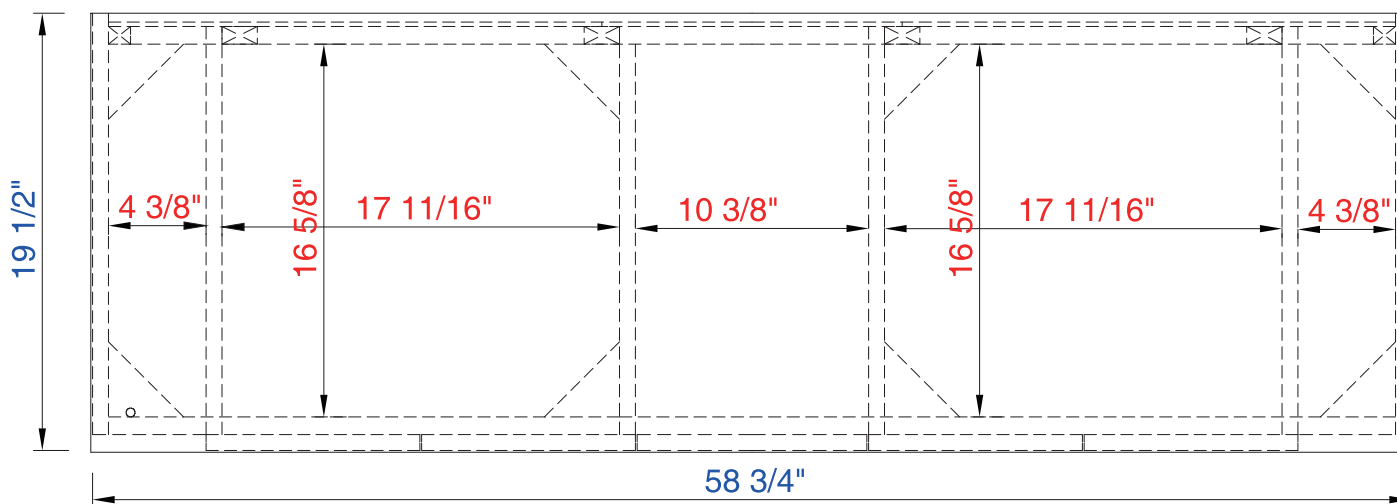

59"

Item Number:

- 868-V59D-CFO
- 868-V59D-CTG
- 868-V59D-NZB
- 868-V59D-SOK

JAMES MARTIN

VANITIES™

Tiburon 59" Cabinet

Diagrams with Dimensions  
page 01 of 03

NOTE ONE: Countertop with integrated sink is shown on this cabinet

NOTE TWO: This vanity does not have a Backsplash

59"

Item Number:

- 868-V59D-CFO
- 868-V59D-CTG
- 868-V59D-NZB
- 868-V59D-SOK

JAMES MARTIN

VANITIES™

Tiburon 59" Cabinet

Diagrams with Dimensions  
page 02 of 03

NOTE ONE: Countertop with integrated sink is shown on this cabinet

59"

Item Number:

- 868-V59D-CFO
- 868-V59D-CTG
- 868-V59D-NZB
- 868-V59D-SOK

JAMES MARTIN

VANITIES™

Tiburon 59" Cabinet

Diagrams with Dimensions  
page 03 of 03

Tiburon 1497mm Cabinet

- 868-V59D-CFO
- 868-V59D-CTG
- 868-V59D-NZB
- 868-V59D-SOK

VANITIES™

Diagrams with Dimensions  
page 02 of 03

NOTE ONE: Countertop with integrated sink is shown on this cabinet

1497mm