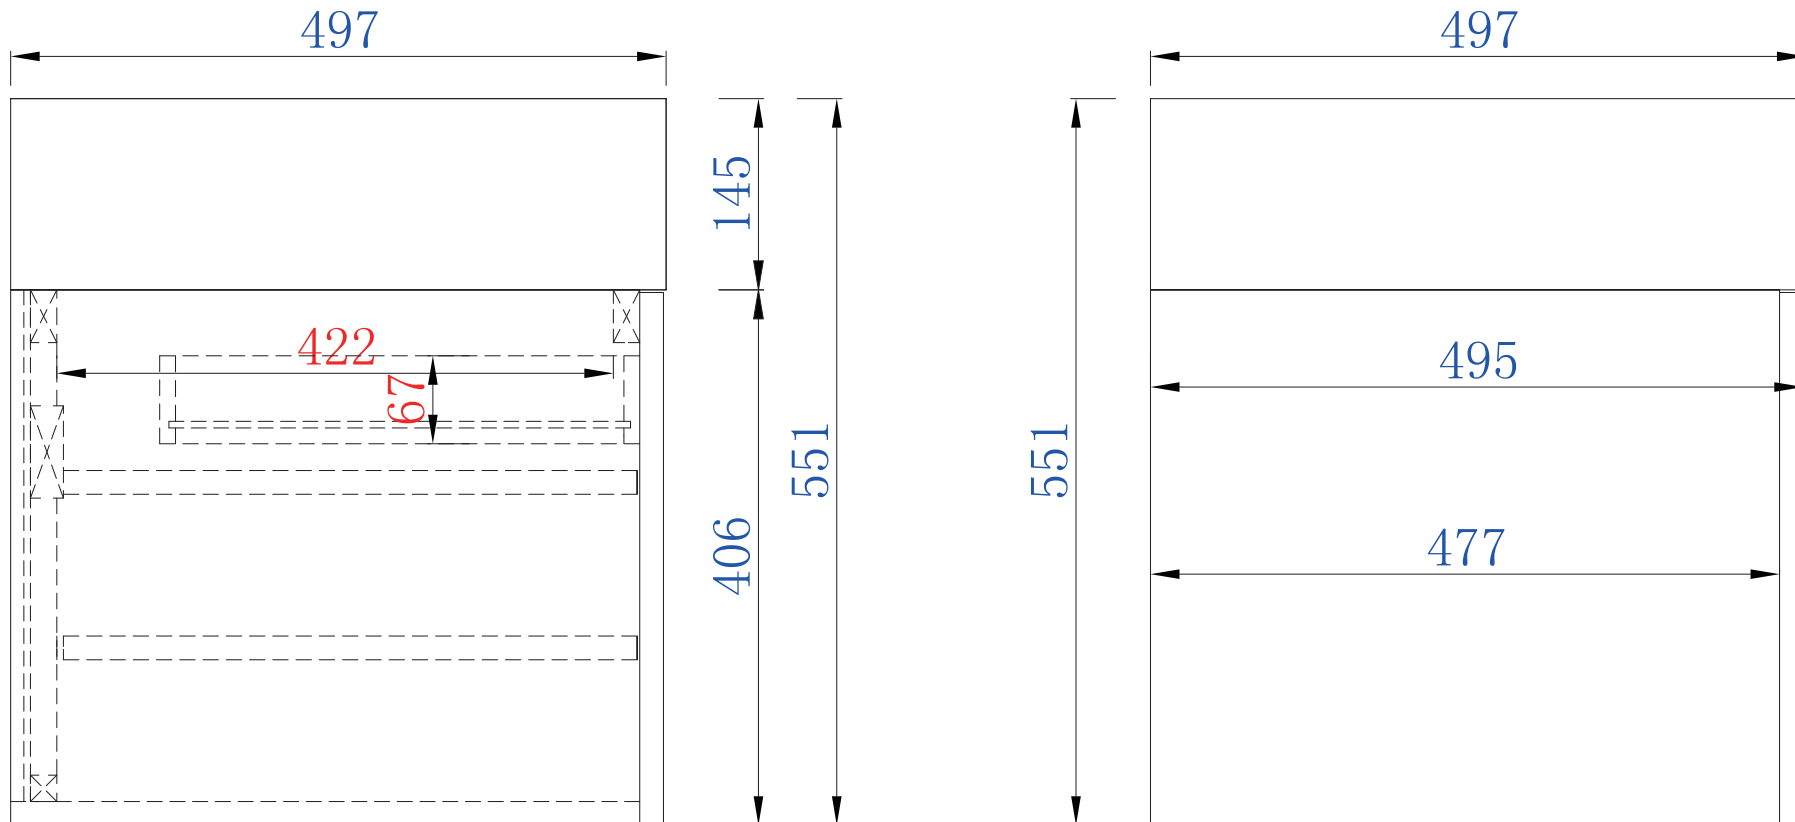

NOTE ONE: Countertop with integrated sink is shown on this cabinet

59"

Item Number:

- 868-V59D-CFO
- 868-V59D-CTG
- 868-V59D-NZB
- 868-V59D-SOK

JAMES MARTIN

VANITIES™

Tiburon 59" Cabinet

Diagrams with Dimensions  
page 03 of 03

VANITIES™

Tiburon 1497mm Cabinet

Diagrams with Dimensions  
page 01 of 03

NOTE ONE: Countertop with integrated sink is shown on this cabinet

NOTE TWO: This vanity does not have a Backsplash

Item Number:

JAMES MARTIN

Tiburon 1497mm Cabinet

- 868-V59D-CFO
- 868-V59D-CTG
- 868-V59D-NZB
- 868-V59D-SOK

VANITIES™

Diagrams with Dimensions  
page 02 of 03

NOTE ONE: Countertop with integrated sink is shown on this cabinet

1497mm

Item Number:

- 868-V59D-CFO
- 868-V59D-CTG
- 868-V59D-NZB
- 868-V59D-SOK

JAMES MARTIN

VANITIES™

Tiburon 1497mm Cabinet

Diagrams with Dimensions  
page 03 of 03

NOTE ONE: Countertop with integrated sink is shown on this cabinet