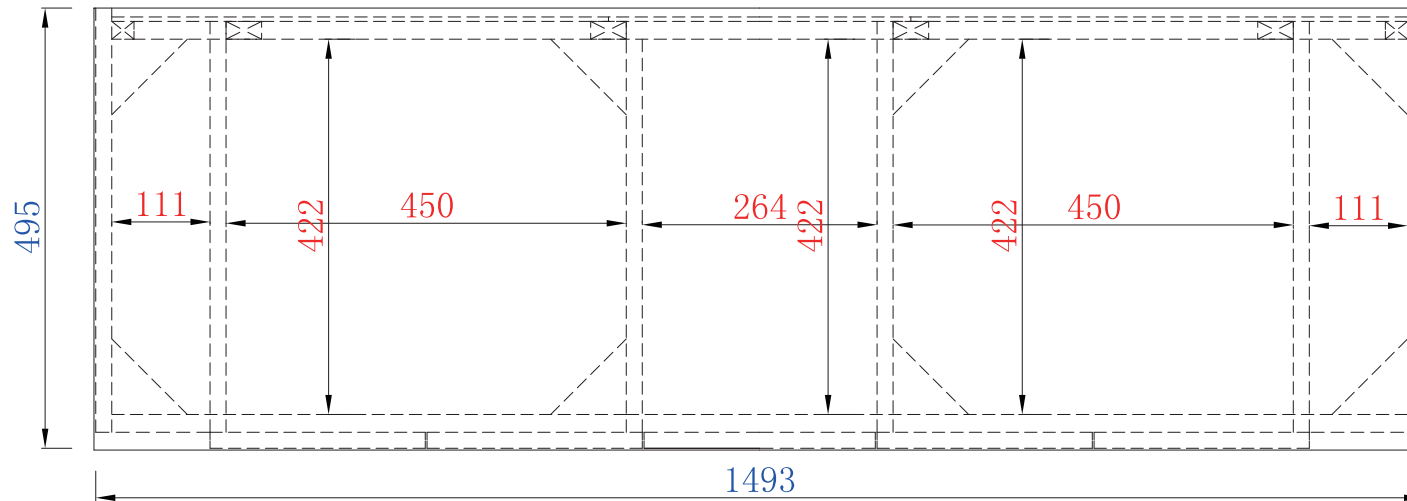

VANITIES™

Tiburon 1497mm Cabinet

Diagrams with Dimensions  
page 01 of 03

NOTE ONE: Countertop with integrated sink is shown on this cabinet

NOTE TWO: This vanity does not have a Backsplash

Item Number:

JAMES MARTIN

Tiburon 1497mm Cabinet

- 868-V59D-CFO
- 868-V59D-CTG
- 868-V59D-NZB
- 868-V59D-SOK

VANITIES™

Diagrams with Dimensions  
page 02 of 03

NOTE ONE: Countertop with integrated sink is shown on this cabinet

1497mm

Item Number:

- 868-V59D-CFO
- 868-V59D-CTG
- 868-V59D-NZB
- 868-V59D-SOK

JAMES MARTIN

VANITIES™

Tiburon 1497mm Cabinet

Diagrams with Dimensions  
page 03 of 03

NOTE ONE: Countertop with integrated sink is shown on this cabinet