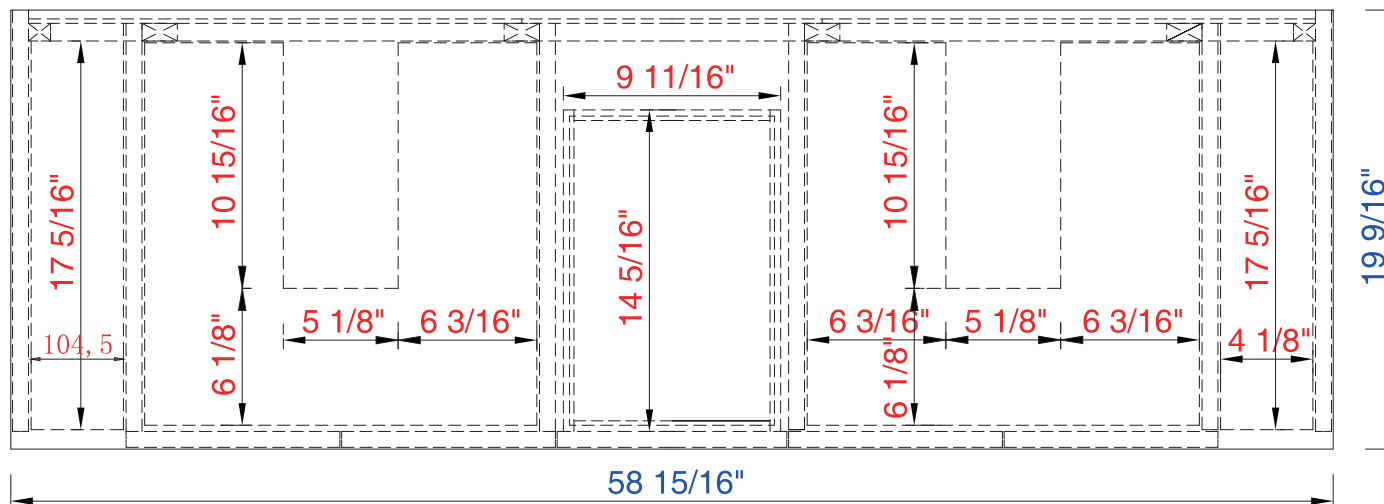

59"

Item Number:

- 868-V59D-CFO
- 868-V59D-CTG
- 868-V59D-NZB
- 868-V59D-SOK

JAMES MARTIN

VANITIES™

Tiburon 59" Cabinet

Diagrams with Dimensions  
page 01 of 03

NOTE ONE: Countertop with integrated sink is shown on this cabinet

NOTE TWO: This vanity does not have a Backsplash

59"

Item Number:

- 868-V59D-CFO
- 868-V59D-CTG
- 868-V59D-NZB
- 868-V59D-SOK

JAMES MARTIN

VANITIES™

Tiburon 59" Cabinet

Diagrams with Dimensions  
page 02 of 03

NOTE ONE: Countertop with integrated sink is shown on this cabinet

59"

Item Number:

- 868-V59D-CFO
- 868-V59D-CTG
- 868-V59D-NZB
- 868-V59D-SOK

JAMES MARTIN

VANITIES™

Tiburon 59" Cabinet

Diagrams with Dimensions  
page 03 of 03

Tiburon 1497mm Cabinet

- 868-V59D-CFO
- 868-V59D-CTG
- 868-V59D-NZB
- 868-V59D-SOK

VANITIES™

Diagrams with Dimensions  
page 02 of 03

NOTE ONE: Countertop with integrated sink is shown on this cabinet

1497mm