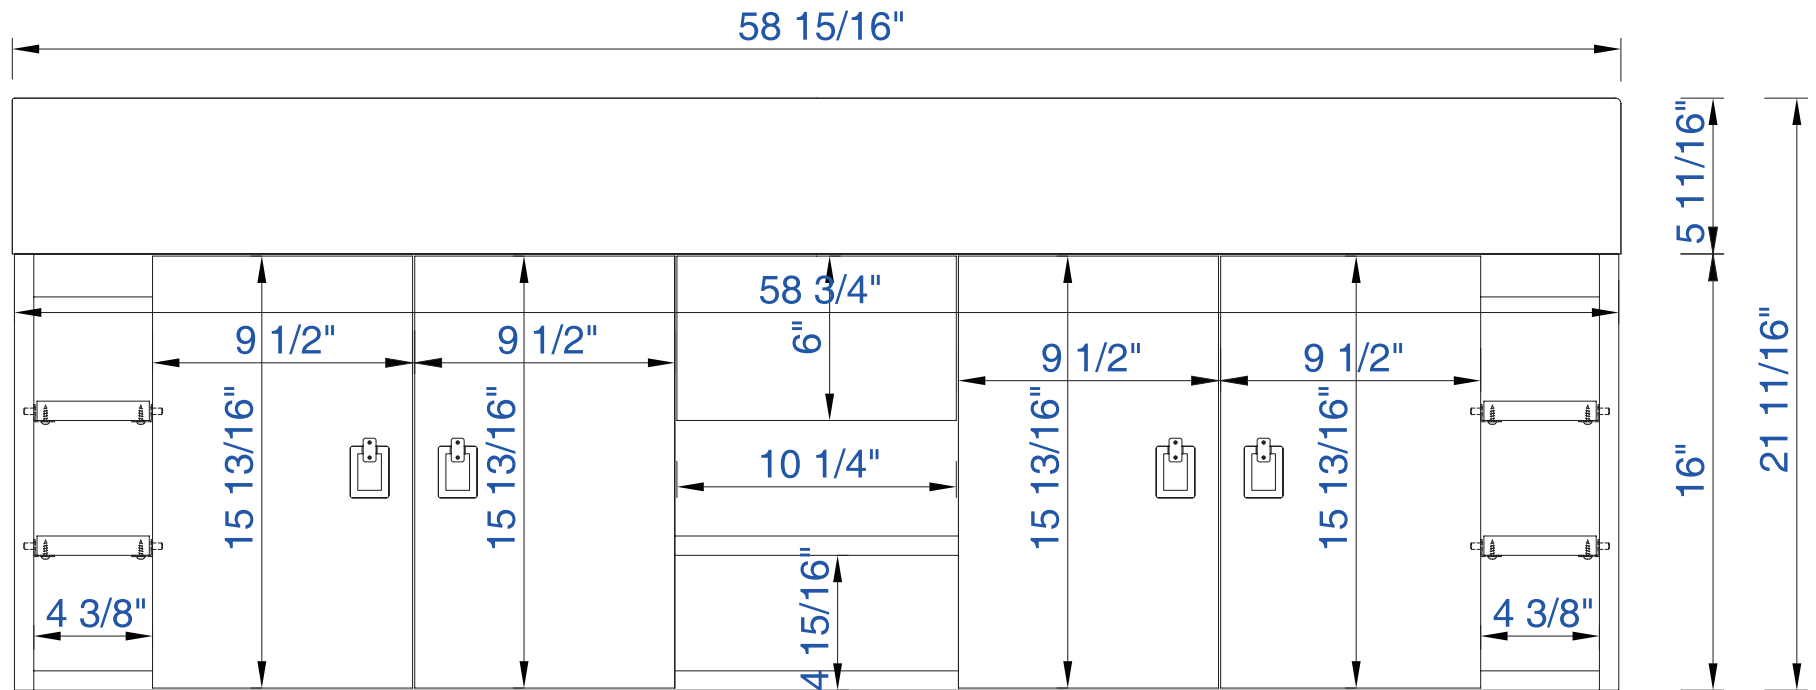

59"

Item Number:

- 868-V59D-CFO
- 868-V59D-CTG
- 868-V59D-NZB
- 868-V59D-SOK

JAMES MARTIN

VANITIES™

Tiburon 59" Cabinet

Diagrams with Dimensions  
page 01 of 03

NOTE ONE: Countertop with integrated sink is shown on this cabinet

NOTE TWO: This vanity does not have a Backsplash

59"

Item Number:

- 868-V59D-CFO
- 868-V59D-CTG
- 868-V59D-NZB
- 868-V59D-SOK

JAMES MARTIN

VANITIES™

Tiburon 59" Cabinet

Diagrams with Dimensions  
page 02 of 03

NOTE ONE: Countertop with integrated sink is shown on this cabinet

59"

Item Number:

- 868-V59D-CFO
- 868-V59D-CTG
- 868-V59D-NZB
- 868-V59D-SOK

JAMES MARTIN

VANITIES™

Tiburon 59" Cabinet

Diagrams with Dimensions  
page 03 of 03

Tiburon 1497mm Cabinet

- 868-V59D-CFO
- 868-V59D-CTG
- 868-V59D-NZB
- 868-V59D-SOK

VANITIES™

Diagrams with Dimensions  
page 02 of 03

NOTE ONE: Countertop with integrated sink is shown on this cabinet

1497mm