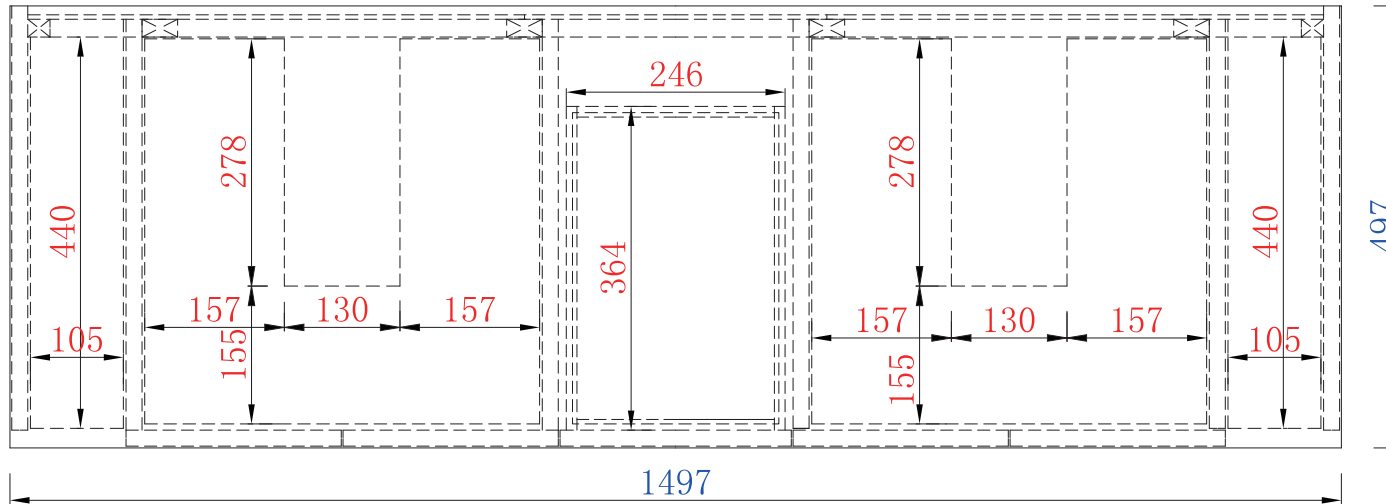

NOTE ONE: Countertop with integrated sink is shown on this cabinet

NOTE TWO: This vanity does not have a Backsplash

1497mm

Item Number:

- 868-V59D-CFO
- 868-V59D-CTG
- 868-V59D-NZB
- 868-V59D-SOK

JAMES MARTIN

VANITIES™

Tiburon 1497mm Cabinet

Diagrams with Dimensions  
page 01 of 03

NOTE ONE: Countertop with integrated sink is shown on this cabinet

NOTE TWO: This vanity does not have a Backsplash

Item Number:

JAMES MARTIN

Tiburon 1497mm Cabinet

- 868-V59D-CFO
- 868-V59D-CTG
- 868-V59D-NZB
- 868-V59D-SOK

VANITIES™

Diagrams with Dimensions  
page 02 of 03

NOTE ONE: Countertop with integrated sink is shown on this cabinet

1497mm

Item Number:

- 868-V59D-CFO
- 868-V59D-CTG
- 868-V59D-NZB
- 868-V59D-SOK

JAMES MARTIN

VANITIES™

Tiburon 1497mm Cabinet

Diagrams with Dimensions  
page 03 of 03

NOTE ONE: Countertop with integrated sink is shown on this cabinet