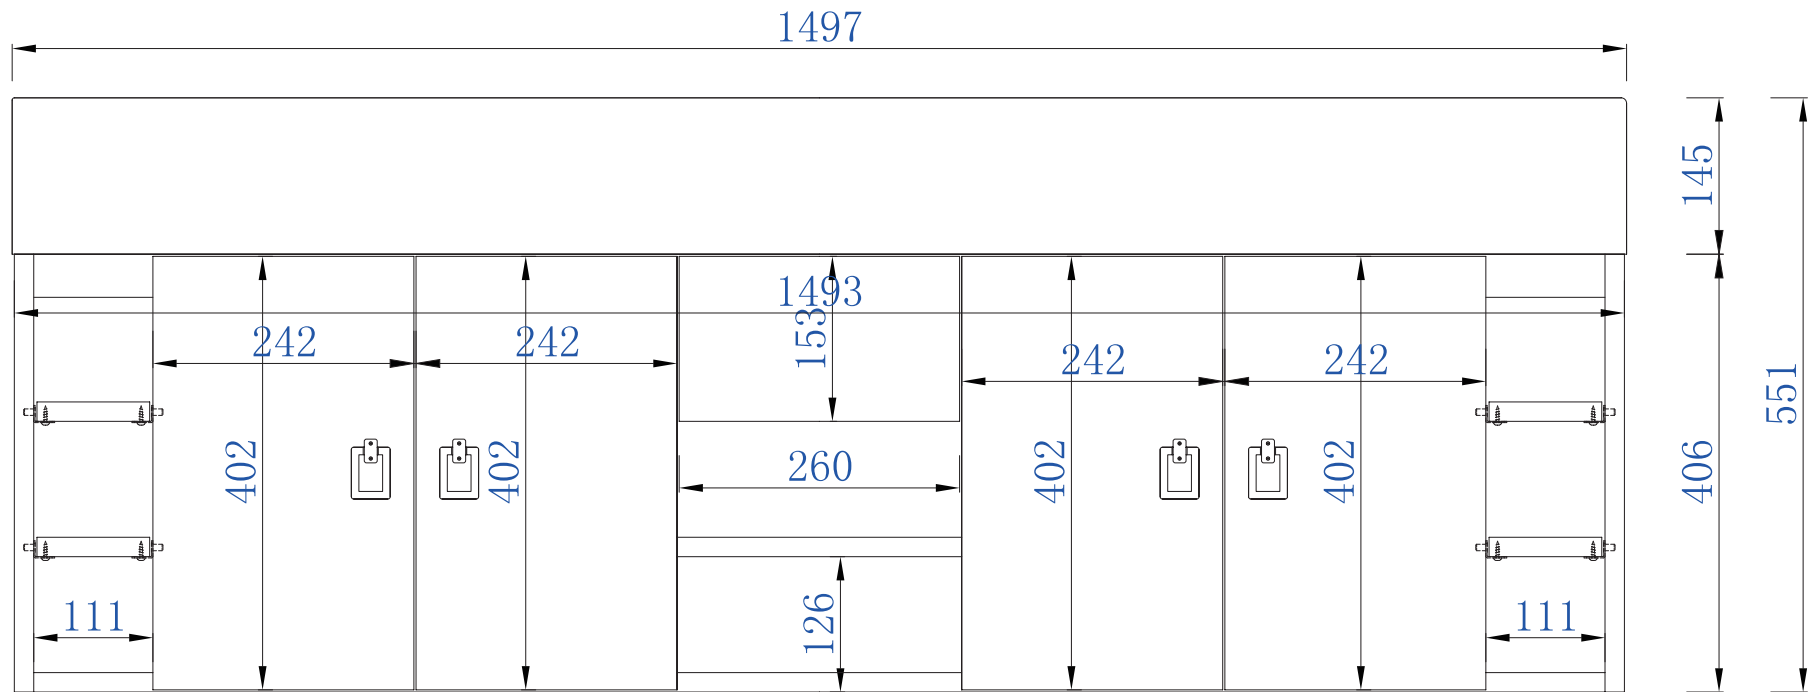

NOTE ONE: Countertop with integrated sink is shown on this cabinet

59"

Item Number:

- 868-V59D-CFO
- 868-V59D-CTG
- 868-V59D-NZB
- 868-V59D-SOK

JAMES MARTIN

VANITIES™

Tiburon 59" Cabinet

Diagrams with Dimensions  
page 03 of 03

NOTE ONE: Countertop with integrated sink is shown on this cabinet

NOTE TWO: This vanity does not have a Backsplash

1497mm

Item Number:

- 868-V59D-CFO
- 868-V59D-CTG
- 868-V59D-NZB
- 868-V59D-SOK

JAMES MARTIN

VANITIES™

Tiburon 1497mm Cabinet

Diagrams with Dimensions  
page 01 of 03

NOTE ONE: Countertop with integrated sink is shown on this cabinet

NOTE TWO: This vanity does not have a Backsplash

Item Number:

JAMES MARTIN

Tiburon 1497mm Cabinet

- 868-V59D-CFO
- 868-V59D-CTG
- 868-V59D-NZB
- 868-V59D-SOK

VANITIES™

Diagrams with Dimensions  
page 02 of 03

NOTE ONE: Countertop with integrated sink is shown on this cabinet

1497mm