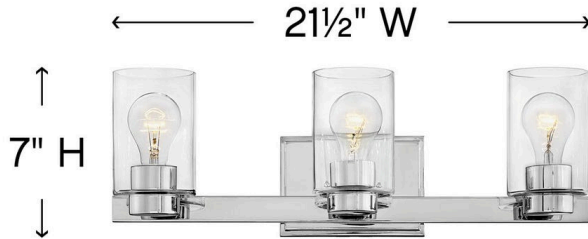

MILEY

5053CM-CL

MEDIUM THREE LIGHT VANITY

Miley's chic design complements a variety of décors with its sleek lines and elegant glass shape. The cast stepped back plate and cast glass holders in Chrome or Brushed Nickel finishes add to its beauty.

DETAILS	
FINISH:	Chrome
MATERIAL:	Steel
GLASS:	Clear
DIMMABLE:	YES - WITH DIMMABLE LAMP (NOT INCLUDED)

DIMENSIONS	
WIDTH:	21.5"
HEIGHT:	7"
WEIGHT:	3.5lb
BACK PLATE:	6.5"W X 4.75"H
EXTENSION:	5.8"
TOP TO OUTLET:	4.5"

LIGHT SOURCE	
LIGHT SOURCE:	Socketed
WATTAGE:	3-12w Med. LED, 100w Equiv.
VOLTAGE:	120v

SHIPPING	
CARTON LENGTH:	23
CARTON WIDTH:	11.5
CARTON HEIGHT:	6.5
CARTON WEIGHT:	5

PRODUCT DETAILS:

- Fixture can be mounted either up or down
- Suitable for use in damp locations as defined by NEC and CEC. Meets United States UL Underwriters Laboratories & CSA Canadian Standards Association Product Safety Standards.
- Sparkling chrome with reflective finish
- Merging the best of traditional and modern elements with a sophisticated and streamlined look