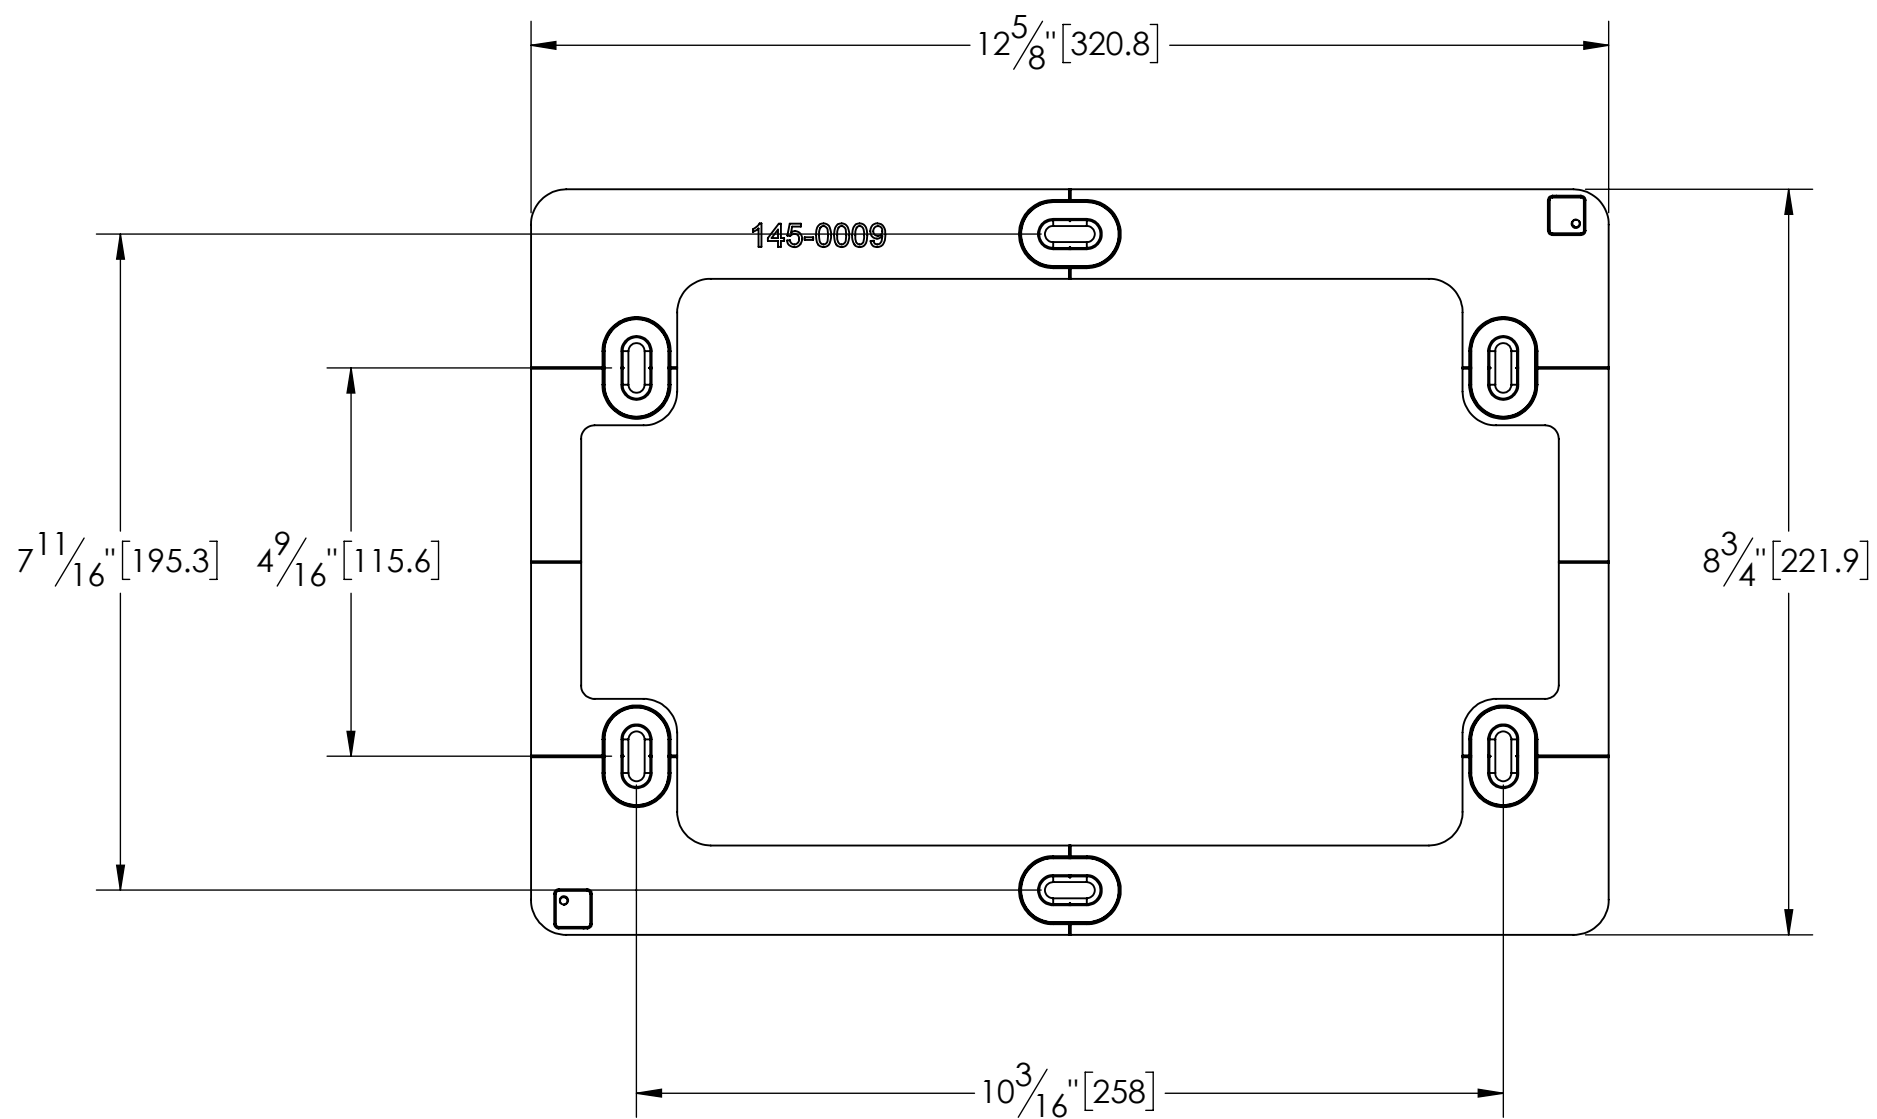

4

3

2

1

B

B

A

A

METRIC/INCHES	iPort a DANA INNOVATIONS COMPANY		
DESIGNED IN SAN CLEMENTE, CALIFORNIA BY IPORT	NAME BRACKET SM BEZEL PRO 12.9 3-5 GEN		
NOTICE OF PROPRIETARY INFORMATION: THE INFORMATION CONTAINED HEREIN IS THE PROPRIETARY PROPERTY OF DANA INNOVATIONS. THE POSSESSOR AGREES TO THE FOLLOWING: 1. TO MAINTAIN THIS DOCUMENT IN CONFIDENCE 2. NOT TO REPRODUCE OR COPY IT 3. NOT TO REVEAL OR PUBLISH IT IN WHOLE OR IN PART 4. ALL RIGHTS RESERVED	SIZE	SKU	REV
	B	70752 70754	A
SCALE: 1:2.25		WEIGHT:	SHEET 1 OF 1

4

3

2

1