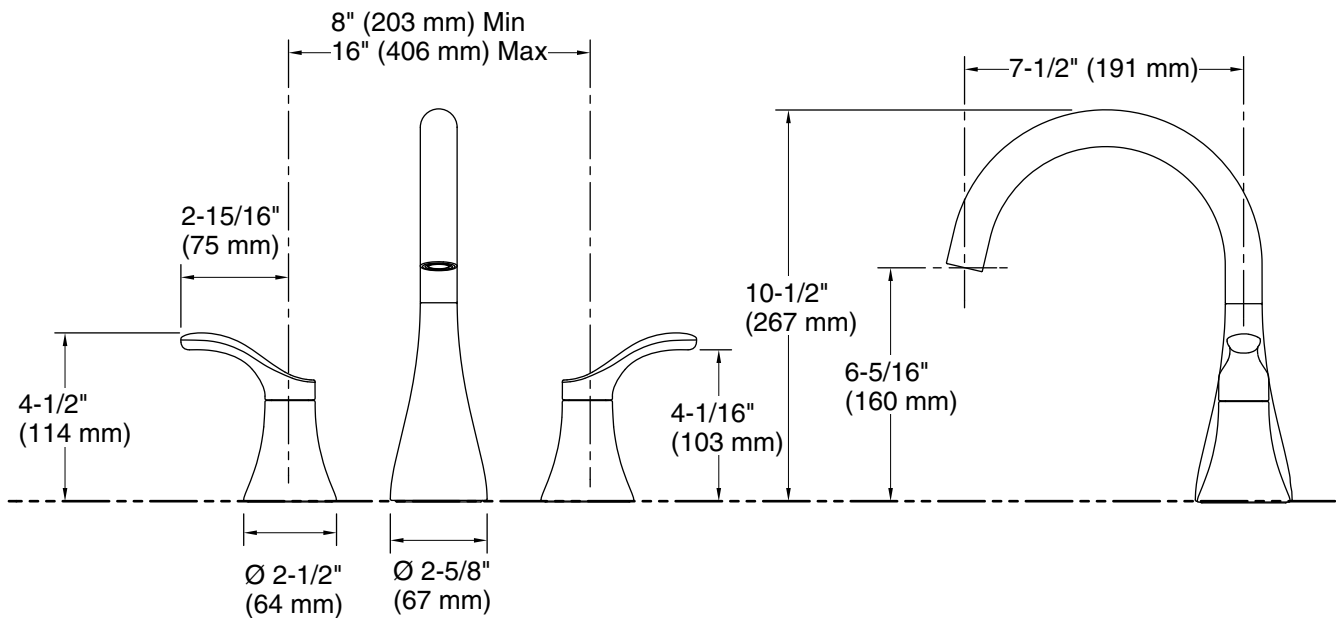

Features

- Two-handle bath faucet trim
- 7-1/2" (191 mm) gooseneck nondiverter spout with slip-fit connection
- Coordinates with other products in the Simplice collection

Material

- Premium material construction for durability and reliability
- KOHLER finishes resist corrosion and tarnishing

CP Polished Chrome

BN Vibrant® Brushed Nickel

BL Matte Black

Technical Information

All product dimensions are nominal.

Spout:

Spout reach: 7-1/2" (191 mm)

Notes