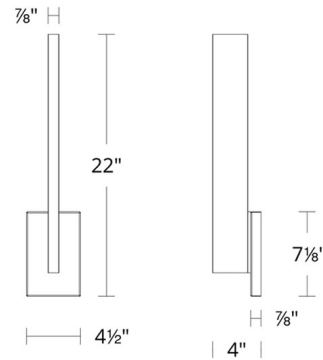

By Modern Forms

Description

The Mako Outdoor Wall Sconce features a striking and sleek design that projects a blade of light onto the wall behind the fixture as well as straight down from the bottom of the fixture. Each fixtures comes preset with a color temperature that can be changed during installation from a switch located in the fixture. Available in two finish options and three color temperature preset options.

Specifications

COLOR Silk Screened
BODY FINISH Black
WATTAGE 16.7W
DIMMER Low Voltage Electronic
DIMENSIONS 4.5"W x 22"H x 4"D
INTEGRATED LED MODULE 2 x LED/8.35W/120-277V LED
COUNTRY OF ORIGIN China

Technical Information

LAMP LIFE 54000 hours
BEAM SPREAD Flood
COLOR RENDERING 90 CRI
LAMP COLOR CCT Select
LUMENS/WATT 51.98
LUMINOUS FLUX 434 lumens

Shown in black / silk screened

WS-W18122

CLICK TO VIEW PRODUCT

Notes: