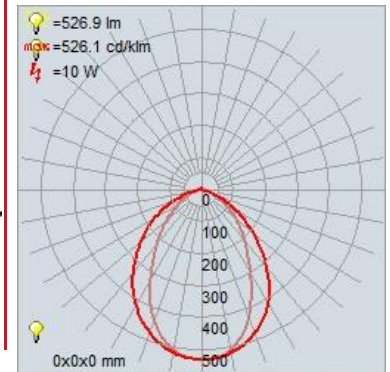

LINE DRAWING

IES FILE

In addition to Access Lighting's purchase and warranty terms and conditions, by signing below or placing an order, you agree that you are authorized to bind the entity placing any order and acknowledge the following: All of sizes and measurements are approximate and all images are for illustrative purposes only. In the event of an inconsistency, the "Product Measurements" section controls. There also may be slight differences in the colors and designs compared to the displayed and printed images.