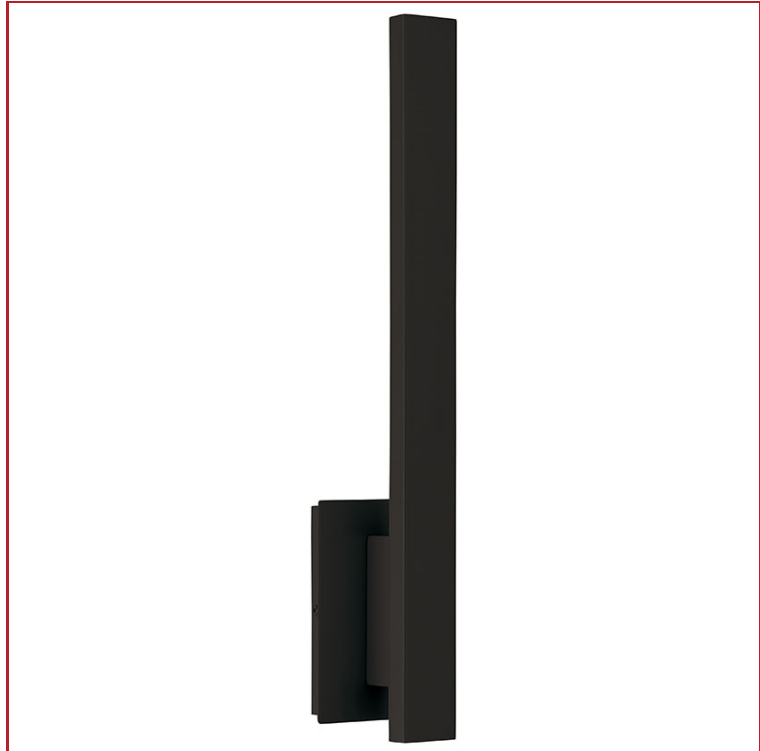

Stock Code: **62160LEDD-MBL/ACR**

Collection: Haus

PRODUCT INFORMATION

Base: 62160 Parent: 62160LEDD
Mounting Type: Wall UPC: 641594235258
Finish: Matte Black
Diffuser: Acrylic Lens

PRODUCT MEASUREMENTS

FIXTURE**	BACKPLATE / CANOPY**
Length:	Length
Width: 5"	Width:
Diameter	Diameter:
Height: 21"	Height:
Extension: 3.5"	
Overall Height:	

TECHNICAL SPECIFICATIONS

SPECIFICATIONS

Frame Material: Metal
Diffuser Material: Acrylic
Lamping Type: SSL (Dedicated LED) Jbox: Standard
Lamping Base: SSL Lamp Wattage: 10 W
Lamp Quantity: 1 Total Wattage: 10 W
Voltage: 120v Lamps Included: Yes

QUALIFICATIONS

Location Rating Damp
Certification: ETL (US/Canada) Listed
ADA Compliant: Yes Energy Star: No
JA8 Compliant: Yes Emergency Lighting: No
Marine Grade Finish: No
Warranty**: 5 Year

PHOTOMETRICS

Dimmable: Yes Nominal Lumens: 1000 Lm
CRI: 90 Delivered Lumens: 387 Lm
CCT: 3000K
Recommended Dimmers:
(TRIAC)LUTRON Skylark CL SCL-153 or SCL-153P;
(TRIAC)LEVITON Decora Sureslide 6674; (TRIAC)LEVITON
Decora Sureslide 6672; (TRIAC)COOPER AL Smart AAL06;
(TRIAC)COOPER AL Decorator DALO6P; (TRIAC)LUTRON
Ariadni/Toggler TGCI -153P; (TRIAC)LUTRON Diva DVCI -153

ADDITIONAL NOTES

Multi-Directional Mounting; Optional Color Temperature 100 Piece
Minimum Order Quantity; Custom Finish 100 Piece Minimum
Order Quantity

Project Name: _____
Location: _____
Type: _____
Quantity: _____
Notes: _____

LINE DRAWING