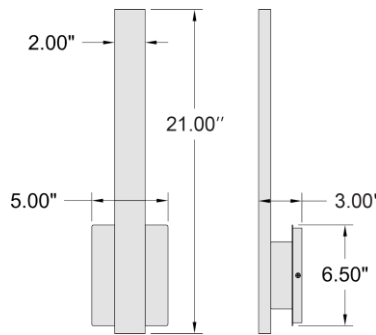

LINE DRAWING

IES FILE

In addition to Access Lighting's purchase and warranty terms and conditions, by signing below or placing an order, you agree that you are authorized to bind the entity placing any order and acknowledge the following: All of sizes and measurements are approximate and all images are for illustrative purposes only. In the event of an inconsistency, the "Product Measurements" section controls. There also may be slight differences in the colors and designs compared to the displayed and printed images.