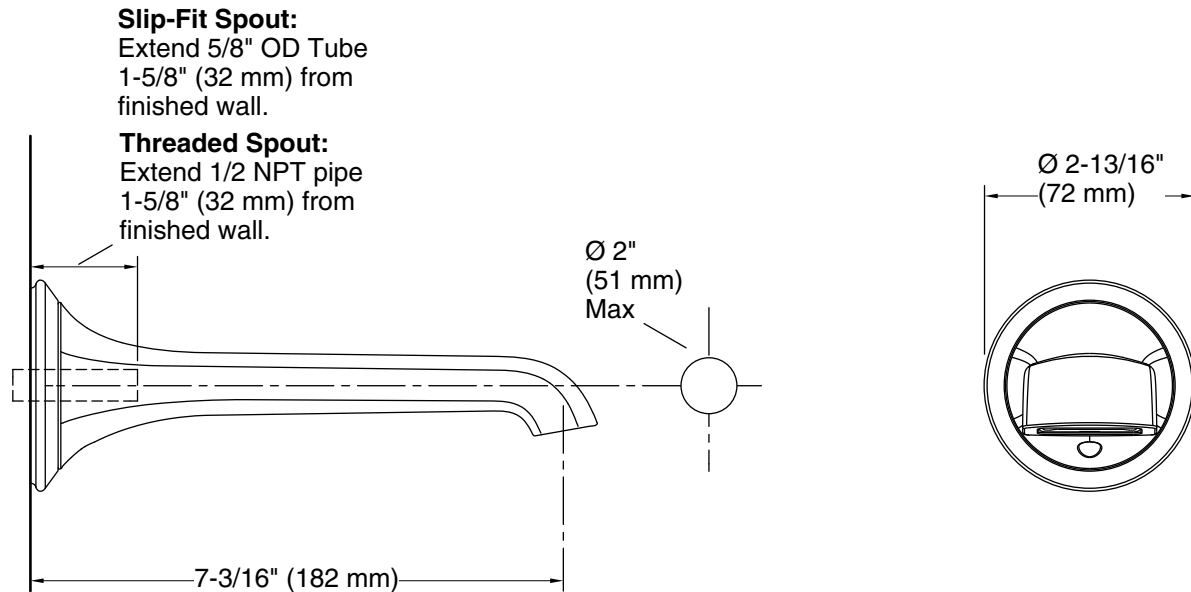

## Features

- High-quality solid-brass construction for durability and reliability
- Spout reach is 7-1/16" (179 mm)

## Technical Information

All product dimensions are nominal.

### Spout:

Spout reach: 7-3/16" (182 mm)