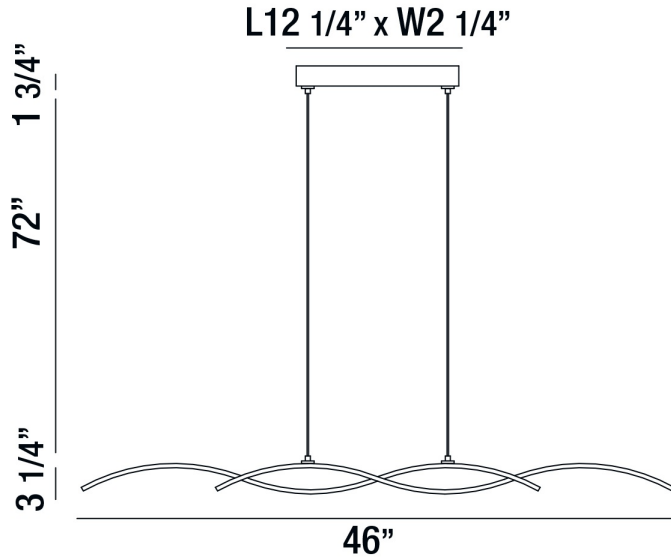

## Sly, Chandelier , 4-Light, 46", Silver Plated

Item No.  
30042-018

JOB NAME:

DATE:

TYPE:

COMMENTS:

### LIGHT INFORMATION

Light Type	Integrated LED
Bulb Socket	N/A
Bulb Shape	N/A
Bulb Included	Yes
CRI	80
Delivered Lumens	1300
Colour Temperature (Kelvin)	3000K
Average Hours LED (L70)	20000
Number of Lights	4
Light Direction	Ambient
Dimming Method	Triac/Elv
Output Voltage	24
Current Type	DC

### LIGHT INFORMATION (CONT'D.)

Light Wattage	6
Total Wattage	24

### DIMENSIONS & WEIGHT

Product Width (In)	4.25
Product Height (In)	3.25
Product Ext (In)	
Product Diameter (In)	
Product Weight (Lbs)	4.94
Product Length (In)	46