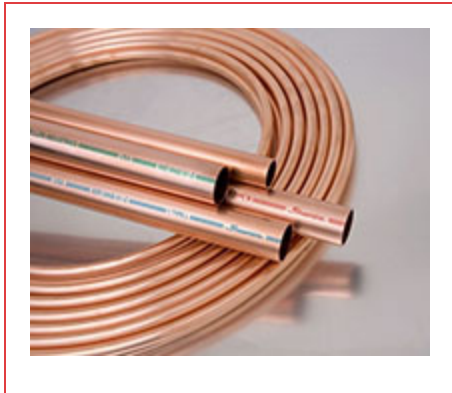

## ITEM # LS10100, PLUMBING WATER TUBE, 1" X 100'

Streamline® Copper Tube sets the standard for quality, consistency and service in the plumbing industries. With a full line of copper tube products to support most all plumbing supply and DWV applications, Streamline® Copper Tube is available in all common types including, Type K, Type L, Type M and DWV. Each piece of tube is incised marked and color coded for easy, long lasting identity. Manufactured in accordance with applicable standards, our ongoing commitment to quality continues to make [+ more](#)