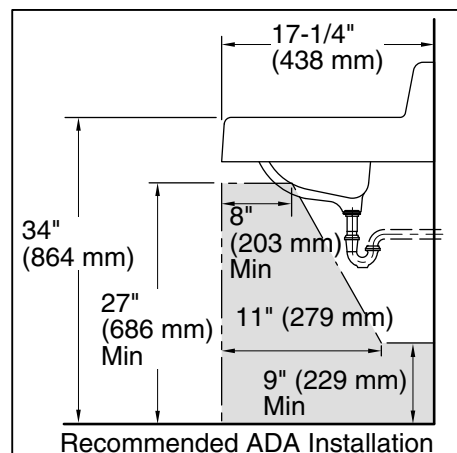

Technical Information

All product dimensions are nominal.

Basin configuration:	Single Bowl
Center(s):	8" (203 mm)
Bowl area (Only):	Length: 15" (381 mm) Width: 10" (254 mm) Water depth: 5" (127 mm)
With overflow:	Yes
Number of deck holes:	3
Faucet hole(s):	1-3/8" (35 mm)
Drain hole:	1-3/4" (44 mm)

Notes

Install this product according to the installation instructions.

ADA compliant when installed to the specific requirements of these regulations.