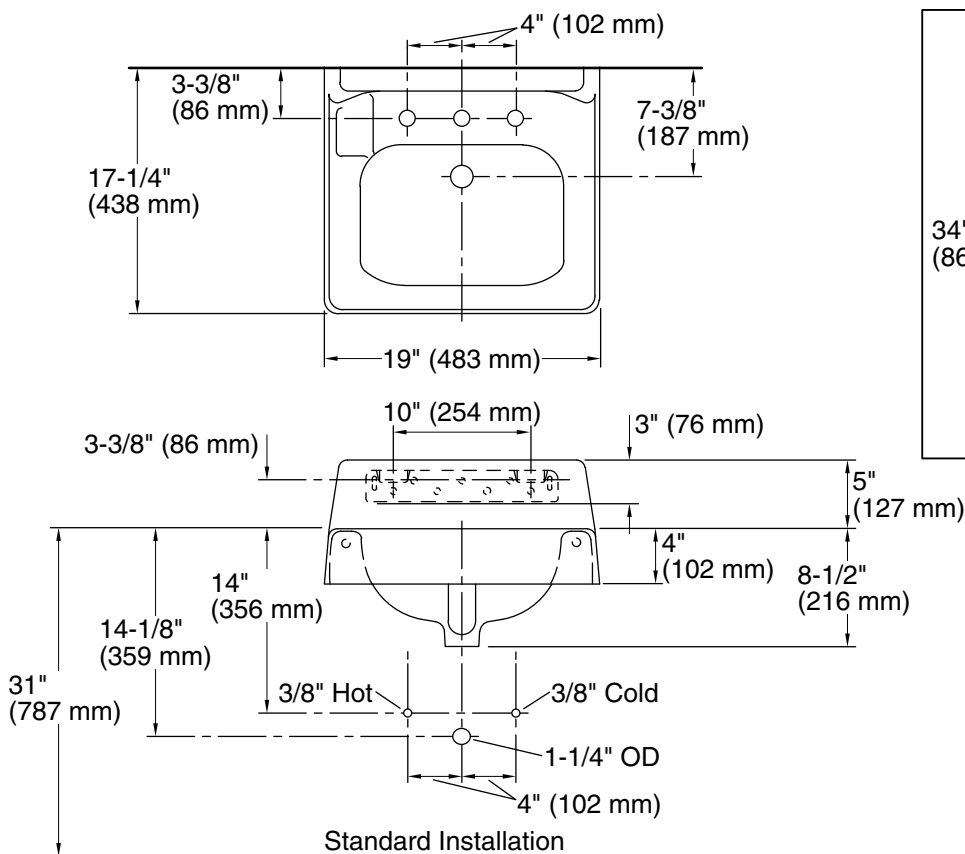

Technical Information

All product dimensions are nominal.

Basin configuration:	Single Bowl
Center(s):	8" (203 mm)
Bowl area (Only):	Length: 15" (381 mm) Width: 10" (254 mm) Water depth: 5" (127 mm)
With overflow:	Yes
Number of deck holes:	3
Faucet hole(s):	1-3/8" (35 mm)
Drain hole:	1-3/4" (44 mm)

Notes

Install this product according to the installation instructions.

ADA compliant when installed to the specific requirements of these regulations.