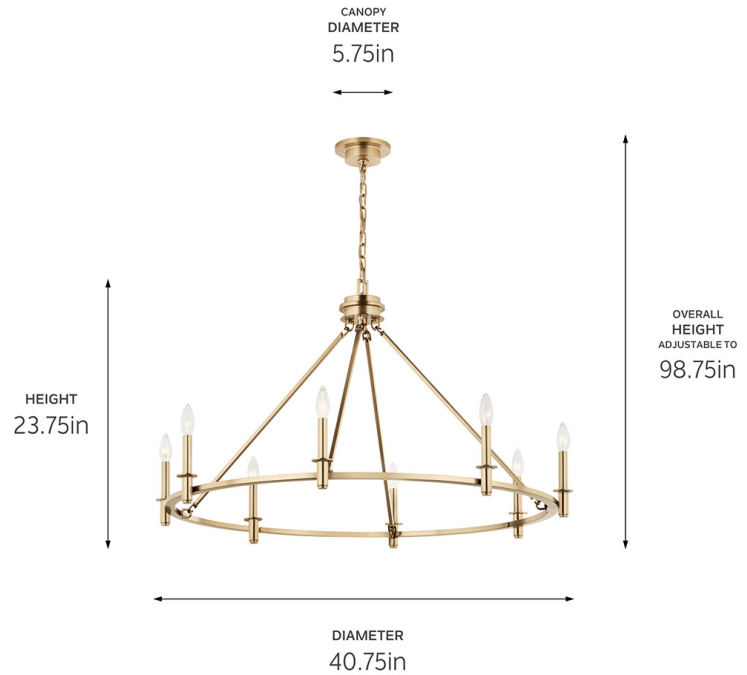

SPECIFICATIONS

Certifications/Qualifications

ADA Compliant	No
Prop65	Yes
Location Rating	Dry
	kichler.com/warranty

Dimensions

Height	23.75"
Overall Height	98.75"
Weight	12.87 LBS
Canopy Width	5.75"
Canopy Depth	1.5"
Chain/Stem Length	72"

Electrical

Input Voltage	120 V

Light Source

Light Source	Bulb
Lamp Included	Not Included
# Of Bulbs/LED Modules	8
Max Or Nominal Watt	60 W
Lamp Type	B
Socket Type	E12 (Candelabra)
Dimmable	Yes

Mounting/Installation

Interior/Exterior	Interior Product
Mounting Weight	12.87 LBS
Lead Wire Length	144"
Wire Connectors	Wire Nuts

FIXTURE ATTRIBUTES

Housing/Glass

Primary Material	Steel
Shade Included	No
Max Stem Tilt	90 °

Product/Ordering Information

Sku	52706CPZ
Finish	Champagne Bronze™
UPC	783927046855

Finishes

- Black
- Champagne Bronze™
- Polished Nickel