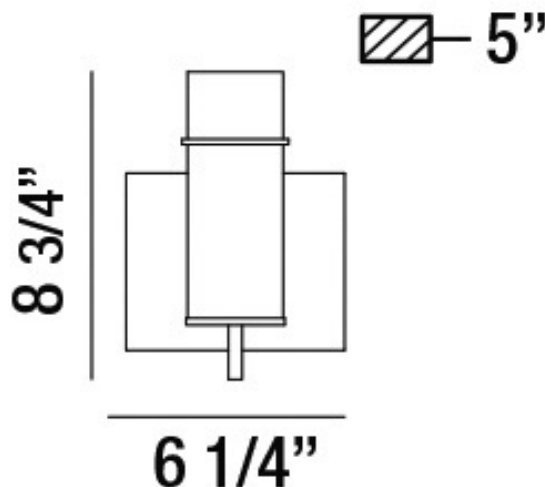

Pista, Wall Sconce, 9", Matte Black, Clear Glass

Item No.
34133-036

JOB NAME:

DATE:

TYPE:

COMMENTS:

LIGHT INFORMATION

Light Type Bulb

Bulb Socket E26

Bulb Shape T10

Bulb Included Yes

CRI

Delivered Lumens

Colour Temperature (Kelvin) N/A

Average Hours LED (L70)

Number of Lights 1

Light Direction Ambient

Dimming Method Triac/Elv

Output Voltage 120

Current Type AC

LIGHT INFORMATION (CONT'D.)

Light Wattage 60

Total Wattage 60

DIMENSIONS & WEIGHT

Product Width (In)

Product Height (In) 8.75

Product Ext (In) 5

Product Diameter (In)

Product Weight (Lbs) 1.74

Product Length (In) 6.25

INSTALLATION

Mounting Type J-Box