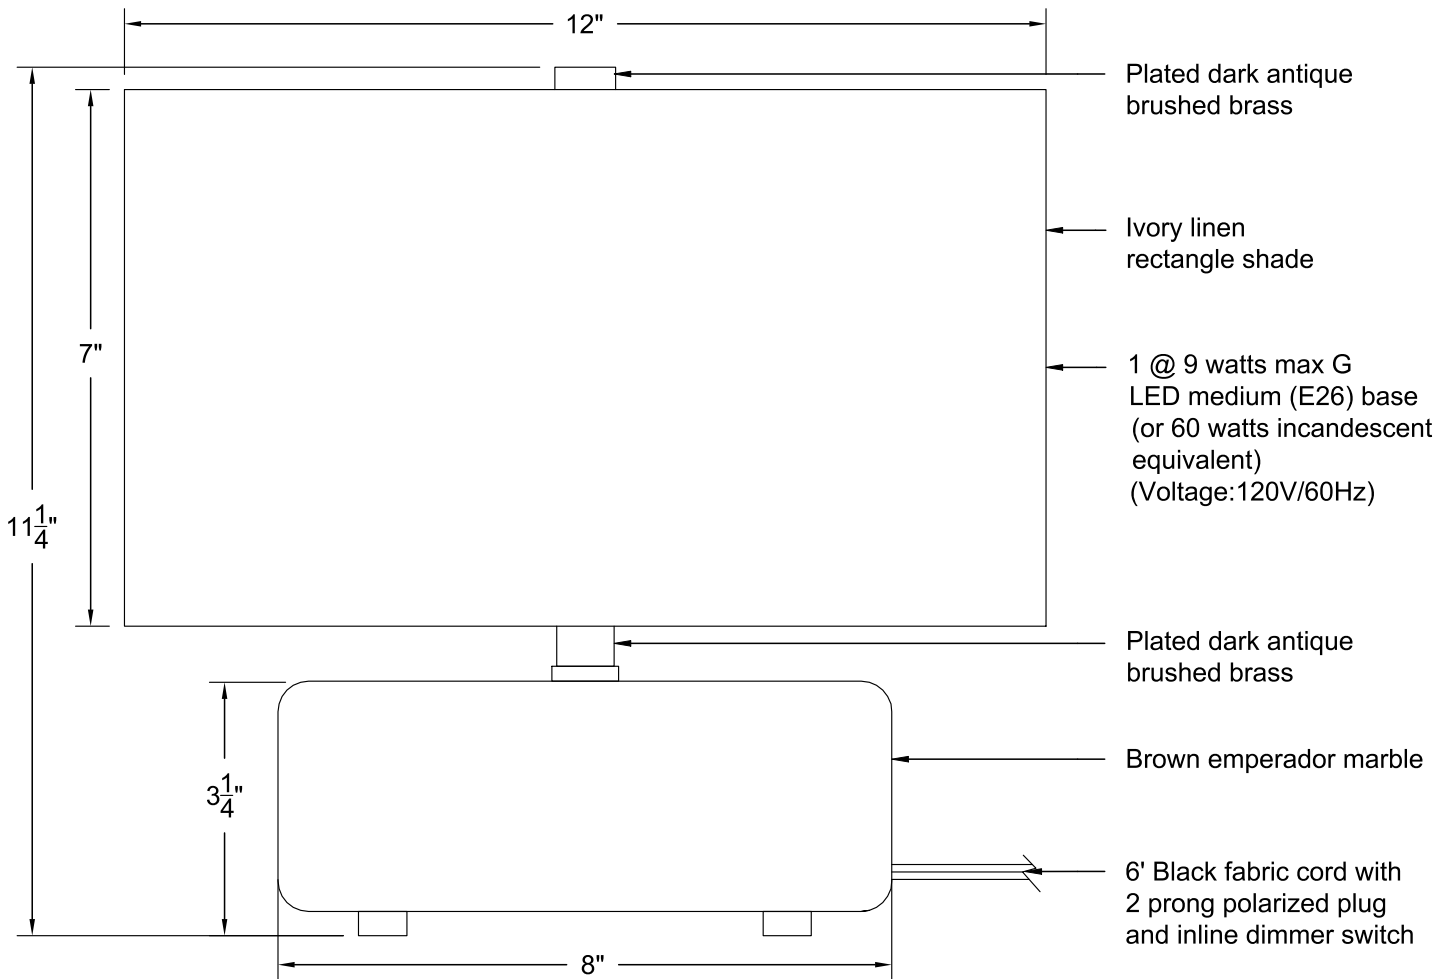

TOP VIEW

FRONT VIEW

Item number:
LPT1442

Product name:
Cabo

Overall dimensions:
12"W x 11 1/4"H x 7"D

RENWIL[®]
EST. 1967