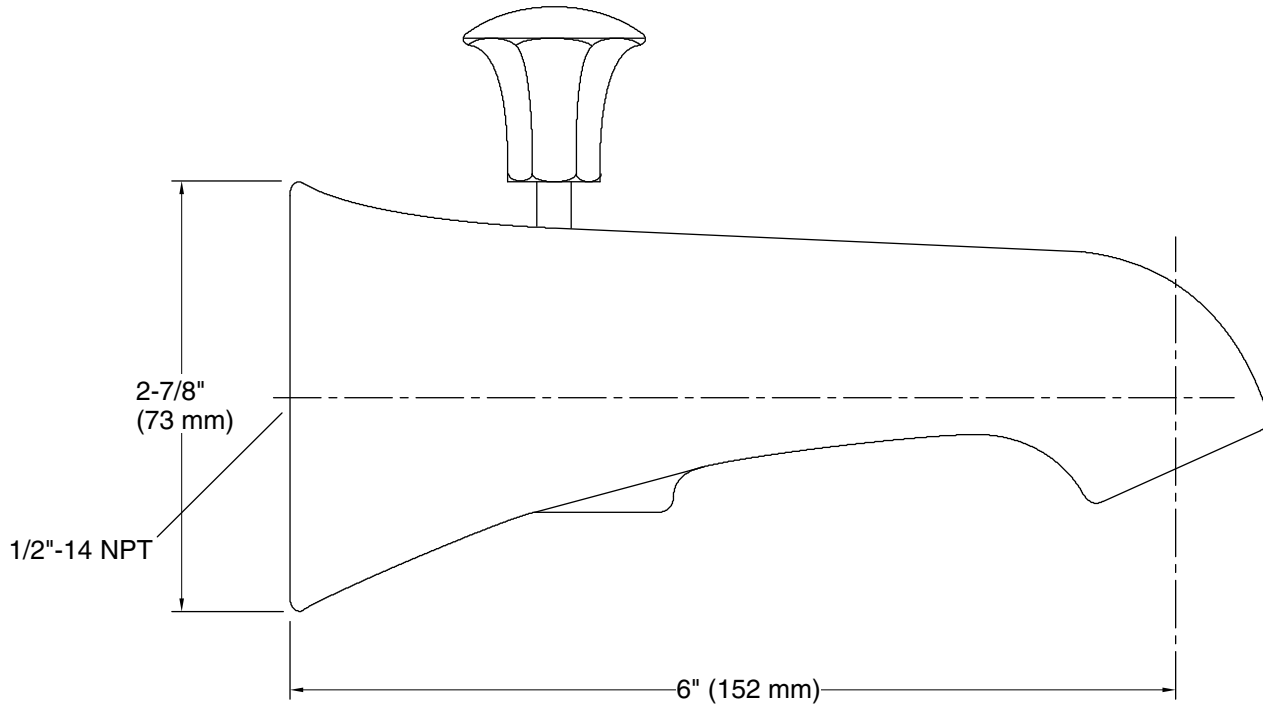

Technical Information

All product dimensions are nominal.

Spout:

Spout reach: 6" (152 mm)

Notes

Install this product according to the installation instructions.