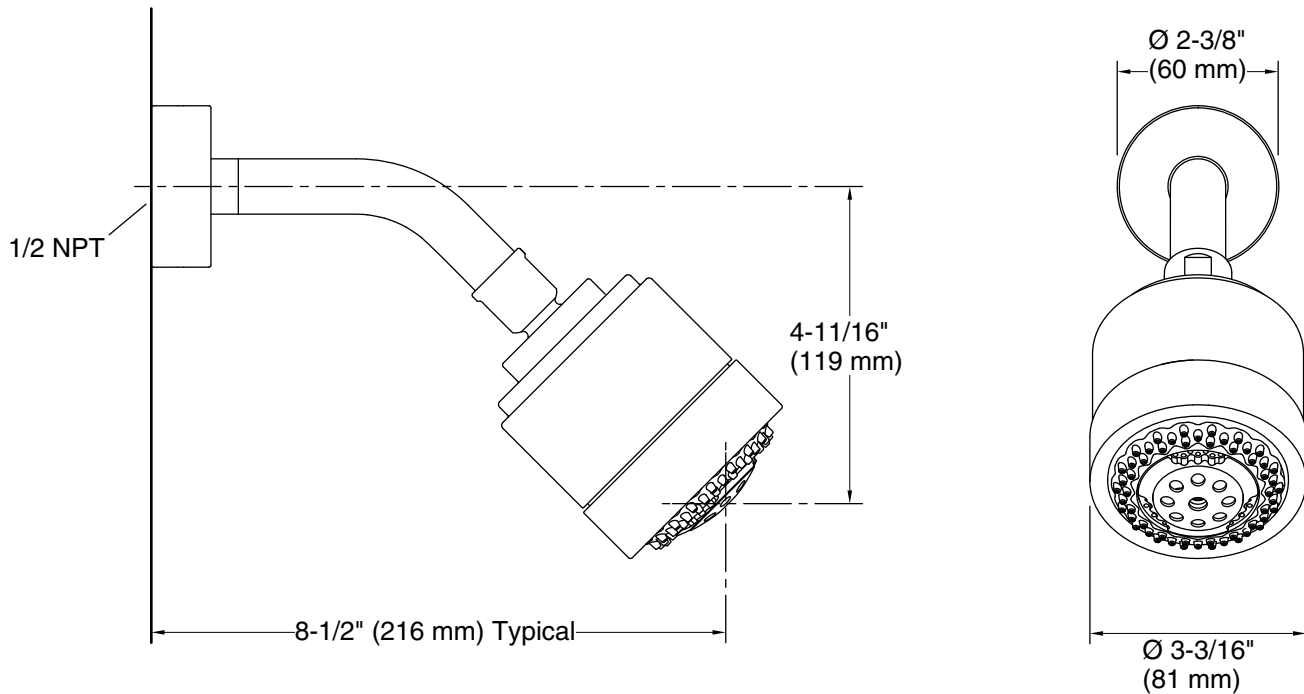

## Technical Information

All product dimensions are nominal.

Shower/Rainhead rated max flow: 1.75 gal/min (6.6 l/min)