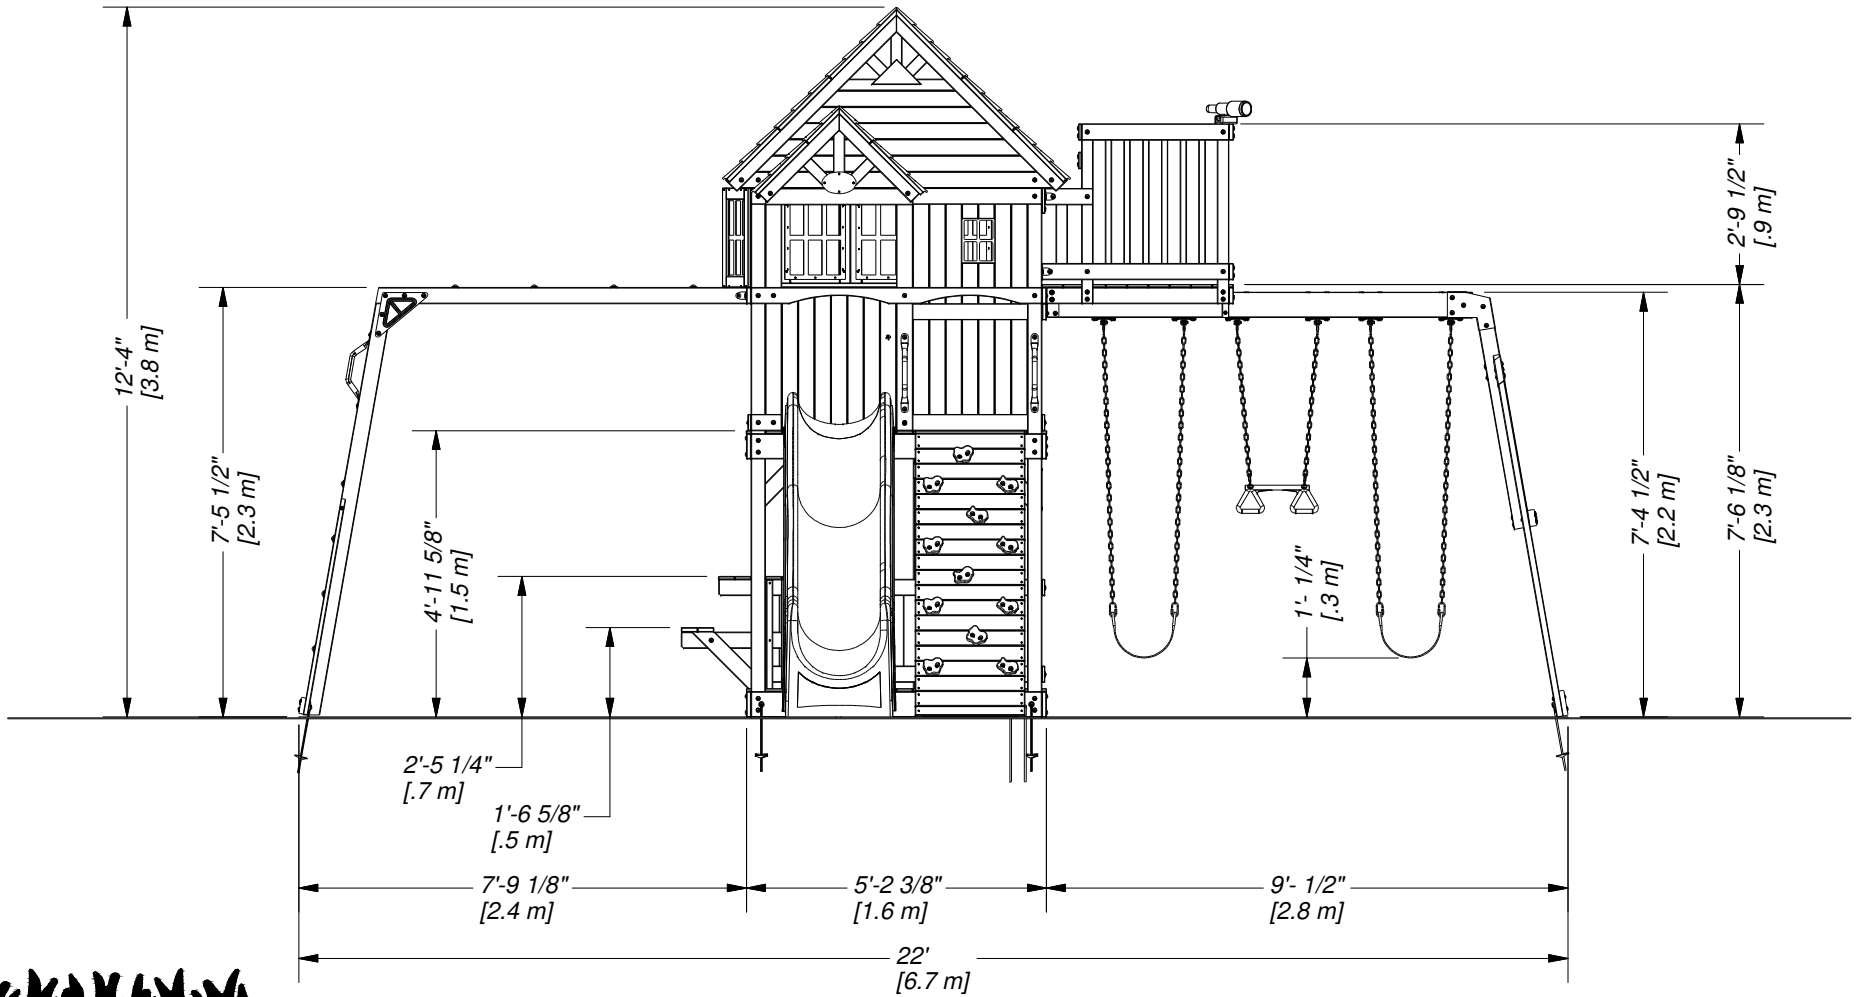

Part Number

2106031B SKYFORT FOOTPRINT

Sheet

1 OF 3

<small>DRAWN BY</small> BW	<small>DESCRIPTION</small> SKYFORT PLAY SET	
<small>DATE</small> 3/18/2022	<small>PART NUMBER</small> 2106031B SKYFORT FOOTPRINT	<small>REV</small>

DRAWN BY	BW	DESCRIPTION	SKYFORT PLAY SET
DATE	3/18/2022	PART NUMBER	2106031B SKYFORT FOOTPRINT
		REV	

DRAWN BY	BW	DESCRIPTION	SKYFORT PLAY SET
DATE	3/18/2022	PART NUMBER	2106031B SKYFORT FOOTPRINT
		REV	