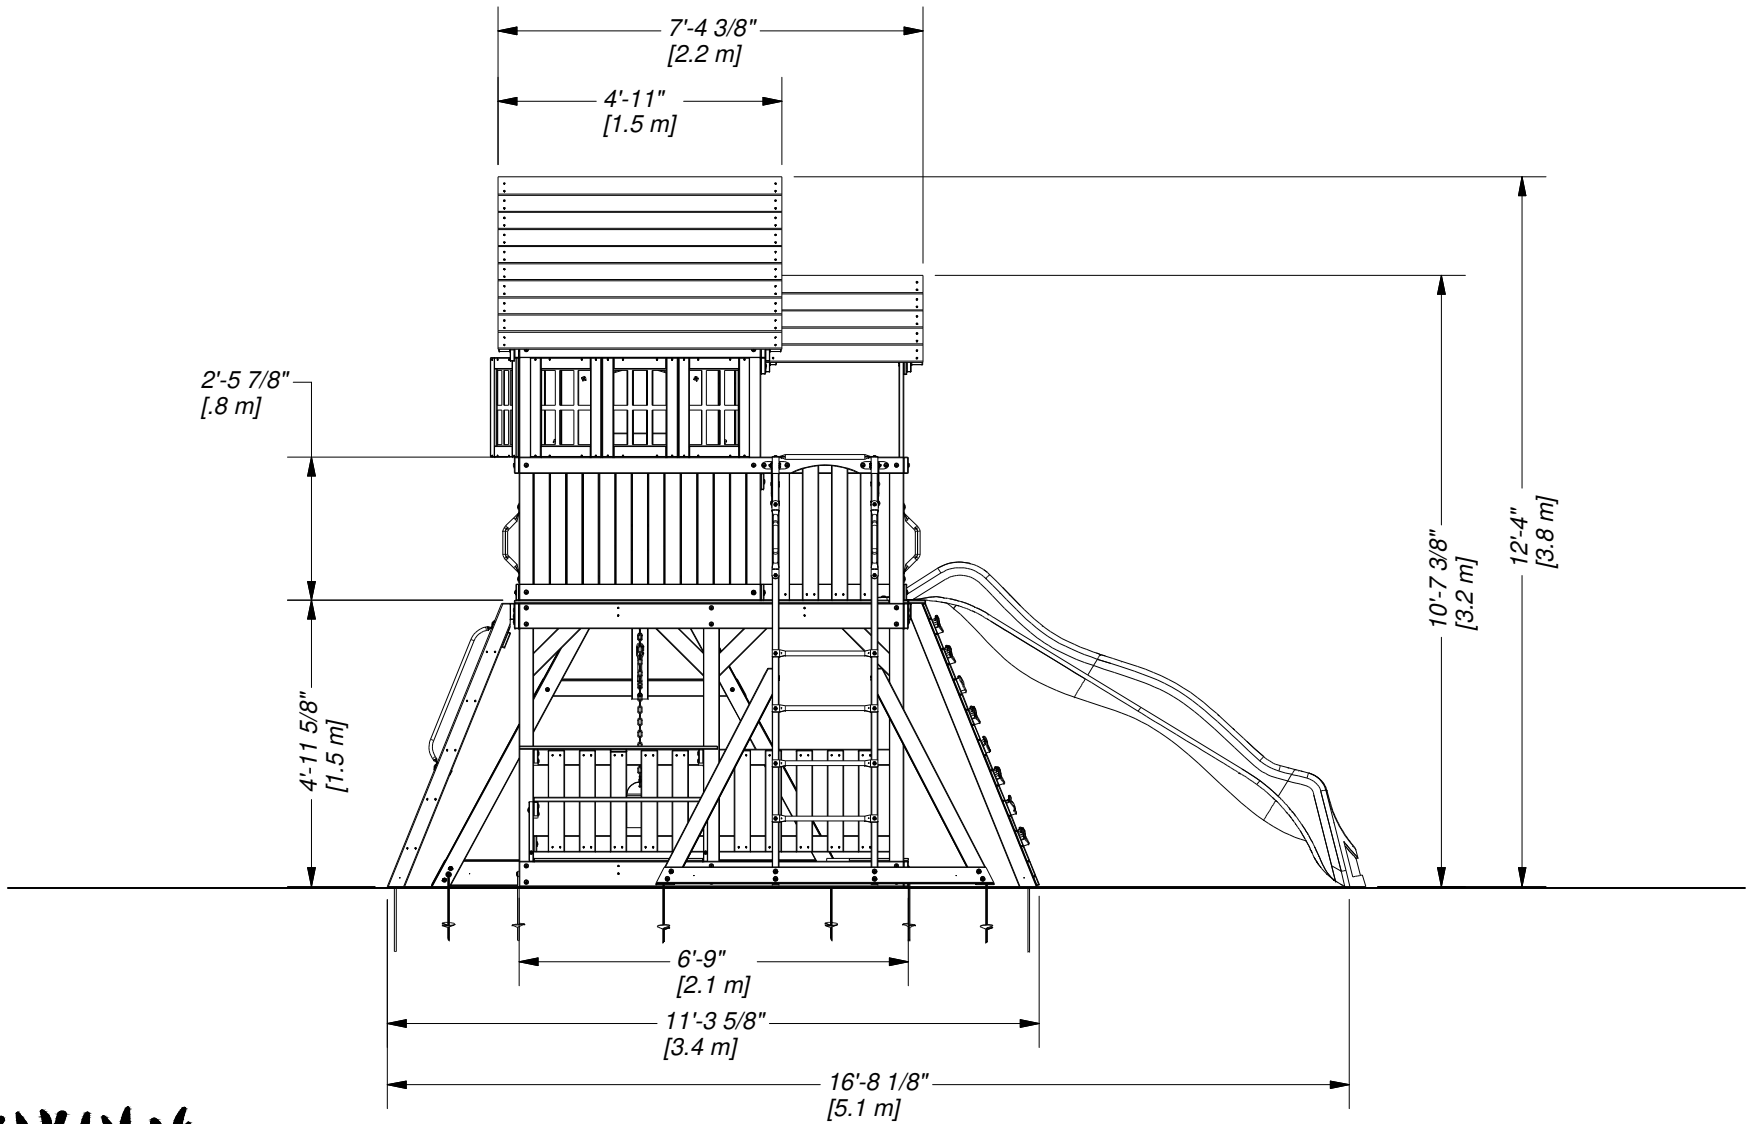

Part Number

2106031B SKYFORT FOOTPRINT

Sheet

1 OF 3

<small>DRAWN BY</small> BW	<small>DESCRIPTION</small> SKYFORT PLAY SET	
<small>DATE</small> 3/18/2022	<small>PART NUMBER</small> 2106031B SKYFORT FOOTPRINT	<small>REV</small>

DRAWN BY	BW	DESCRIPTION	SKYFORT PLAY SET
DATE	3/18/2022	PART NUMBER	2106031B SKYFORT FOOTPRINT
		REV	

DRAWN BY	BW	DESCRIPTION	SKYFORT PLAY SET
DATE	3/18/2022	PART NUMBER	2106031B SKYFORT FOOTPRINT
		REV	