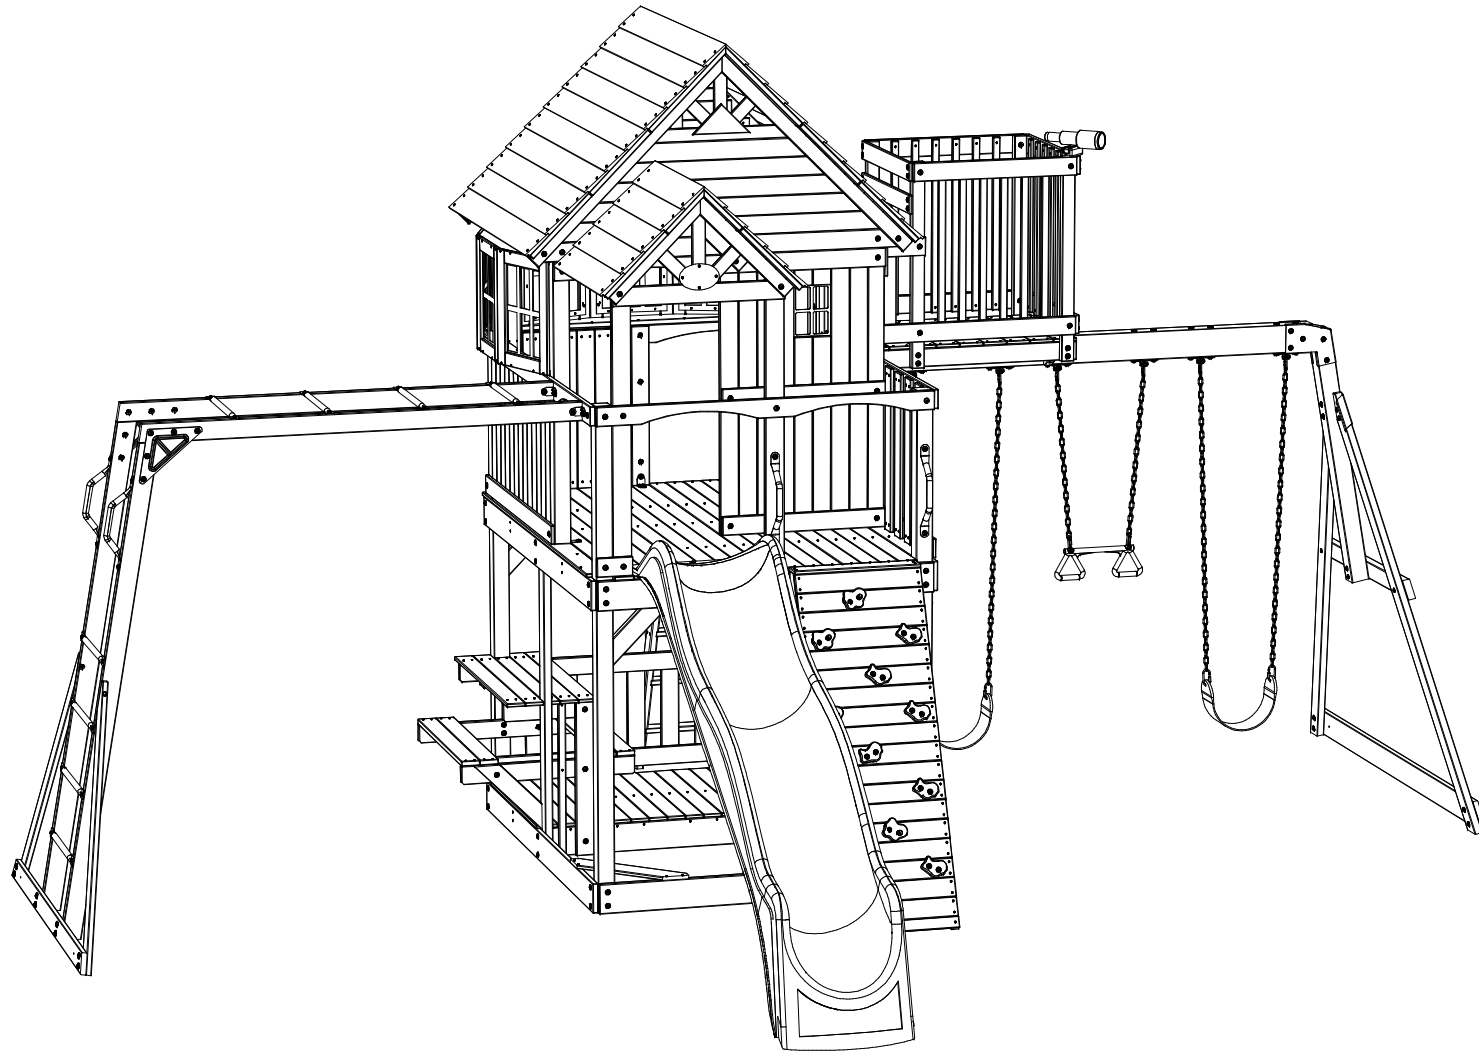

Part Number

2106031B SKYFORT FOOTPRINT

Sheet

1 OF 3

<small>DRAWN BY</small> BW	<small>DESCRIPTION</small> SKYFORT PLAY SET	
<small>DATE</small> 3/18/2022	<small>PART NUMBER</small> 2106031B SKYFORT FOOTPRINT	<small>REV</small>

DRAWN BY	BW	DESCRIPTION	SKYFORT PLAY SET
DATE	3/18/2022	PART NUMBER	2106031B SKYFORT FOOTPRINT
		REV	

DRAWN BY	BW	DESCRIPTION	SKYFORT PLAY SET
DATE	3/18/2022	PART NUMBER	2106031B SKYFORT FOOTPRINT
		REV	