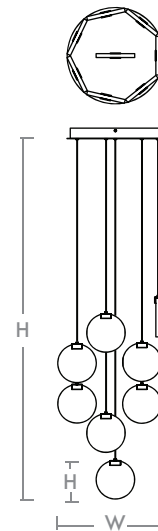

AXIOM Pendant
3-6051-xx

oxygen

FIXTURE TYPE _____

LOCATION _____

PROJECT _____

DATE _____

-40 AGB

-15 Black

LIGHT SOURCE	(8x) 3.6W LED Array, 3000K, CRI 90
LUMINAIRE POWER	32.7 W
RATED LIFE	50000 hr RL
OPTIONAL COLOR TEMPERATURES	3000/3500/4000K CCT LED
LUMEN OUTPUT	2416 Lm (LM-79)
INPUT VOLTAGE	120-277V
DRIVER OUTPUT	TBD
DIMMING	10-100%
CONSTRUCTION	Cold rolled steel , Glass
DIFFUSER	Clear Sculptured Ice Acrylic.
FINISHES	15 Black/ 40 Aged Brass.
MOUNTING	Unit Mounts to a 4" Octagonal J box
STANDARDS	UL Dry/Damp listed, Conforms to UL STD 1598, Certified CAN/CSA STD C22.2 NO. 250.0

DIMENSIONS

W: 13"
H: 6.25" Acrylic disc
OAH: Adjustable

Order example for standard fixture:
3-6051-XX (x-xxx: LED Sequence # / -xx: Finish)