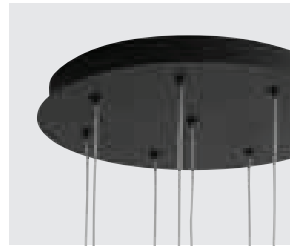

AXIOM Pendant
3-6051-xx

oxygen

FIXTURE TYPE _____

LOCATION _____

PROJECT _____

DATE _____

-40 AGB

-15 Black

LIGHT SOURCE	(8x) 3.6W LED Array, 3000K, CRI 90
LUMINAIRE POWER	32.7 W
RATED LIFE	50000 hr RL
OPTIONAL COLOR TEMPERATURES	3000/3500/4000K CCT LED
LUMEN OUTPUT	2416 Lm (LM-79)
INPUT VOLTAGE	120-277V
DRIVER OUTPUT	TBD
DIMMING	10-100%
CONSTRUCTION	Cold rolled steel , Glass
DIFFUSER	Clear Sculptured Ice Acrylic.
FINISHES	15 Black/ 40 Aged Brass.
MOUNTING	Unit Mounts to a 4" Octagonal J box
STANDARDS	UL Dry/Damp listed, Conforms to UL STD 1598, Certified CAN/CSA STD C22.2 NO. 250.0

DIMENSIONS

W: 13"
H: 6.25" Acrylic disc
OAH: Adjustable

Order example for standard fixture:
3-6051-XX (x-xxx: LED Sequence # / -xx: Finish)