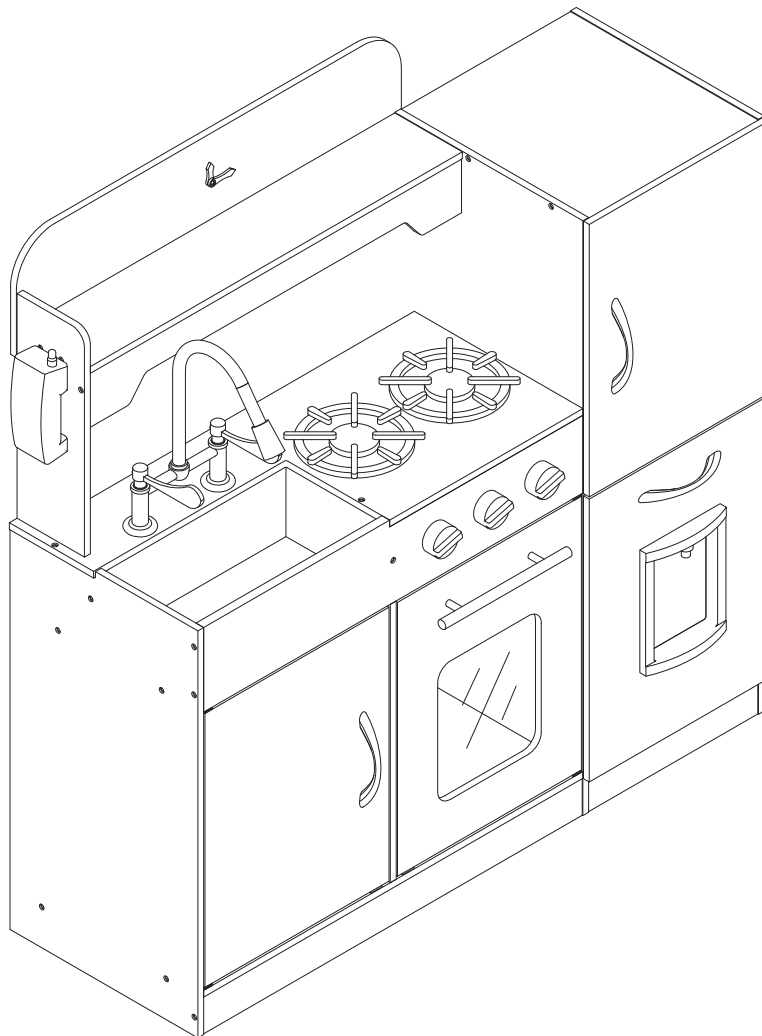

Versailles Bungalow Classic Play Kitchen - White

TD-13758A

WARNING

CHOKING HAZARD-small parts
Not for children under 3yrs
The product is to be assembled by an adult.

TIME SAVER!

3D Interactive Instruction

V-1