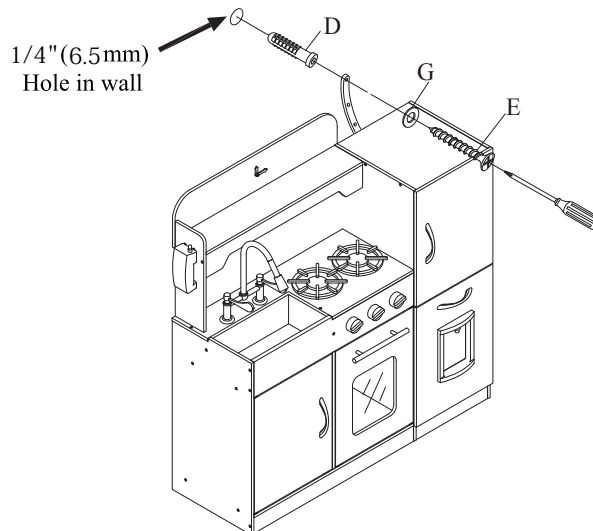

Step 2

Use 1/4" (6.5mm) drill bit to drill hole in wall

Do not drill an oversized hole or the wall anchor will not hold tightly into the wall.

Tap wall anchor into hole.

Secure product to wall with screw "E" through Plastic strap and into wall anchor.