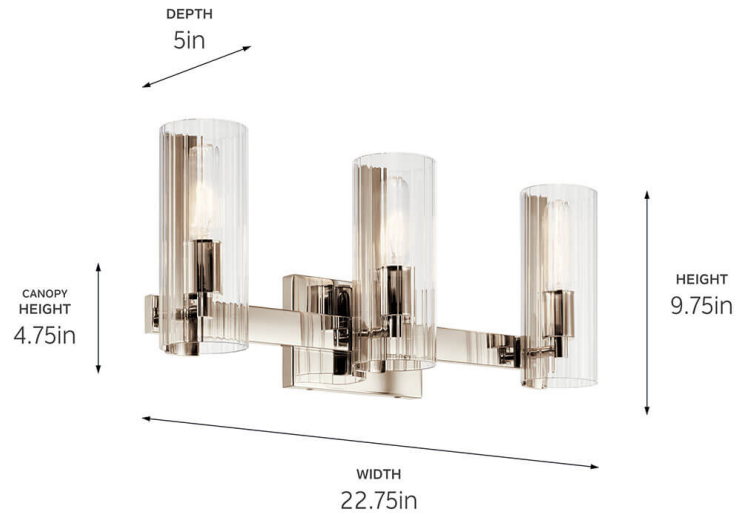

SPECIFICATIONS

Certifications/Qualifications

ADA Compliant	No
Prop65	No
Location Rating	Damp kichler.com/warranty

Dimensions

Height	9.75"
Width	22.75"
Height From Center Of Wall Opening (Spec Sheet)	7.5"
Depth	5"
Weight	4.6 LBS
Canopy Height	4.75"
Canopy Width	7"
Canopy Depth	1"

Electrical

Input Voltage	120 V

Light Source

Light Source	Bulb
Lamp Included	Not Included
# Of Bulbs/LED Modules	3
Max Or Nominal Watt	60 W
Lamp Type	A, T10
Socket Type	E26 (Medium)
Dimmable	Yes

Mounting/Installation

Interior/Exterior	Interior Product
Mounting Weight	3.1 LBS
Install Glass Up Or Down	Both
Lead Wire Length	6
Wire Connectors	Wire Nuts

FIXTURE ATTRIBUTES

Housing/Glass

Primary Material	Steel
Shade Included	No
Shade Dimensions	3.75 DIA

Product/Ordering Information

Sku	55168PN
Finish	Polished Nickel
UPC	783927044523

Finishes

- Black
- Brushed Nickel
- Champagne Bronze™
- Polished Nickel

ALSO IN THIS FAMILY