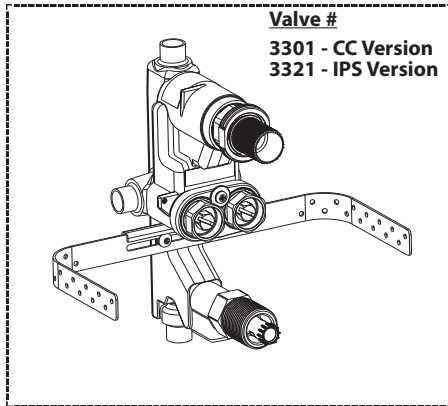

# Illustrated Parts

■ Order by Part Number

■ See Tub/Shower Trim/Valves Section for ordering valve parts.

MONTICELLO <sup>®</sup> INSPIRATIONS <sup>™</sup> ExactTemp <sup>™</sup> Valve Trim for Vertical Spa Set #245		
Shower Only	FINISH	MODEL
T3330	Chrome	<b>DISCONTINUED SKUS</b>
T3330P	Polished Brass	RT3310
T3330PM	Platinum	RT3330
T3330ST	Satine <sup>™</sup>	RT3310CG
		RT3330PM
		RT3310P
		RT3330ST
		RT3310PM
		RT3330BP
		RT3330CG
		RT3360
		RT3360BP
		RT3360CG
		RT3360PM
		RT3360ST