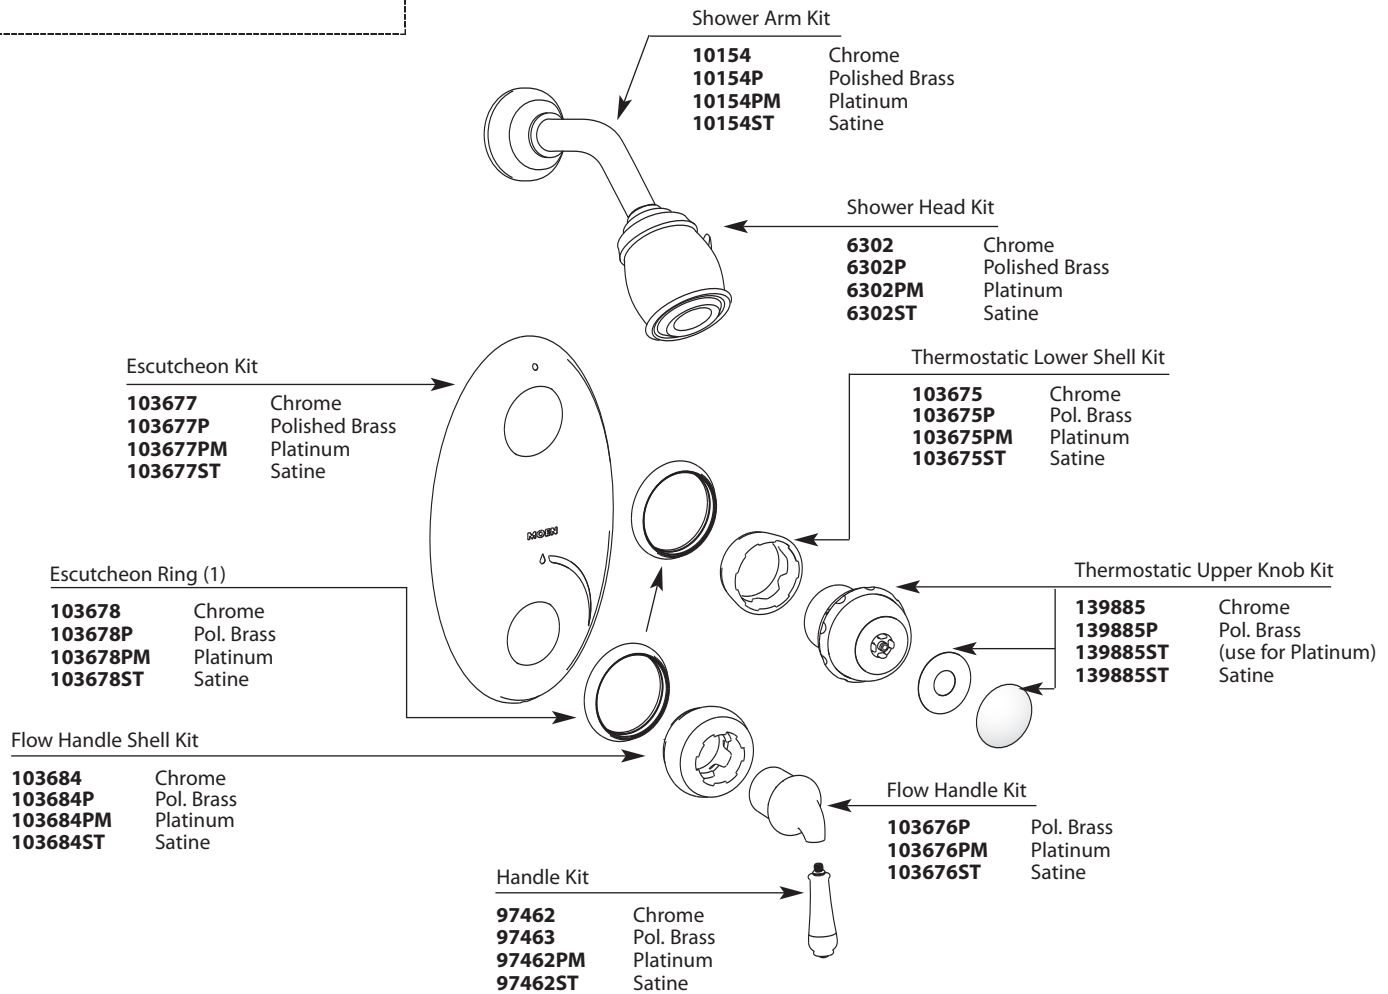

## CRITICAL DIMENSIONS

(DO NOT SCALE)

Buy it for looks. Buy it for life.®

# Illustrated Parts

■ Order by Part Number

■ See Tub/Shower Trim/Valves Section for ordering valve parts.

MONTICELLO <sup>®</sup> INSPIRATIONS <sup>™</sup> ExactTemp <sup>™</sup> Valve Trim for Vertical Spa Set #245		
Shower Only	FINISH	MODEL
T3330	Chrome	<b>DISCONTINUED SKUS</b>
T3330P	Polished Brass	RT3310
T3330PM	Platinum	RT3330
T3330ST	Satine <sup>™</sup>	RT3310CG
		RT3330PM
		RT3310P
		RT3330ST
		RT3310PM
		RT3330BP
		RT3330CG
		RT3360
		RT3360BP
		RT3360CG
		RT3360PM
		RT3360ST