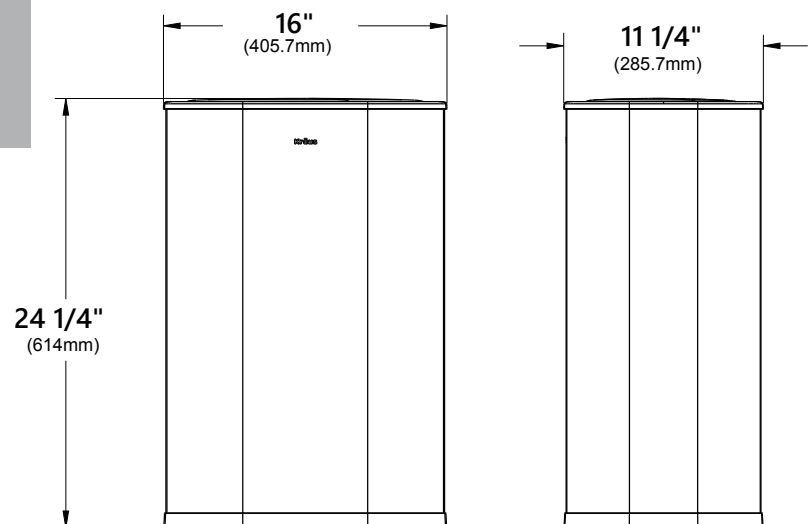

KTCS-14

55L Single Bin Sensor Trash Can

Waste Bin Dimensions

Overall Dimensions: 16" x 11 1/4" x 24 1/4"

Features

- Motion Detection - Just wave your hand above the infrared sensor field, and the lid will open automatically and effortlessly without extra noises.
- Closes automatically, softly and silently after 5 seconds with LED indication.
- Powered by 4 AA batteries (not included) .
- Lid can manually be opened & closed by pressing the "OPEN" button on the lid and use the "CLOSE" button to close it.
- Internal Bag Securing System - The inner hoop holds the trash bag firmly in place. Fits most standard tall kitchen garbage bags. Lift the lid to quickly change waste bags.
- Large Capacity Design - 14.5 gallon (55 liter) large capacity for daily use.
- Stay-Open Lid - Allows the lid to remain open for tasks that require extended use.

Available Colors

- Spot-Free Stainless Steel
- Matte Black

Warranty

Kraus Limited 1 Year Warranty

see website for details www.kraususa.com