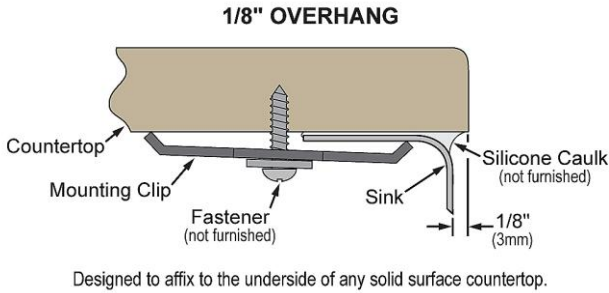

PRODUCT SPECIFICATIONS

Crosstown® 18 Gauge Stainless Steel 31-1/2" x 18-1/2" x 5-1/2"
Double Bowl Undermount Sink. Sink is manufactured from 18 gauge
304 Stainless Steel with a Polished Satin finish, Rear Center drain
placement, and Full spray sides and bottom with Sides and Bottom
pads.

Installation Type:	Undermount
Material:	304 Stainless Steel
Finish:	Polished Satin
Gauge:	18
Sound Deadening:	Full spray sides and bottom with Sides and Bottom pads
Number of Bowls:	2
Sink Dimensions:	31-1/2" x 18-1/2" x 5-1/2"
Bowl 1 Dimensions:	14-1/2" x 17" x 5-1/2"
Bowl 2 Dimensions:	14-1/2" x 17" x 5-1/2"
Drain Size:	3-1/2" (89mm)
Drain Location:	Rear Center
Minimum Cabinet Size:	36"
Mounting Hardware:	Part # 54300008 included
Template Included:	Yes
Cutout Template #:	1000001381

Template is available for download at elkay.com. CAD software will be required to open the template.

Installation Profile: