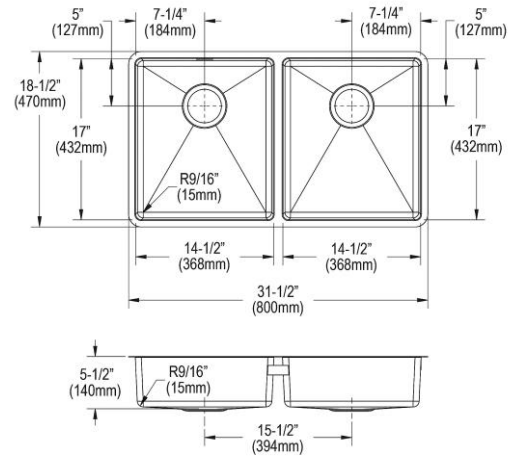

A Century of Tradition and Quality.

For more than 100 years, Elkay has been making innovative products and providing exceptional customer care. We take pride in offering plumbing products that make life easier, inspire change and leave the world a better place.

Product Compliance: ASME A112.19.3/CSA B45.4

Sinks are listed by IAPMO® as meeting the applicable requirements of the Uniform Plumbing Code®, International Plumbing Code®, and National Plumbing Code of Canada.

Complies with ADA & ICC A117.1 accessibility requirements when installed according to the requirements outlined in these standards.

[Clean and Care Manual (PDF)](#)

[Installation Instructions (PDF) - 1000005239](#)

[Warranty (PDF)](#)