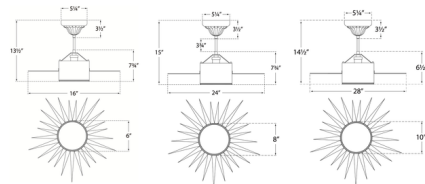

By Visual Comfort Signature

Description

The Soleil Semi Flush Ceiling Light shines bright with its striking sunburst design paired with a decorative canopy. Light is diffused through frosted glass, providing soft ambient illumination for your entryway, living room, or bedroom. Note: Custom overall heights are available. For quotes, please contact our sales team.

Shown in polished nickel / frosted

Specifications

COLOR	Frosted
BODY FINISH	Polished Nickel
WATTAGE	60W
DIMMER	Standard 120V
DIMENSIONS	16"W x 13.5"H
BULB NOT INCLUDED	1 x A19/Medium (E26)/60W/120V Incandescent
OTHER BULB OPTIONS	1 x A19/Medium (E26)/120V LED