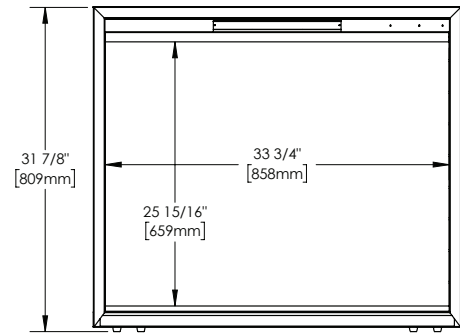

Continental CEFB36H-BS Fireplace

This self-trimming electric fireplace is a builder special and a tradesman's dream. With the highest heat output and best looking flame in its category, the dual voltage options allow a plug and play or hardwire installation with 120/240V. Perfect for a special project or all your projects, you will not be disappointed by the price point or the quality!

Competitive Advantages

- Self trimming for easy installation
- Up to 10,000 BTU'S & 3,000 WATTS
- Simply plugs into a 120V wall outlet or can be hardwired to 120V or 240V

Features and Benefits

- Viewing Area: 31 7/8" h x 36 1/8" w
- Vivid flame effect with brightness adjustment
- Top light LED's in 7 color settings
- Decorative brick side panels
- All season usage: flames operate with or without heat
- Disable heat function as child safety feature
- Multi-function remote standard
- Thermostatic control

FRONT VIEW