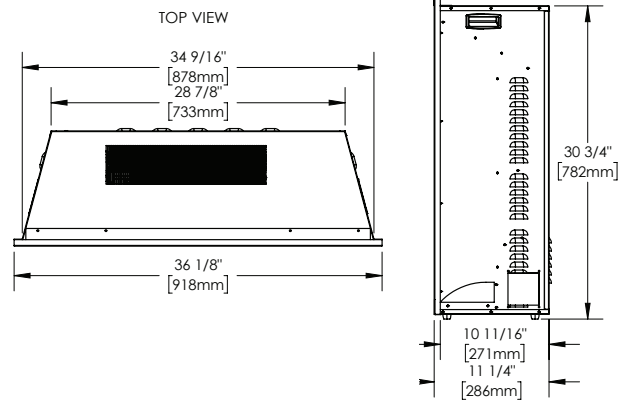

RIGHT SIDE VIEW