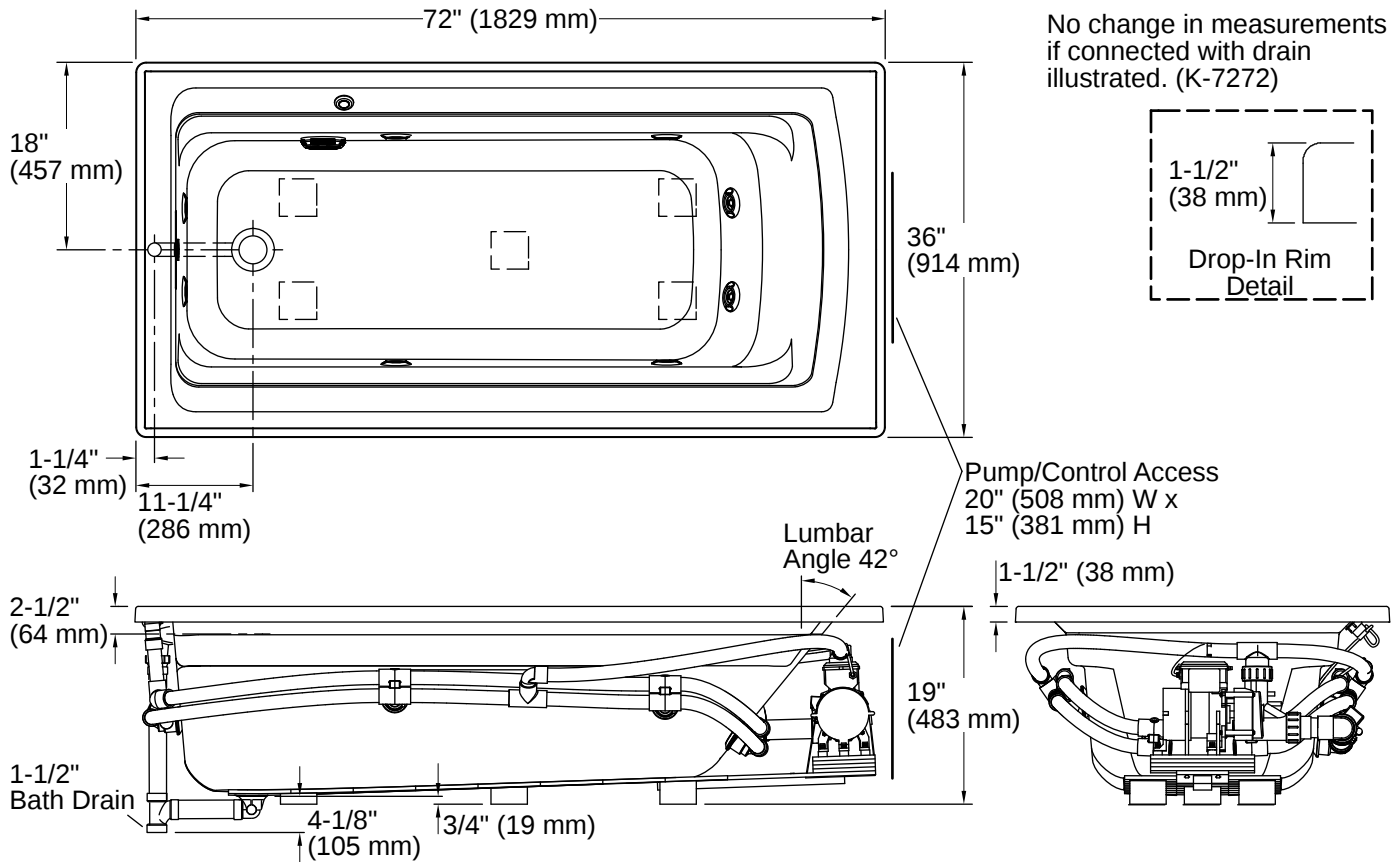

Installation

- Reversible drain
- Drop-in
- Requires Clearflo slotted overflow bath drain (sold separately)

Installation Notes

Install this product according to the installation instructions.

Measure your actual product for rough-in details.

The hot water supply should be 70% of the capacity of the bath or greater. Installations will vary.

This product is designed for drop-in installation only. It is not suited for use in a three-wall alcove with an overhead shower.

ADA compliant when installed to the specific requirements of these regulations.