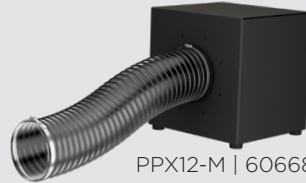

PPX12-M | 60668