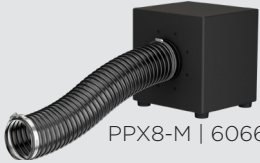

James

BY SONANCE

POWERPIPE X SERIES CONFIGURATION GUIDE

James by Sonance PowerPipe X Series Configuration Guide assists in identifying the installation surface and desired finish to select the required components to complete a project.

SELECT A SUBWOOFER (ONE REQUIRED)

PPX8-M | 60665