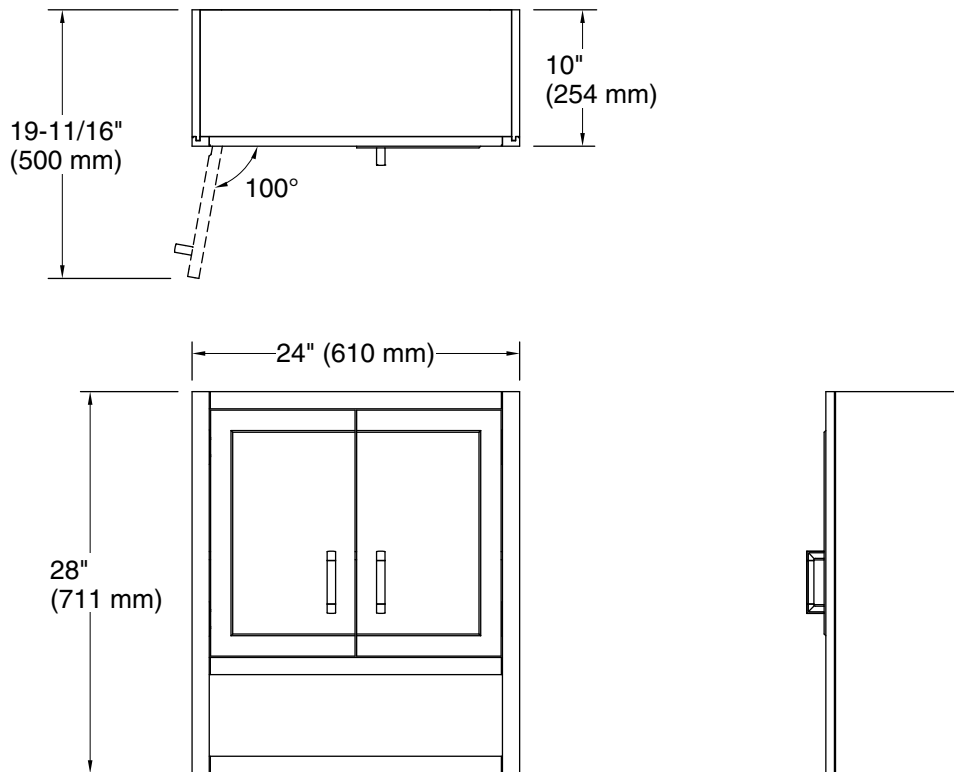

Technical Information

All product dimensions are nominal.

Notes

Install this product according to the installation instructions.