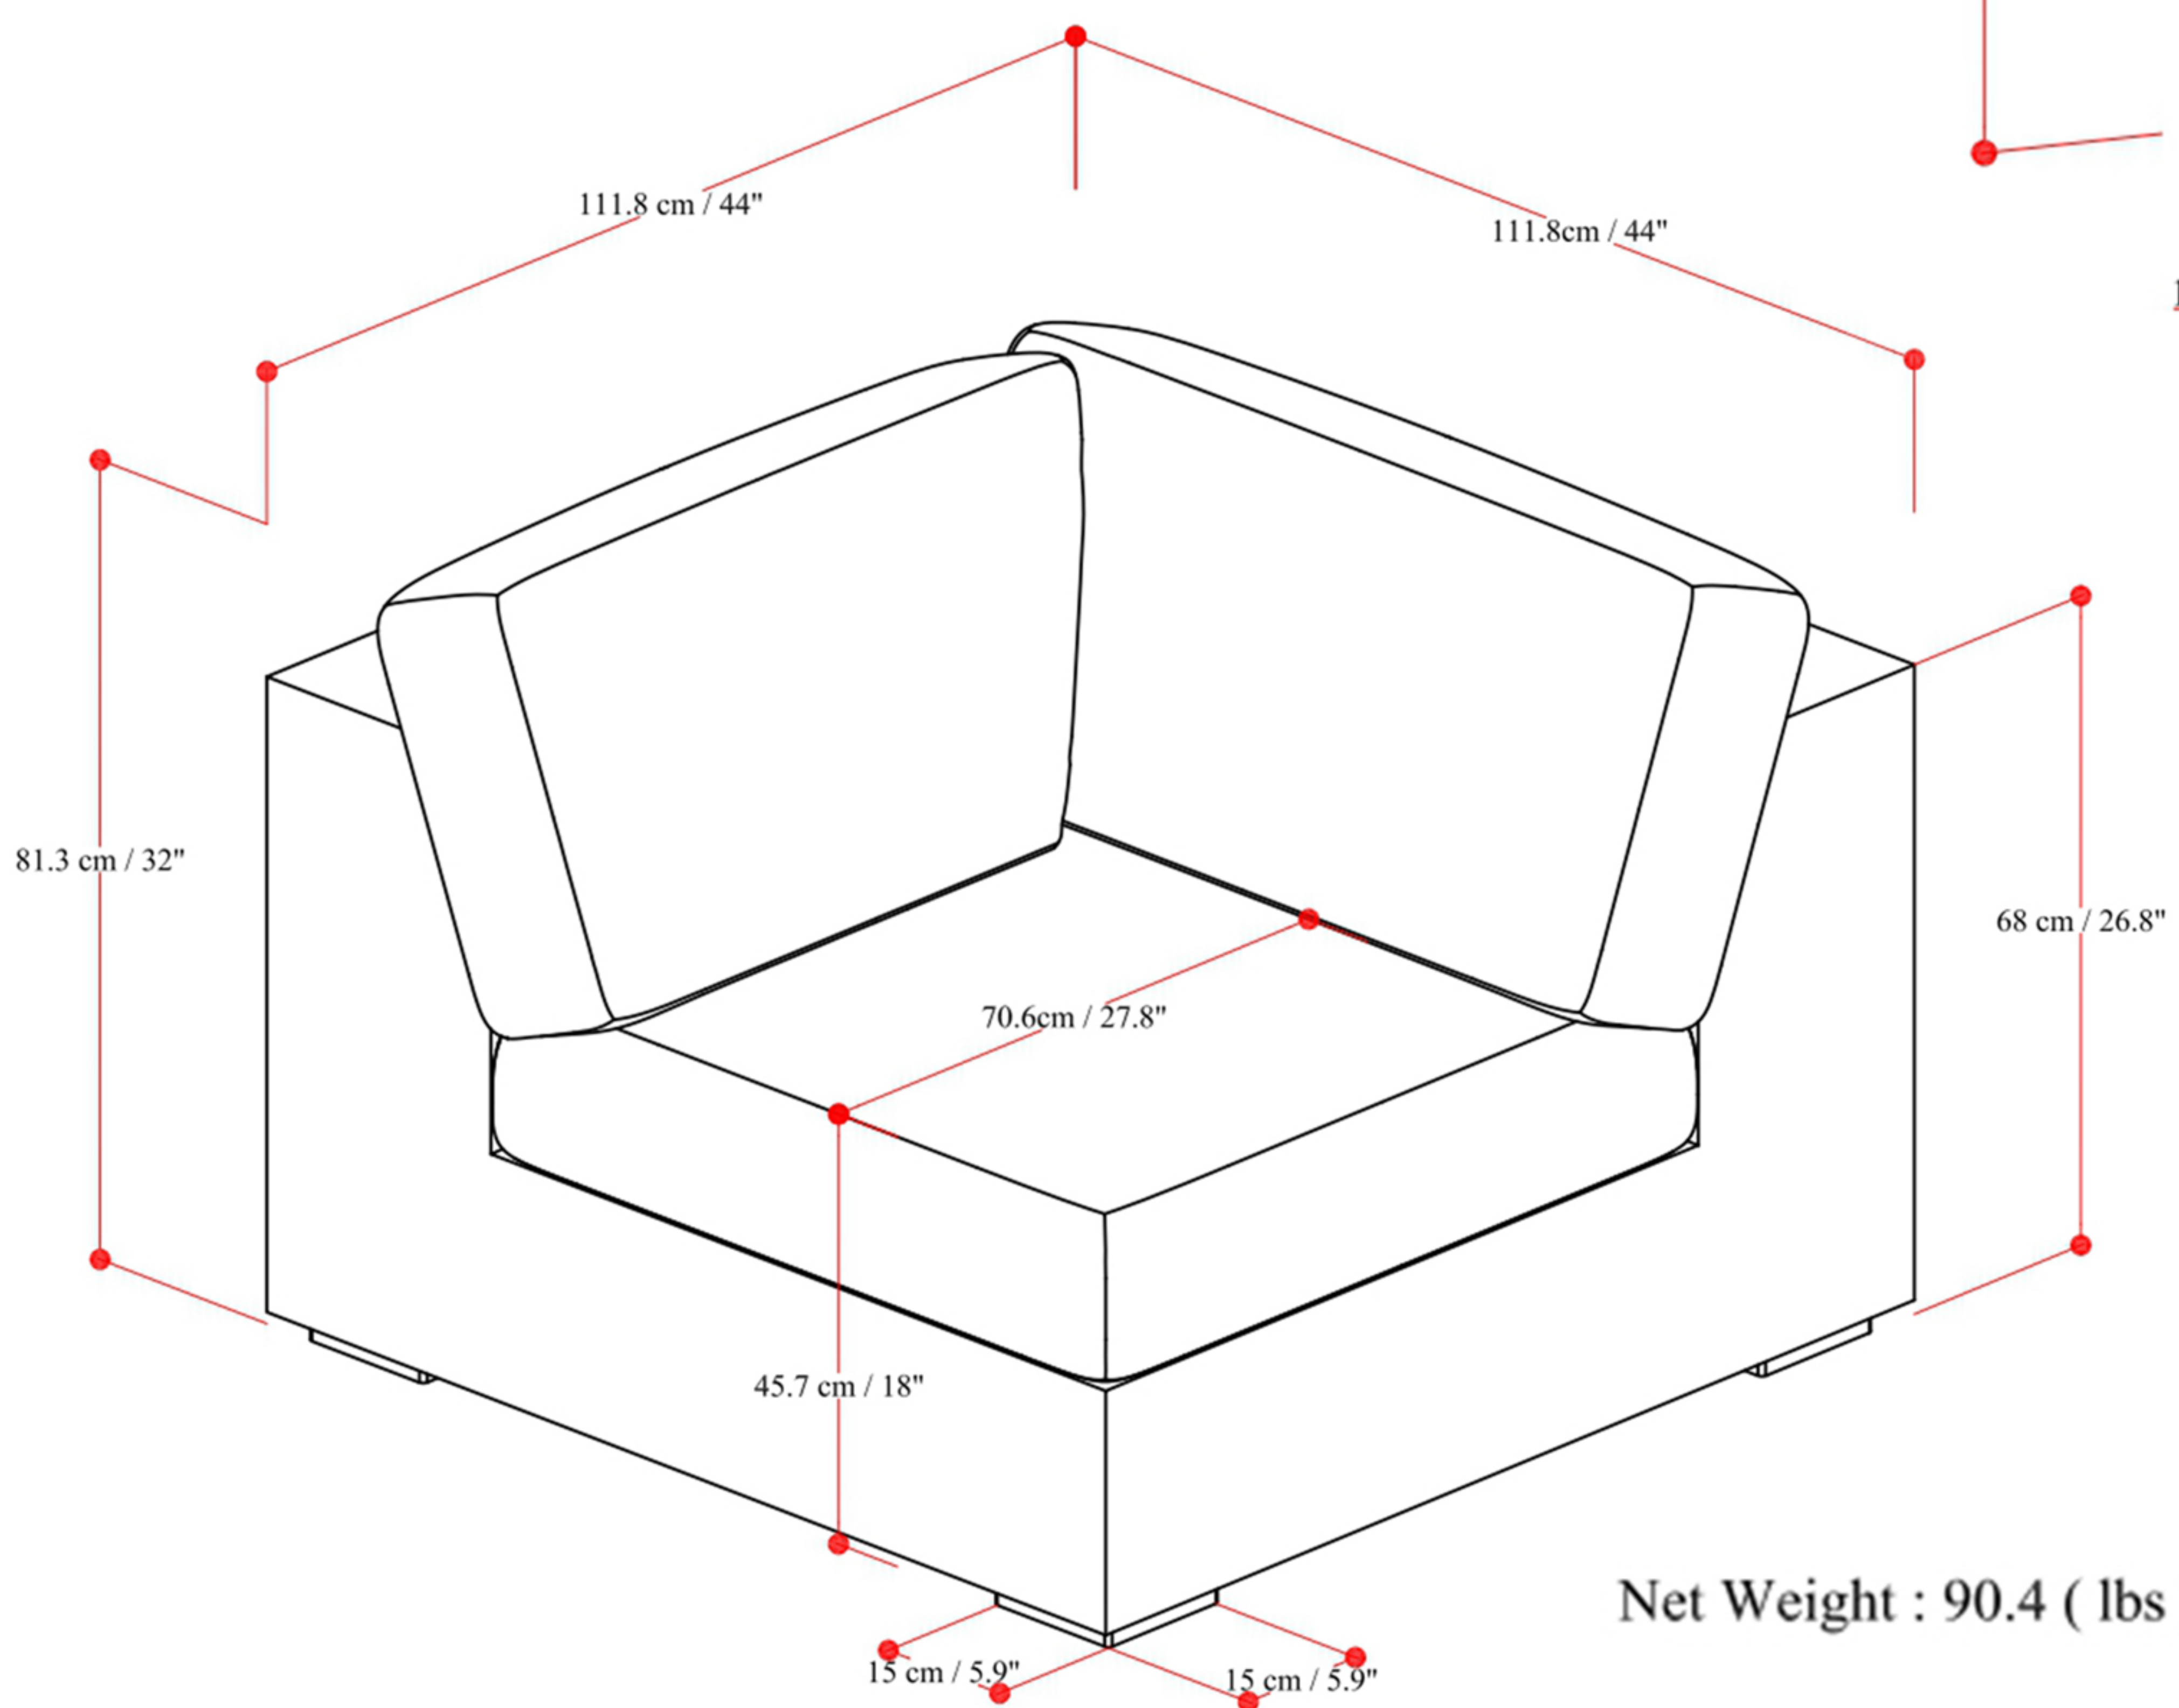

Net Weight : 62.8 (lbs)

Net Weight : 50.7 (lbs)

Net Weight : 90.4 (lbs)