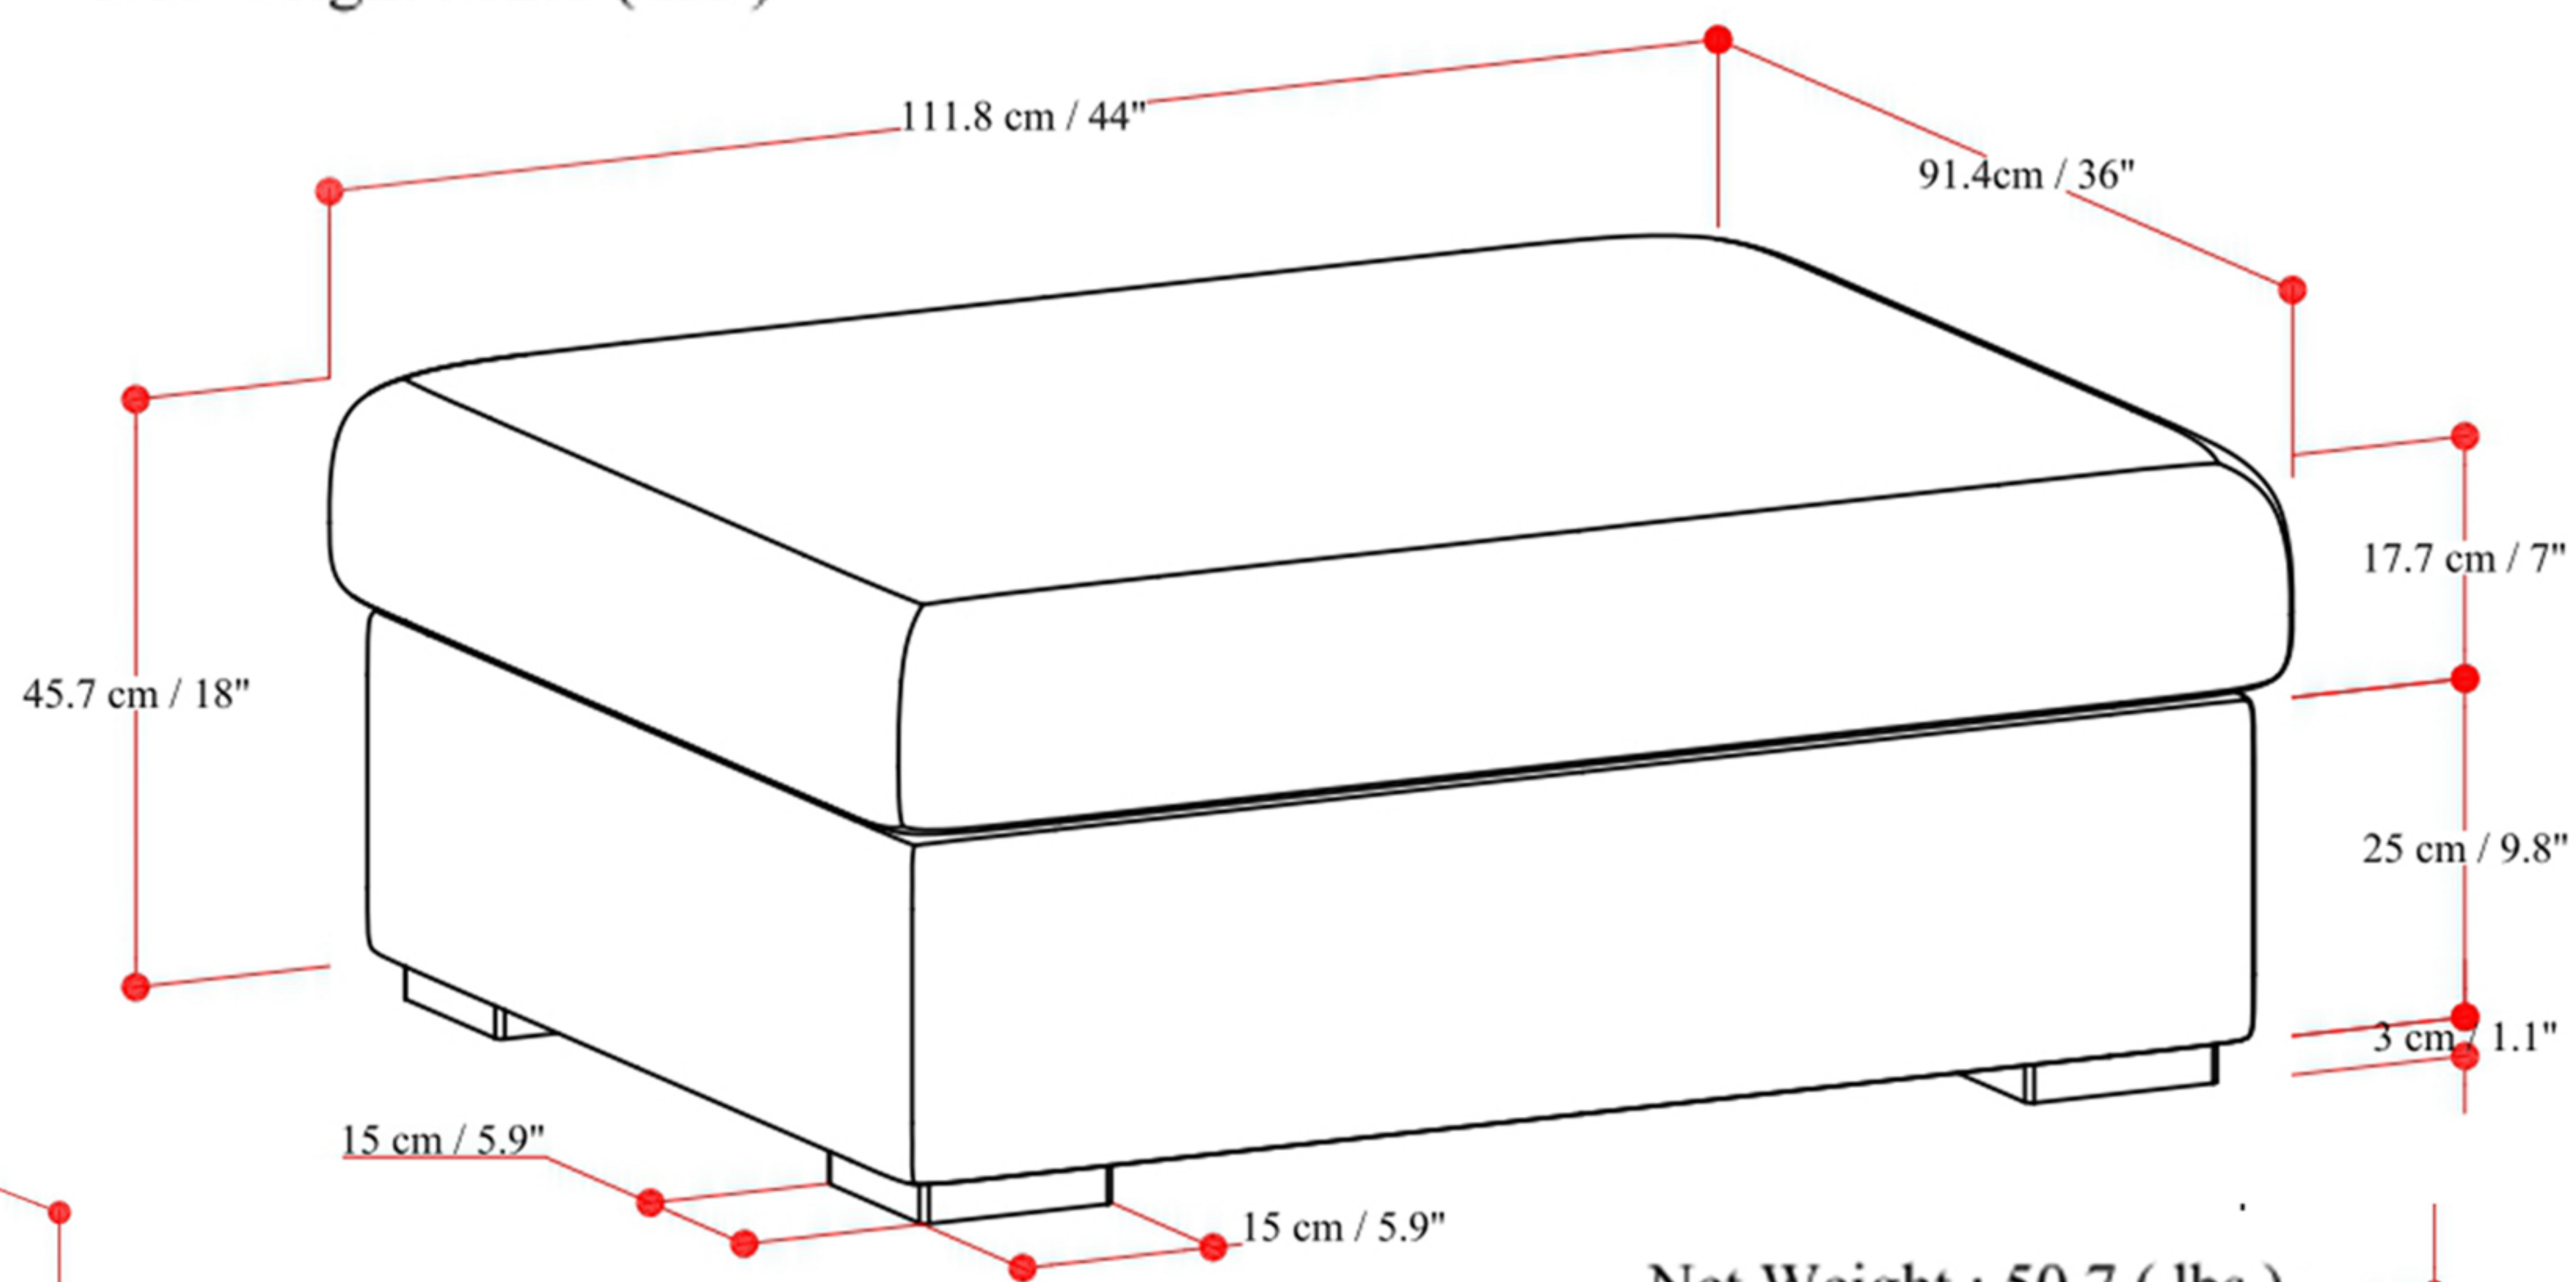

Net Weight : 62.8 (lbs)

Net Weight : 50.7 (lbs)

Net Weight : 90.4 (lbs)