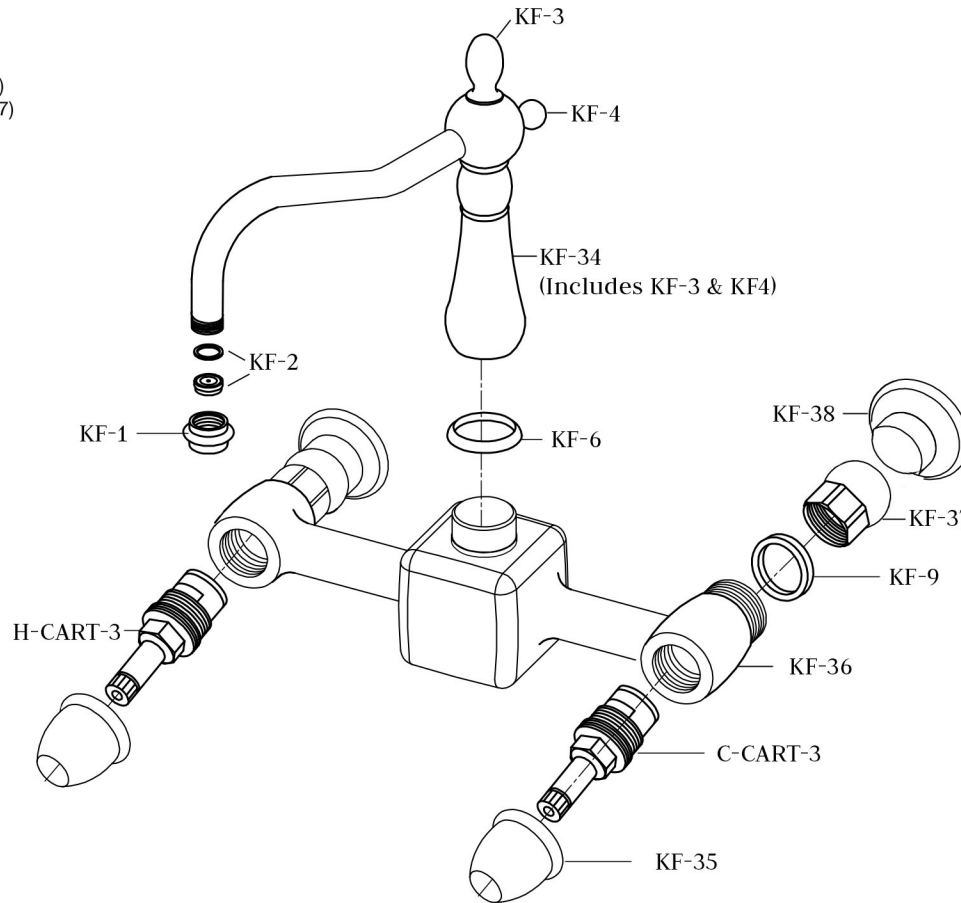

MAIDSTONE

www.MaidstoneSupply.com

Bridge Style Kitchen Faucet

Part No: 144-W2

Unpack and check all the parts,
and read the instructions.

PART NO.	DESCRIPTION	QTY
C-CART-3	COLD STEM	1
H-CART-3	HOT STEM	1
KF-1	AERATOR COLLAR	1
KF-2	AERATOR & WASHER	1
KF-3	TOP FINIAL	1
KF-4	REAR FINIAL	1
KF-6	SPOUT TRIM RIM	1
KF-9	RUBBER WASHER	2
KF-34	SPOUT	1
KF-35	BELL NUT	2
KF-36	BODY	1
KF-37	WALL MOUNTS	2
KF-38	WALL ESCUTCHEON	2