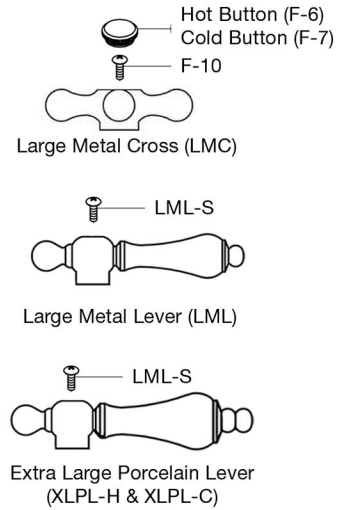

MAIDSTONE

www.MaidstoneSupply.com

Bridge Style Kitchen Faucet

Part No: 144-W2

Unpack and check all the parts,
and read the instructions.

PART NO.	DESCRIPTION	QTY
C-CART-3	COLD STEM	1
H-CART-3	HOT STEM	1
KF-1	AERATOR COLLAR	1
KF-2	AERATOR & WASHER	1
KF-3	TOP FINIAL	1
KF-4	REAR FINIAL	1
KF-6	SPOUT TRIM RIM	1
KF-9	RUBBER WASHER	2
KF-34	SPOUT	1
KF-35	BELL NUT	2
KF-36	BODY	1
KF-37	WALL MOUNTS	2
KF-38	WALL ESCUTCHEON	2